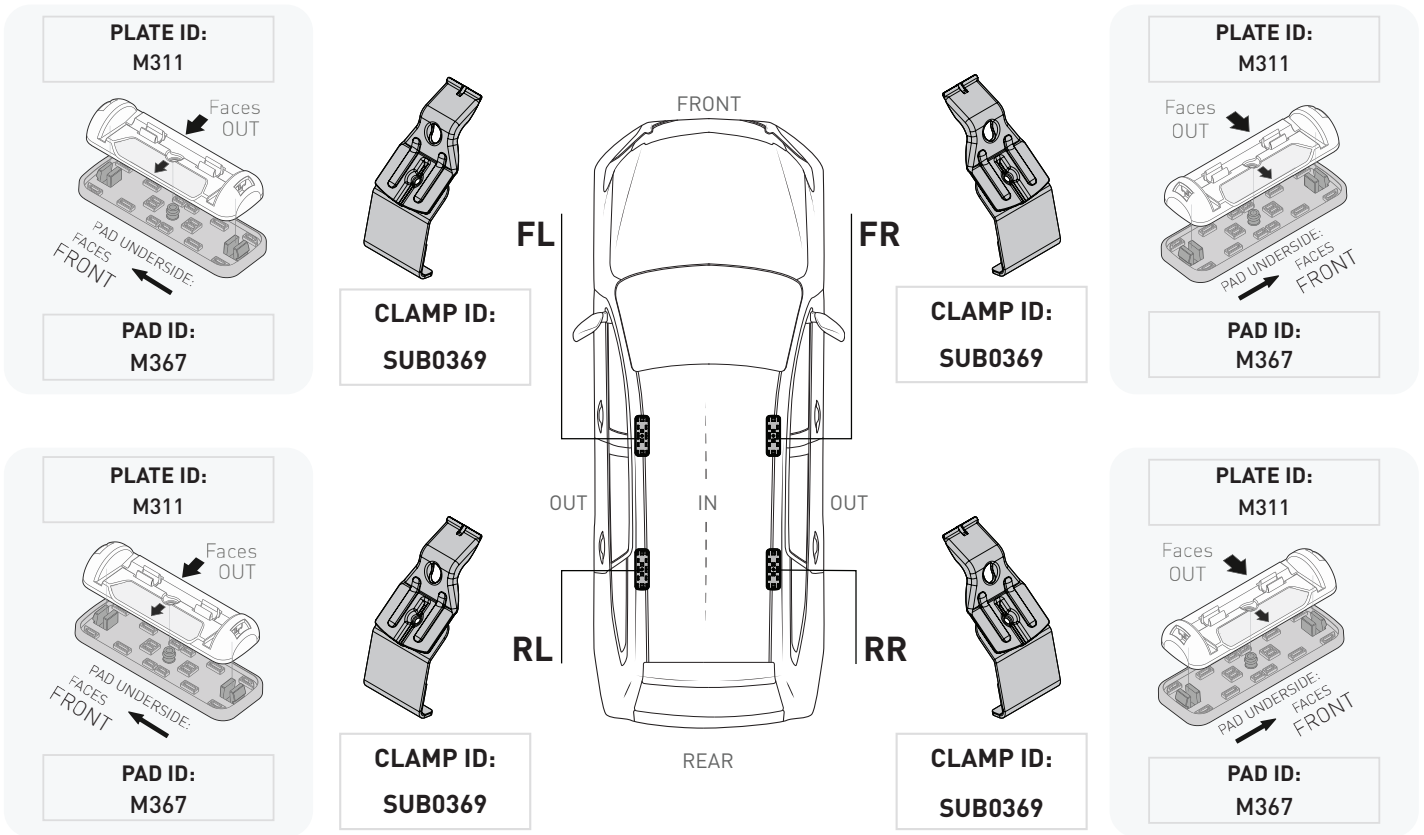

VEHICLE	KIT	CROSSBAR
MG 3 5dr Hatch	DK484	SZ118
RUNNING DATES	05/17 - 23	
VEHICLE NOTES		

VISIT THE ONLINE CALCULATOR FOR CURRENT SYSTEM LOAD LIMIT DATA

DYNAMIC ROAD LOAD LIMIT (NOTE: DIFFERENT ON AND OFF ROAD CARGO LIMIT)
***USE THE VEHICLE MANUFACTURER'S MAXIMUM ROOF ALLOWANCE IF IT IS LOWER THAN THE FIGURE LISTED**

LOAD LIMIT	SYSTEM WEIGHT	ON ROAD CARGO LIMIT	OFF ROAD CARGO LIMIT (ON ROAD CARGO LIMIT / 2)
UP TO 75 kg * 165 lb	5 kg 11lb	UP TO 70 kg 154 lb	UP TO 35 kg 77 lb

OR

PAD AND CLAMP DETAILS

MEASUREMENT STRIPS