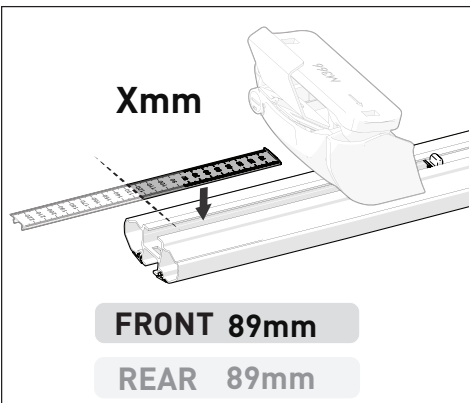

VEHICLE	KIT	CROSSBAR
MG 3 5dr Hatch	DK484	SZ118
RUNNING DATES	05/17 - 23	
VEHICLE NOTES		

VISIT THE ONLINE CALCULATOR FOR CURRENT SYSTEM LOAD LIMIT DATA

DYNAMIC ROAD LOAD LIMIT (NOTE: DIFFERENT ON AND OFF ROAD CARGO LIMIT)
***USE THE VEHICLE MANUFACTURER'S MAXIMUM ROOF ALLOWANCE IF IT IS LOWER THAN THE FIGURE LISTED**

LOAD LIMIT	SYSTEM WEIGHT	ON ROAD CARGO LIMIT	OFF ROAD CARGO LIMIT (ON ROAD CARGO LIMIT / 2)
UP TO 75 kg * 165 lb	5 kg 11lb	UP TO 70 kg 154 lb	UP TO 35 kg 77 lb

OR

PAD AND CLAMP DETAILS

MEASUREMENT STRIPS