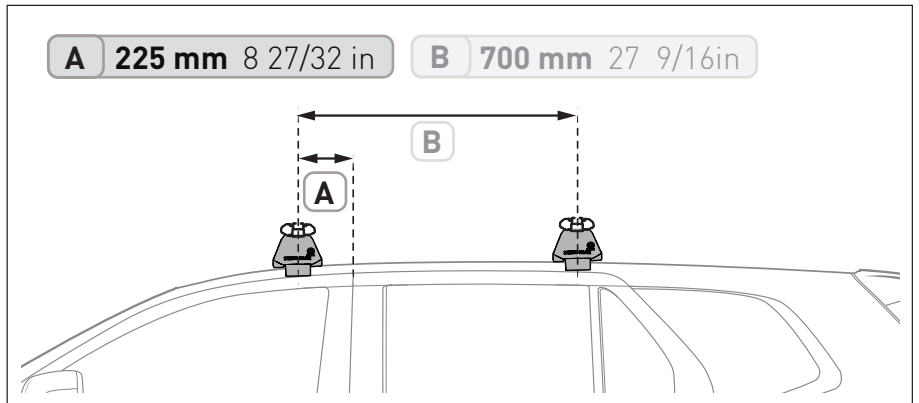

VEHICLE POSITIONING

NOTES FOR DEALERS / FITTERS

It is your responsibility to ensure these fitting instructions are given to the end user or client.