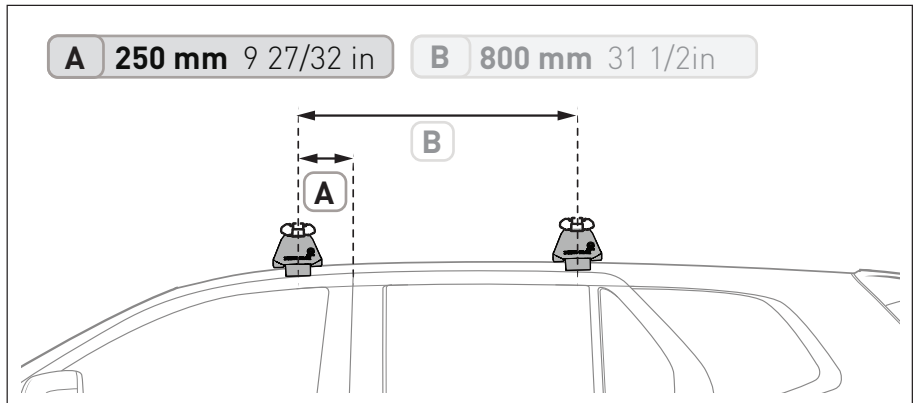

PLATE ID: M311

PAD ID: M506

CLAMP ID: SUB0368

MEASUREMENT STRIPS

VEHICLE POSITIONING

NOTES FOR DEALERS / FITTERS

It is your responsibility to ensure these fitting instructions are given to the end user or client.