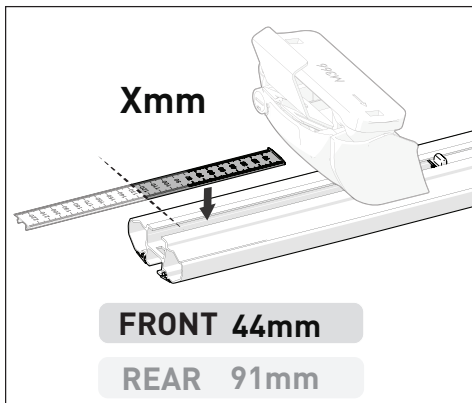

PAD ID: M436

CLAMP ID: SUB0661

PLATE ID: M311

PAD ID: M435

CLAMP ID: SUB0661

PLATE ID: M311

PAD ID: M505

CLAMP ID: SUB0368

PLATE ID: M311

PAD ID: M506

CLAMP ID: SUB0368

MEASUREMENT STRIPS

VEHICLE POSITIONING

NOTES FOR DEALERS / FITTERS

It is your responsibility to ensure these fitting instructions are given to the end user or client.