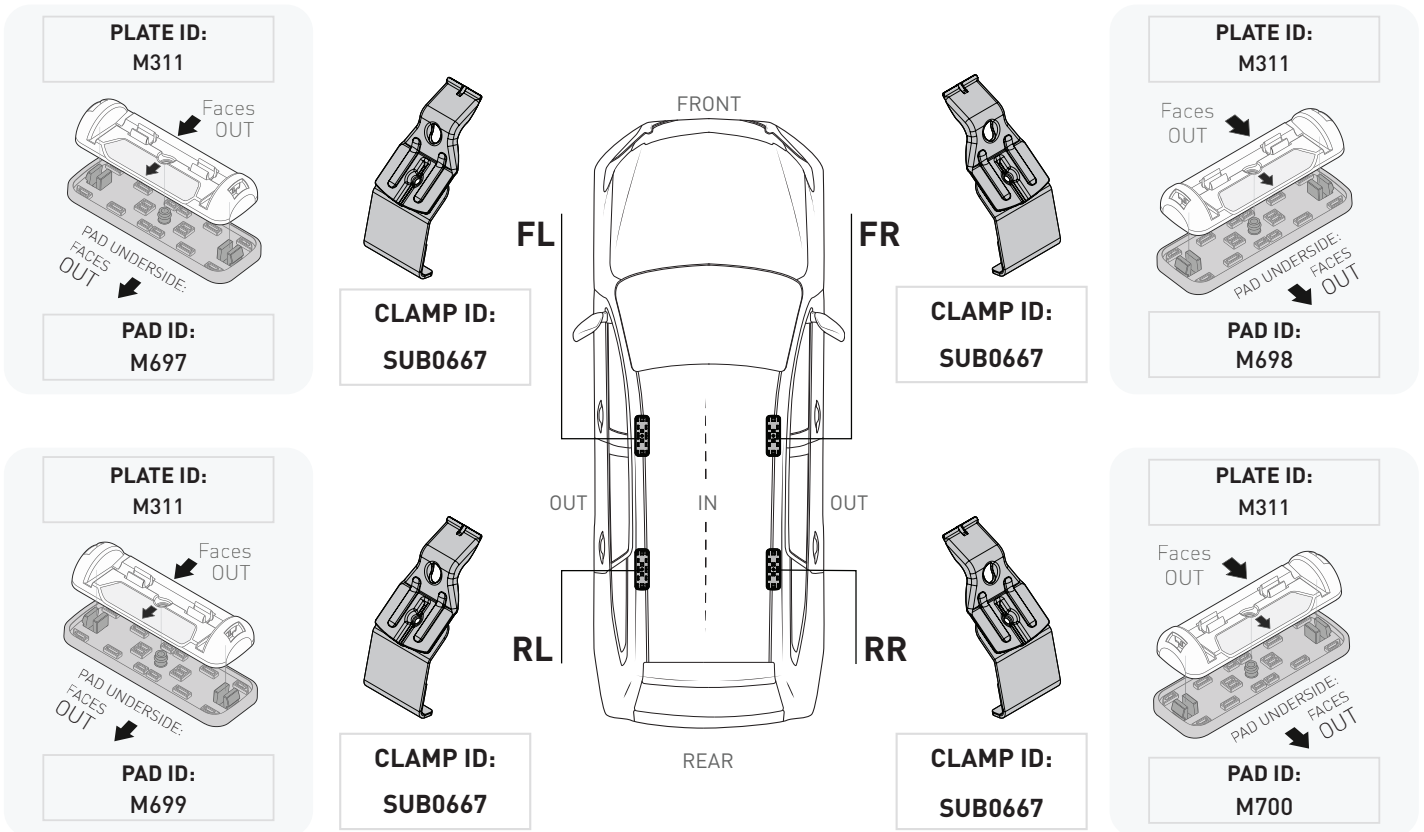

VEHICLE	KIT	CROSSBAR
Toyota HiluxExtra Cab pickup	DK447	SZ126
RUNNING DATES	10/15-	
VEHICLE NOTES		

VISIT THE ONLINE CALCULATOR FOR CURRENT SYSTEM LOAD LIMIT DATA

DYNAMIC ROAD LOAD LIMIT (NOTE: DIFFERENT ON AND OFF ROAD CARGO LIMIT)
***USE THE VEHICLE MANUFACTURER'S MAXIMUM ROOF ALLOWANCE IF IT IS LOWER THAN THE FIGURE LISTED**

UP TO 75 kg * 165 lb	5 kg 11lb	UP TO 70 kg 154 lb	UP TO 35 kg 77 lb

OR
OFF ROAD CARGO LIMIT (ON ROAD CARGO LIMIT / 2)

PAD AND CLAMP DETAILS

MEASUREMENT STRIPS

VEHICLE POSITIONING

NOTES FOR DEALERS / FITTERS