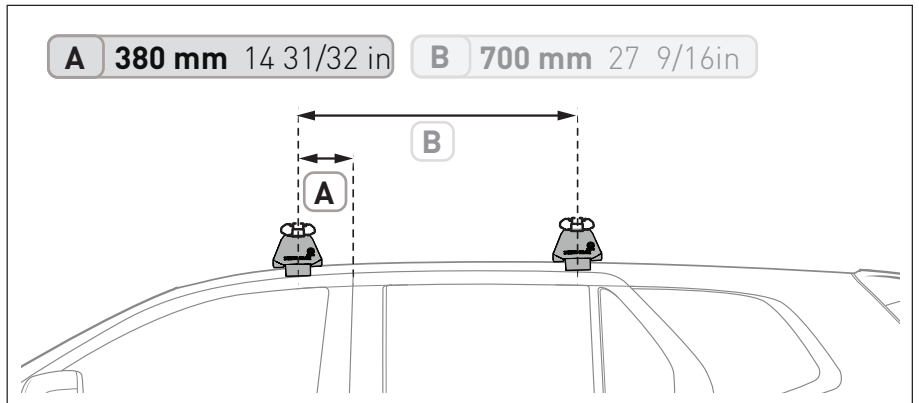

UP TO 75 kg * 165 lb	5 kg 11lb	UP TO 70 kg 154 lb	UP TO 35 kg 77 lb

OR
OFF ROAD CARGO LIMIT (ON ROAD CARGO LIMIT / 2)

PAD AND CLAMP DETAILS

MEASUREMENT STRIPS

VEHICLE POSITIONING

NOTES FOR DEALERS / FITTERS