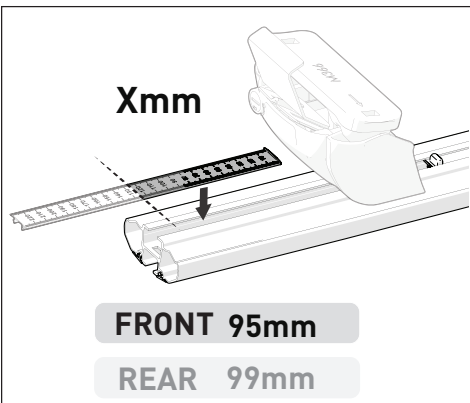

VEHICLE	KIT	CROSSBAR
Toyota HiluxExtra Cab pickup	DK447	SZ126
RUNNING DATES	10/15-	
VEHICLE NOTES		

VISIT THE ONLINE CALCULATOR FOR CURRENT SYSTEM LOAD LIMIT DATA

DYNAMIC ROAD LOAD LIMIT (NOTE: DIFFERENT ON AND OFF ROAD CARGO LIMIT)
***USE THE VEHICLE MANUFACTURER'S MAXIMUM ROOF ALLOWANCE IF IT IS LOWER THAN THE FIGURE LISTED**

UP TO 75 kg * 165 lb	5 kg 11lb	UP TO 70 kg 154 lb	UP TO 35 kg 77 lb

OR
OFF ROAD CARGO LIMIT (ON ROAD CARGO LIMIT / 2)

PAD AND CLAMP DETAILS

MEASUREMENT STRIPS

VEHICLE POSITIONING

NOTES FOR DEALERS / FITTERS