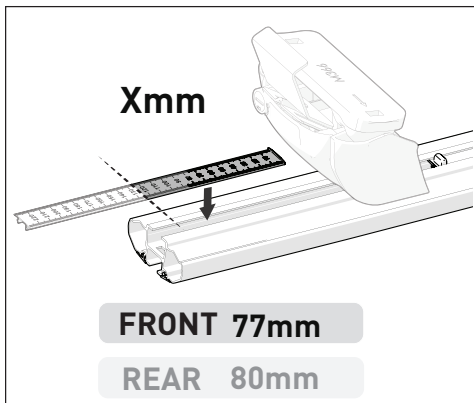

CLAMP ID:
SUB0149

PLATE ID:
M311

PAD ID:
M700

PLATE ID:
M311

PAD ID:
M699

CLAMP ID:
SUB0149

PLATE ID:
M311

PAD ID:
M700

MEASUREMENT STRIPS

VEHICLE POSITIONING

NOTES FOR DEALERS / FITTERS

It is your responsibility to ensure these fitting instructions are given to the end user or client.