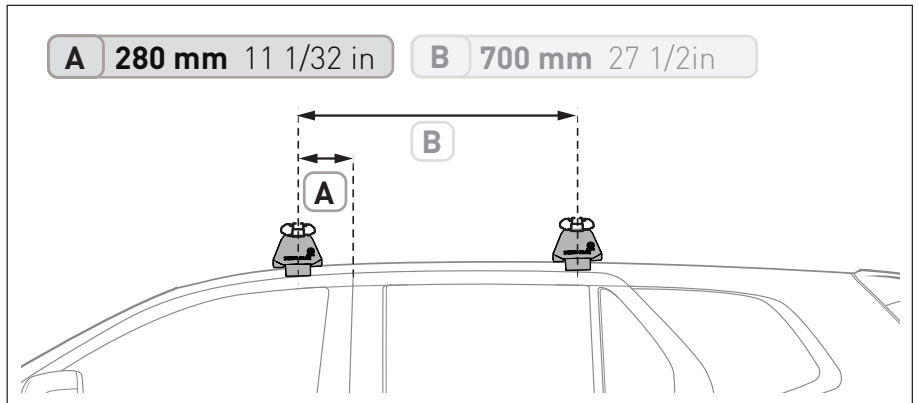

VEHICLE POSITIONING

NOTES FOR DEALERS / FITTERS

It is your responsibility to ensure these fitting instructions are given to the end user or client.