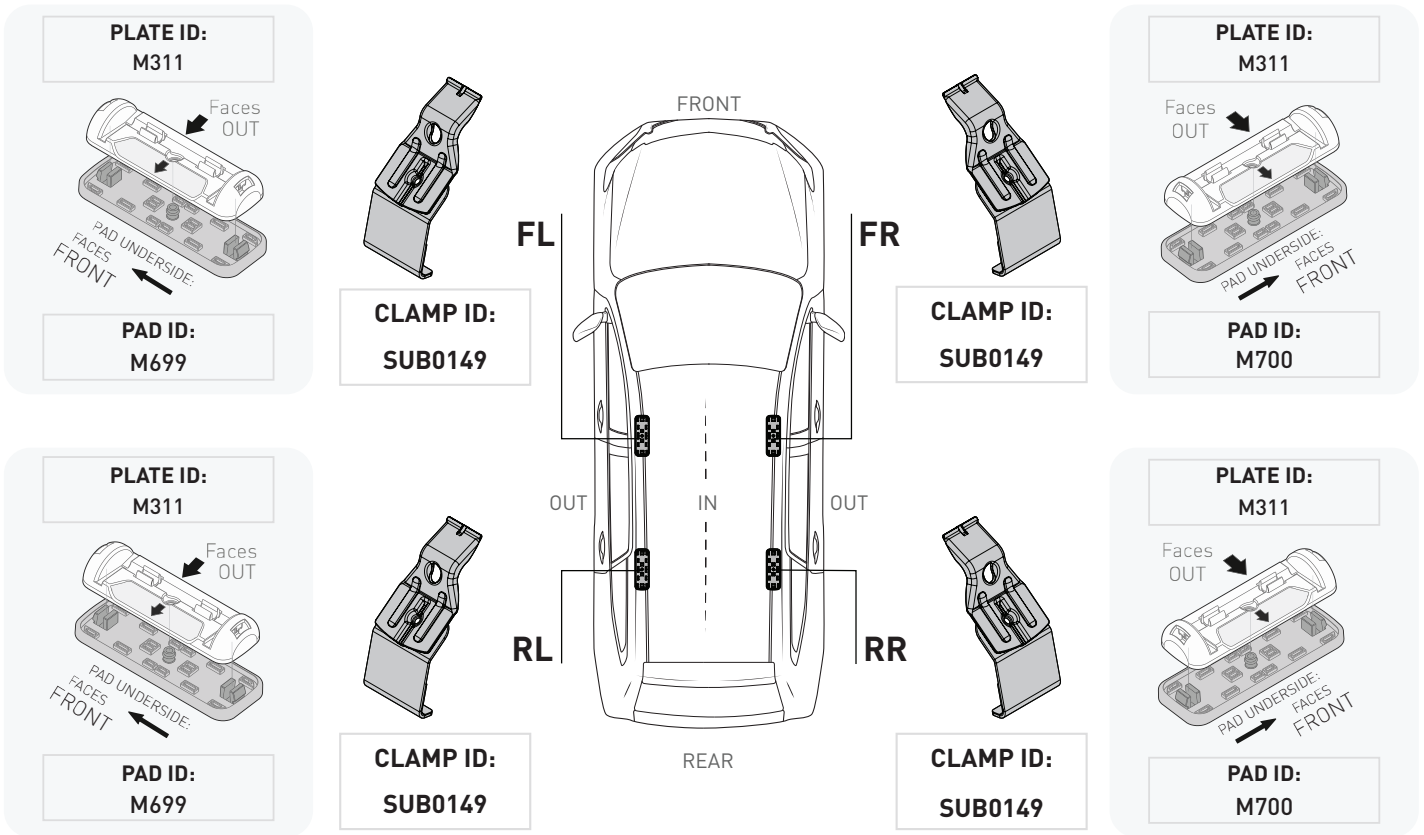

VEHICLE	KIT	CROSSBAR
Chevrolet Silverado Gen4 GMC Sierra HD Double Cab Gen5	DK427	SZ150
<b>RUNNING DATES</b>	2020 - on	
<b>VEHICLE NOTES</b>		

VISIT THE ONLINE CALCULATOR FOR CURRENT SYSTEM LOAD LIMIT DATA

**DYNAMIC ROAD LOAD LIMIT** (NOTE: DIFFERENT ON AND OFF ROAD CARGO LIMIT)  
**\*USE THE VEHICLE MANUFACTURER'S MAXIMUM ROOF ALLOWANCE IF IT IS LOWER THAN THE FIGURE LISTED**

			<b>OR</b>	
UP TO <b>75 kg *</b> <b>165 lb</b>	<b>5 kg</b> <b>11lb</b>	<b>=</b>		UP TO <b>70 kg</b> <b>154 lb</b>
				UP TO <b>47 kg</b> <b>103 lb</b>

### PAD AND CLAMP DETAILS

### MEASUREMENT STRIPS