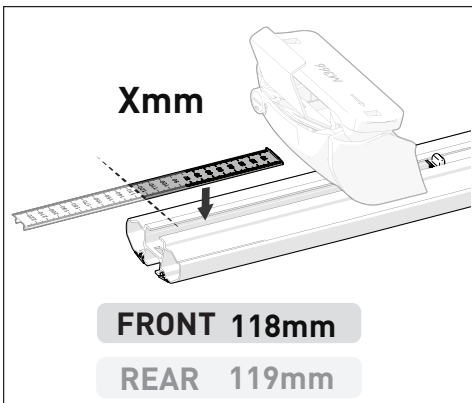

VEHICLE	KIT	CROSSBAR
Chevrolet Silverado Gen4 GMC Sierra HD Double Cab Gen5	DK427	SZ150
<b>RUNNING DATES</b>	2020 - on	
<b>VEHICLE NOTES</b>		

VISIT THE ONLINE CALCULATOR FOR CURRENT SYSTEM LOAD LIMIT DATA

**DYNAMIC ROAD LOAD LIMIT** (NOTE: DIFFERENT ON AND OFF ROAD CARGO LIMIT)  
**\*USE THE VEHICLE MANUFACTURER'S MAXIMUM ROOF ALLOWANCE IF IT IS LOWER THAN THE FIGURE LISTED**

			<b>OR</b>	
UP TO <b>75 kg *</b> <b>165 lb</b>	<b>5 kg</b> <b>11lb</b>	<b>=</b>		UP TO <b>70 kg</b> <b>154 lb</b>
				UP TO <b>47 kg</b> <b>103 lb</b>

### PAD AND CLAMP DETAILS

### MEASUREMENT STRIPS