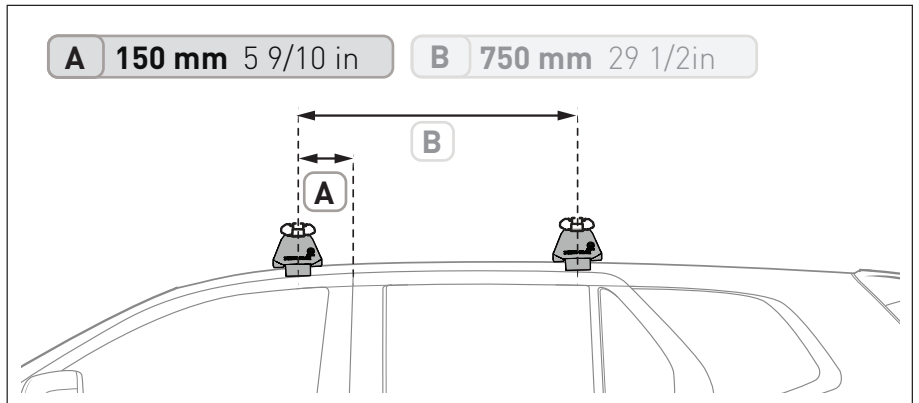

PAD ID: M368

CLAMP ID: SUB0256

MEASUREMENT STRIPS

VEHICLE POSITIONING

NOTES FOR DEALERS / FITTERS

It is your responsibility to ensure these fitting instructions are given to the end user or client.

Document No: R4578
 Issue No: 1
 Issue Date: 6-Jan-25