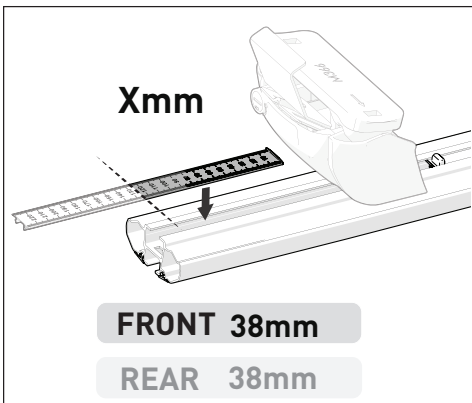

CLAMP ID: SUB0256

PLATE ID: M311

PAD ID: M368

CLAMP ID: SUB0256

PLATE ID: M311

PAD ID: M368

CLAMP ID: SUB0256

PLATE ID: M311

PAD ID: M368

CLAMP ID: SUB0256

MEASUREMENT STRIPS

VEHICLE POSITIONING

NOTES FOR DEALERS / FITTERS

It is your responsibility to ensure these fitting instructions are given to the end user or client.

Document No: R4578
 Issue No: 1
 Issue Date: 6-Jan-25