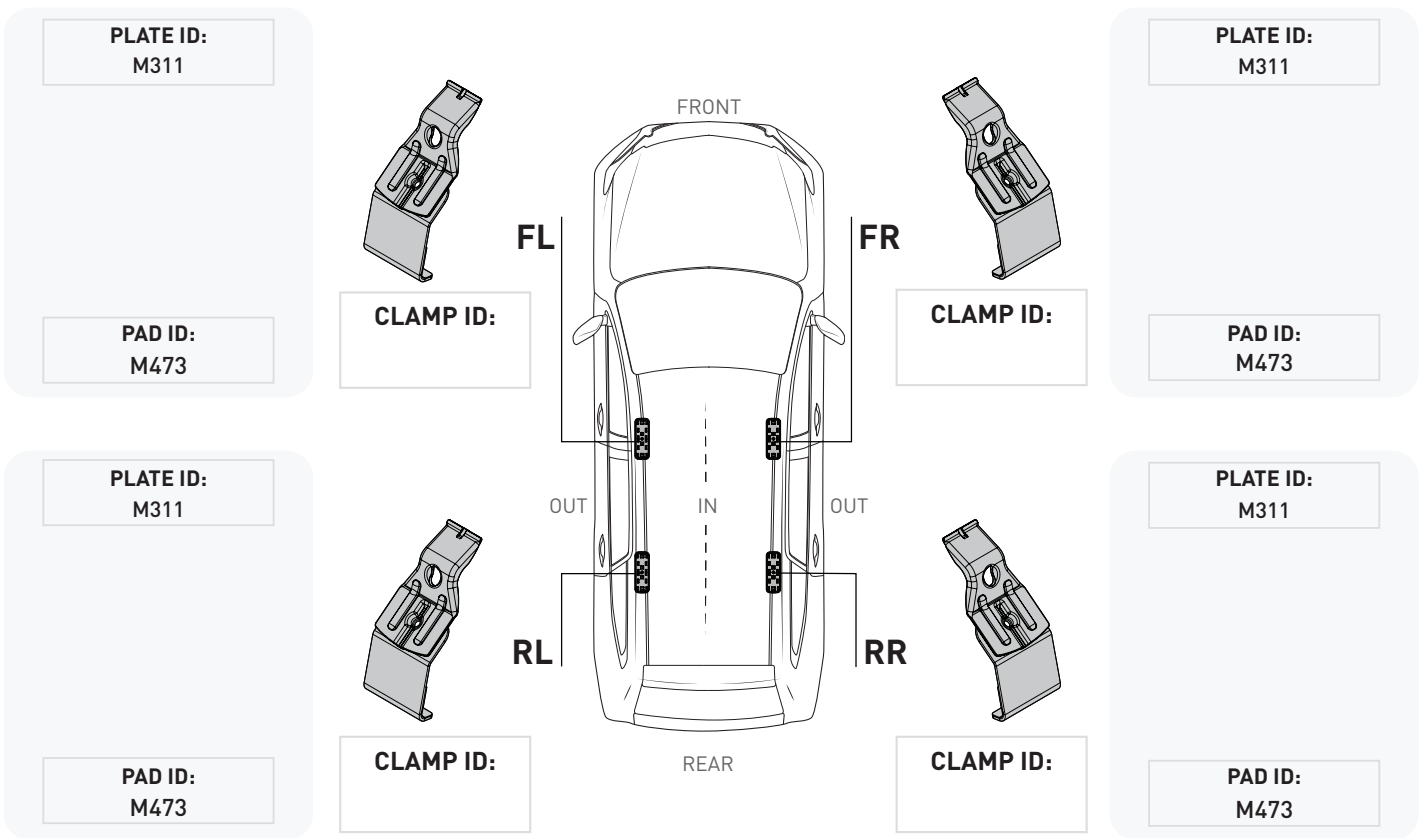

VEHICLE	KIT	CROSSBAR
Nissan X-Trail T32	DK420	SZ118
RUNNING DATES	14-	
VEHICLE NOTES		

VISIT THE ONLINE CALCULATOR FOR CURRENT SYSTEM LOAD LIMIT DATA

DYNAMIC ROAD LOAD LIMIT (NOTE: DIFFERENT ON AND OFF ROAD CARGO LIMIT)
***USE THE VEHICLE MANUFACTURER'S MAXIMUM ROOF ALLOWANCE IF IT IS LOWER THAN THE FIGURE LISTED**

 LOAD LIMIT UP TO 75 kg * 165 lb	 SYSTEM WEIGHT 5 kg 11lb	 ON ROAD CARGO LIMIT UP TO 70 kg 154 lb	 OFF ROAD CARGO LIMIT (ON ROAD CARGO LIMIT / 2) UP TO 35 kg 77 lb
---	---	--	---

OR

PAD AND CLAMP DETAILS

MEASUREMENT STRIPS

VEHICLE POSITIONING

NOTES FOR DEALERS / FITTERS

It is your responsibility to ensure these fitting instructions are given to the end user or client.