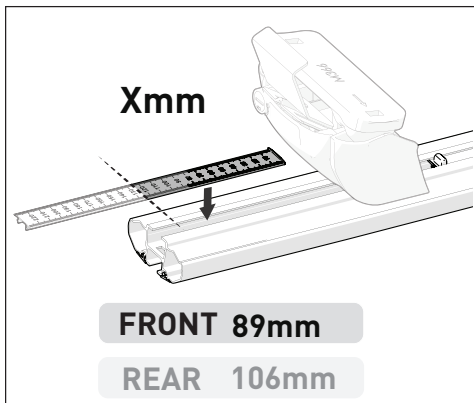

MEASUREMENT STRIPS