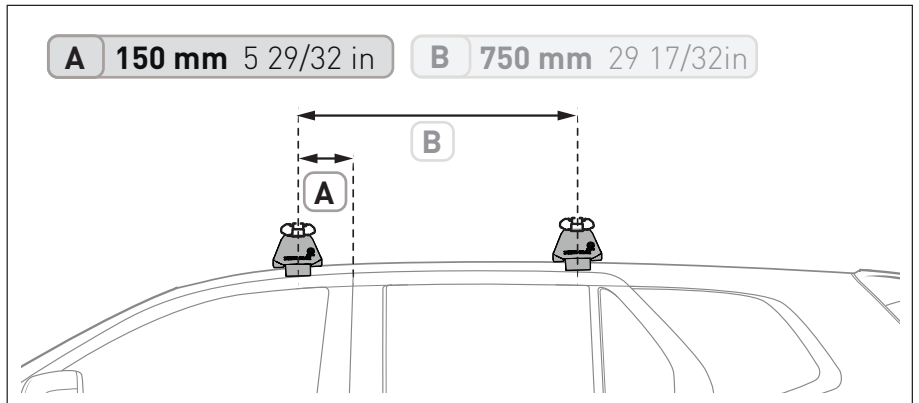

VEHICLE POSITIONING

NOTES FOR DEALERS / FITTERS

It is your responsibility to ensure these fitting instructions are given to the end user or client.