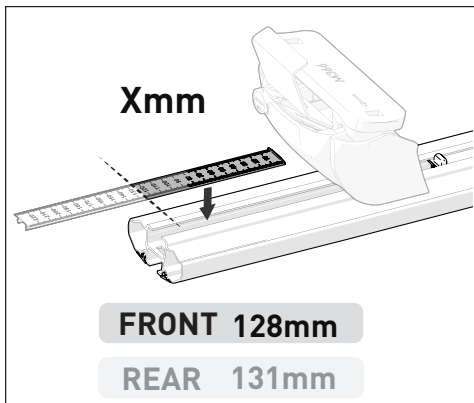

VEHICLE	KIT	CROSSBAR
Chevrolet Silverado HD Crew Cab	DK415	SZ150
RUNNING DATES	2015 -	
VEHICLE NOTES		

VISIT THE ONLINE CALCULATOR FOR CURRENT SYSTEM LOAD LIMIT DATA

DYNAMIC ROAD LOAD LIMIT (NOTE: DIFFERENT ON AND OFF ROAD CARGO LIMIT)
***USE THE VEHICLE MANUFACTURER'S MAXIMUM ROOF ALLOWANCE IF IT IS LOWER THAN THE FIGURE LISTED**

 LOAD LIMIT	 SYSTEM WEIGHT	 ON ROAD CARGO LIMIT	 OFF ROAD CARGO LIMIT (ON ROAD CARGO LIMIT / 2)
UP TO 75 kg * 165 lb	— 5 kg 11lb	= UP TO 70 kg 154 lb	OR UP TO 35 kg 77 lb

PAD AND CLAMP DETAILS

MEASUREMENT STRIPS