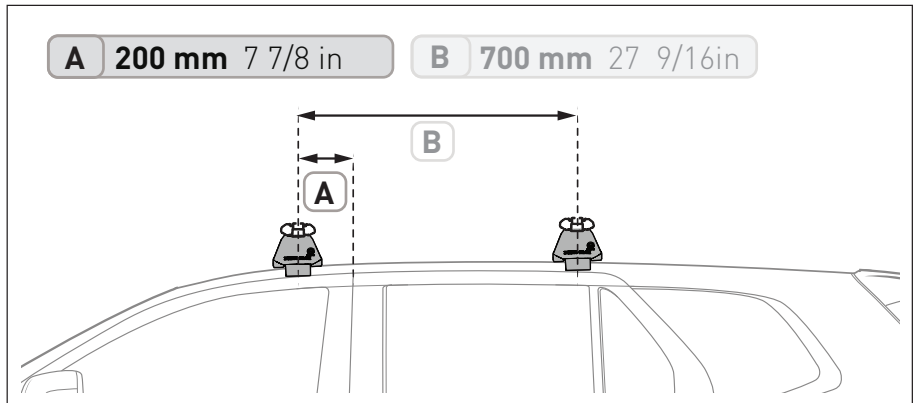

VEHICLE POSITIONING

NOTES FOR DEALERS / FITTERS

It is your responsibility to ensure these fitting instructions are given to the end user or client.