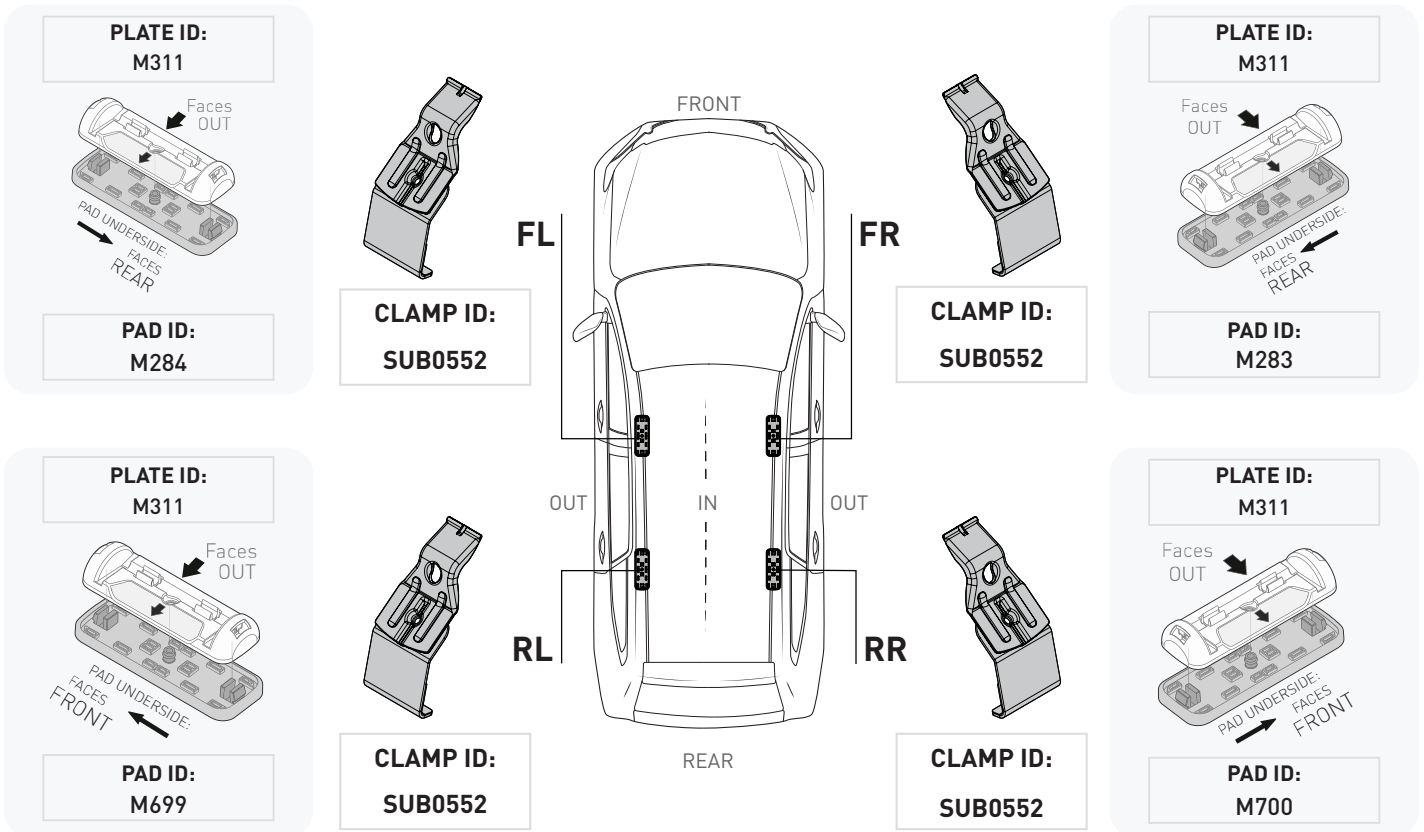

VEHICLE	KIT	CROSSBAR
Chevrolet Silverado HD Crew Cab	DK415	SZ150
RUNNING DATES	2015 -	
VEHICLE NOTES		

VISIT THE ONLINE CALCULATOR FOR CURRENT SYSTEM LOAD LIMIT DATA

DYNAMIC ROAD LOAD LIMIT (NOTE: DIFFERENT ON AND OFF ROAD CARGO LIMIT)
***USE THE VEHICLE MANUFACTURER'S MAXIMUM ROOF ALLOWANCE IF IT IS LOWER THAN THE FIGURE LISTED**

 LOAD LIMIT	 SYSTEM WEIGHT	 ON ROAD CARGO LIMIT	 OFF ROAD CARGO LIMIT (ON ROAD CARGO LIMIT / 2)
UP TO 75 kg * 165 lb	— 5 kg 11lb	= UP TO 70 kg 154 lb	OR UP TO 35 kg 77 lb

PAD AND CLAMP DETAILS

MEASUREMENT STRIPS