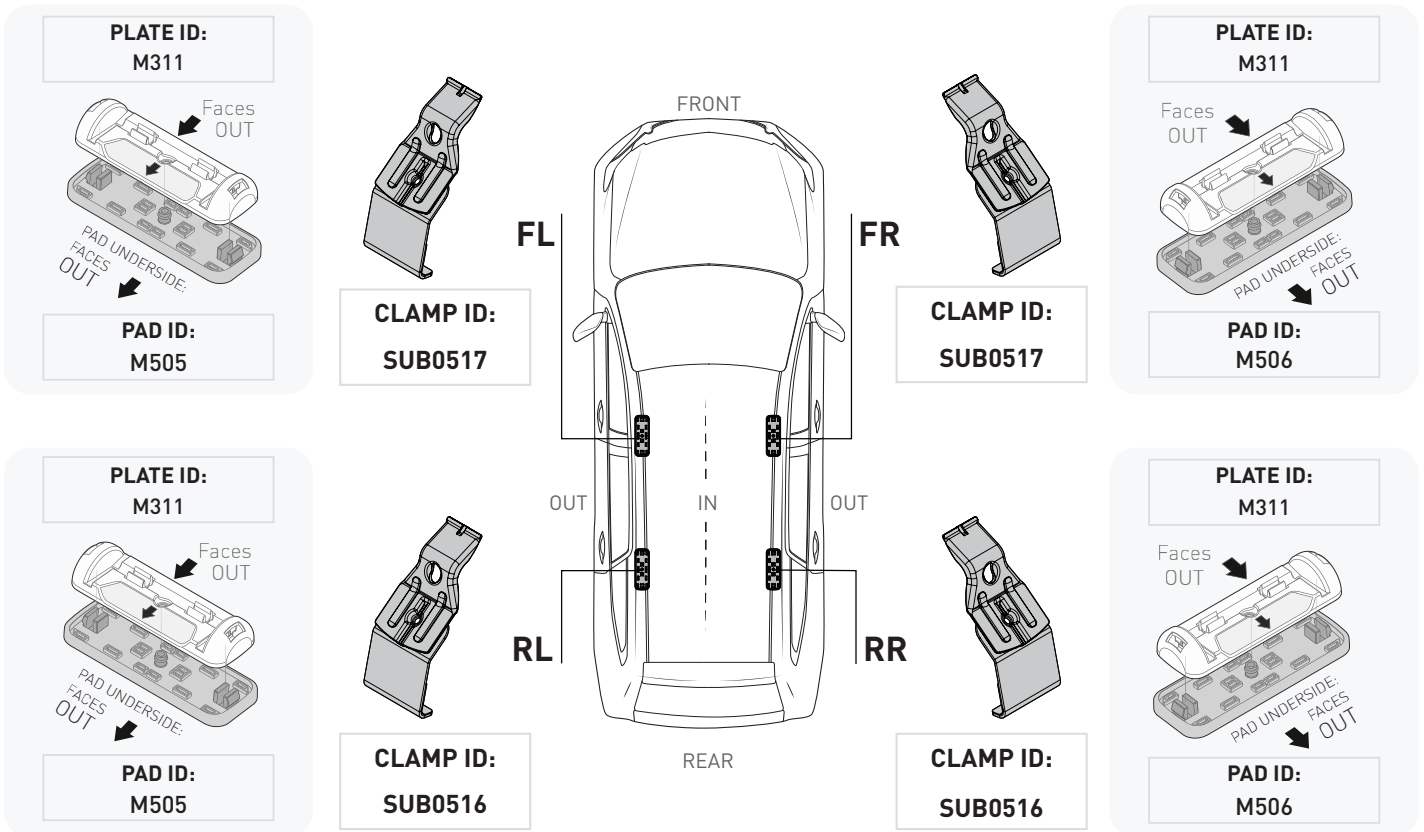

VEHICLE	KIT	CROSSBAR
Acura MDX	DK400	SZ137
<b>RUNNING DATES</b>	2014 -	
<b>VEHICLE NOTES</b>		

VISIT THE ONLINE CALCULATOR FOR CURRENT SYSTEM LOAD LIMIT DATA

**DYNAMIC ROAD LOAD LIMIT (NOTE: DIFFERENT ON AND OFF ROAD CARGO LIMIT)**  
**\*USE THE VEHICLE MANUFACTURER'S MAXIMUM ROOF ALLOWANCE IF IT IS LOWER THAN THE FIGURE LISTED**

 LOAD LIMIT	 SYSTEM WEIGHT	 ON ROAD CARGO LIMIT	 OFF ROAD CARGO LIMIT (ON ROAD CARGO LIMIT / 2)
UP TO <b>75 kg *</b> <b>165 lb</b>	<b>— 5 kg</b> <b>11lb</b>	<b>= UP TO 70 kg</b> <b>154 lb</b>	<b>OR UP TO 35 kg</b> <b>77 lb</b>

### PAD AND CLAMP DETAILS

### MEASUREMENT STRIPS