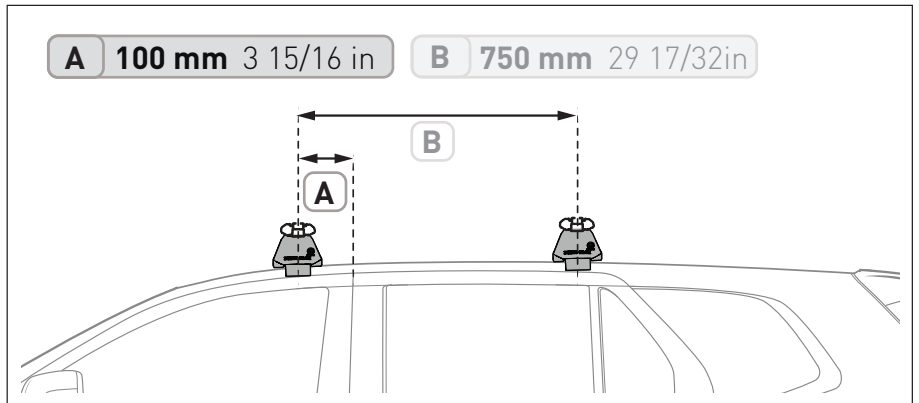

VEHICLE POSITIONING

NOTES FOR DEALERS / FITTERS

It is your responsibility to ensure these fitting instructions are given to the end user or client.