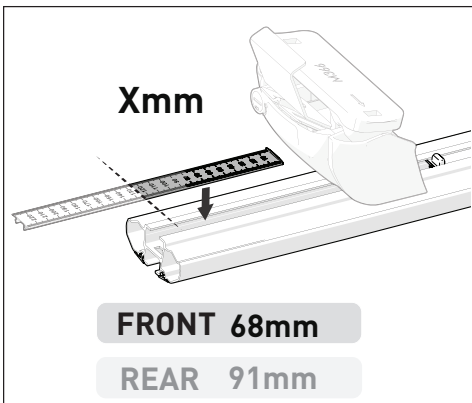

VEHICLE	KIT	CROSSBAR
Acura MDX	DK400	SZ137
<b>RUNNING DATES</b>	2014 -	
<b>VEHICLE NOTES</b>		

VISIT THE ONLINE CALCULATOR FOR CURRENT SYSTEM LOAD LIMIT DATA

**DYNAMIC ROAD LOAD LIMIT (NOTE: DIFFERENT ON AND OFF ROAD CARGO LIMIT)**  
**\*USE THE VEHICLE MANUFACTURER'S MAXIMUM ROOF ALLOWANCE IF IT IS LOWER THAN THE FIGURE LISTED**

 LOAD LIMIT	 SYSTEM WEIGHT	 ON ROAD CARGO LIMIT	 OFF ROAD CARGO LIMIT (ON ROAD CARGO LIMIT / 2)
UP TO <b>75 kg *</b> <b>165 lb</b>	<b>— 5 kg</b> <b>11lb</b>	<b>= UP TO 70 kg</b> <b>154 lb</b>	<b>OR UP TO 35 kg</b> <b>77 lb</b>

### PAD AND CLAMP DETAILS

### MEASUREMENT STRIPS