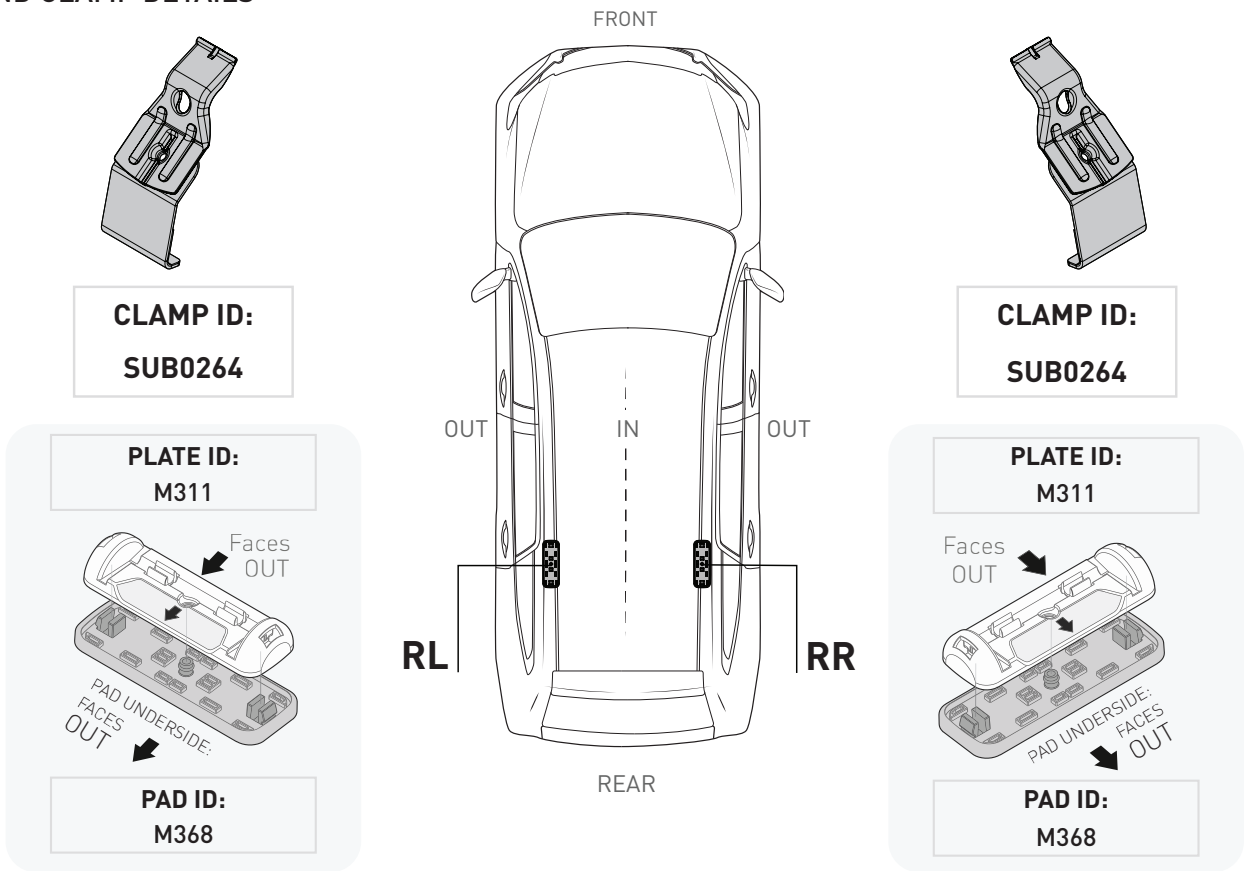

VEHICLE	KIT	CROSSBAR
Chevrolet Silverado 1500 Crew Cab & GMC Sierra 1500 Crew Cab (Single Centre bar)	DK377H	SZ150
RUNNING DATES	2014-2018	
VEHICLE NOTES		

VISIT THE ONLINE CALCULATOR FOR CURRENT SYSTEM LOAD LIMIT DATA

DYNAMIC ROAD LOAD LIMIT (NOTE: DIFFERENT ON AND OFF ROAD CARGO LIMIT)
***USE THE VEHICLE MANUFACTURER'S MAXIMUM ROOF ALLOWANCE IF IT IS LOWER THAN THE FIGURE LISTED**

 LOAD LIMIT UP TO 35 kg 77 lb *	 SYSTEM WEIGHT - 2.5 kg 6lb =	 ON ROAD CARGO LIMIT UP TO 33 kg 72 lb	 OFF ROAD CARGO LIMIT (ON ROAD CARGO LIMIT / 2) UP TO 22 kg 48 lb
--	--	---	---

OR

PAD AND CLAMP DETAILS

MEASUREMENT STRIPS

VEHICLE POSITIONING

NOTES FOR DEALERS / FITTERS