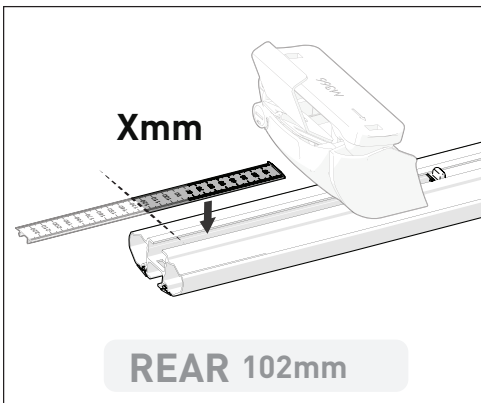

DYNAMIC ROAD LOAD LIMIT (NOTE: DIFFERENT ON AND OFF ROAD CARGO LIMIT)
***USE THE VEHICLE MANUFACTURER'S MAXIMUM ROOF ALLOWANCE IF IT IS LOWER THAN THE FIGURE LISTED**

 LOAD LIMIT UP TO 35 kg 77 lb *	 SYSTEM WEIGHT - 2.5 kg 6lb =	 ON ROAD CARGO LIMIT UP TO 33 kg 72 lb	 OFF ROAD CARGO LIMIT (ON ROAD CARGO LIMIT / 2) UP TO 22 kg 48 lb
--	--	---	---

OR

PAD AND CLAMP DETAILS

MEASUREMENT STRIPS

VEHICLE POSITIONING

NOTES FOR DEALERS / FITTERS