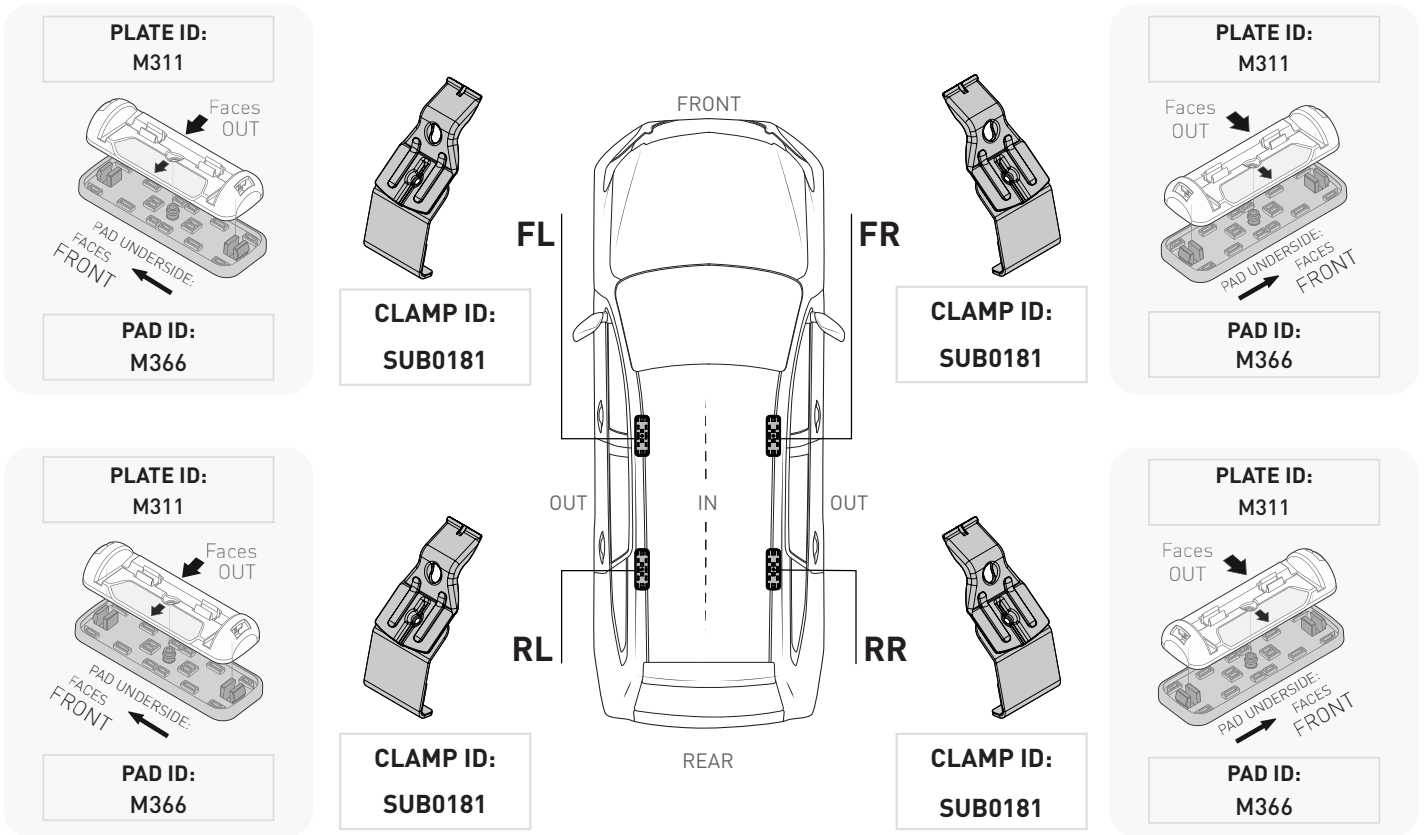

VEHICLE	KIT	CROSSBAR
Nissan Navara D40 Extra Cab	DK374	SZ137
RUNNING DATES	05-	
VEHICLE NOTES		

VISIT THE ONLINE CALCULATOR FOR CURRENT SYSTEM LOAD LIMIT DATA

DYNAMIC ROAD LOAD LIMIT (NOTE: DIFFERENT ON AND OFF ROAD CARGO LIMIT)
***USE THE VEHICLE MANUFACTURER'S MAXIMUM ROOF ALLOWANCE IF IT IS LOWER THAN THE FIGURE LISTED**

LOAD LIMIT	SYSTEM WEIGHT	ON ROAD CARGO LIMIT	OFF ROAD CARGO LIMIT (ON ROAD CARGO LIMIT / 2)
UP TO 75 kg * 165 lb	5 kg 11lb	UP TO 70 kg 154 lb	UP TO 35 kg 77 lb

OR

PAD AND CLAMP DETAILS

MEASUREMENT STRIPS