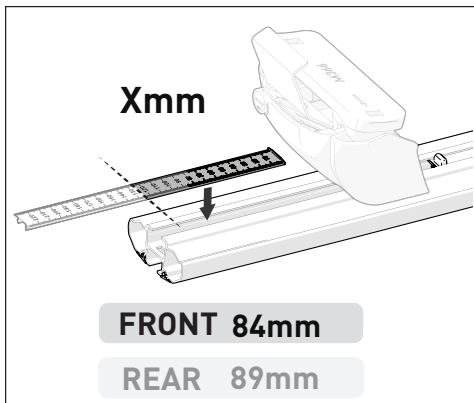

VEHICLE	KIT	CROSSBAR
Nissan Navara D40 Extra Cab	DK374	SZ137
RUNNING DATES	05-	
VEHICLE NOTES		

VISIT THE ONLINE CALCULATOR FOR CURRENT SYSTEM LOAD LIMIT DATA

DYNAMIC ROAD LOAD LIMIT (NOTE: DIFFERENT ON AND OFF ROAD CARGO LIMIT)
***USE THE VEHICLE MANUFACTURER'S MAXIMUM ROOF ALLOWANCE IF IT IS LOWER THAN THE FIGURE LISTED**

LOAD LIMIT	SYSTEM WEIGHT	ON ROAD CARGO LIMIT	OFF ROAD CARGO LIMIT (ON ROAD CARGO LIMIT / 2)
UP TO 75 kg * 165 lb	5 kg 11lb	UP TO 70 kg 154 lb	UP TO 35 kg 77 lb

OR

PAD AND CLAMP DETAILS

MEASUREMENT STRIPS