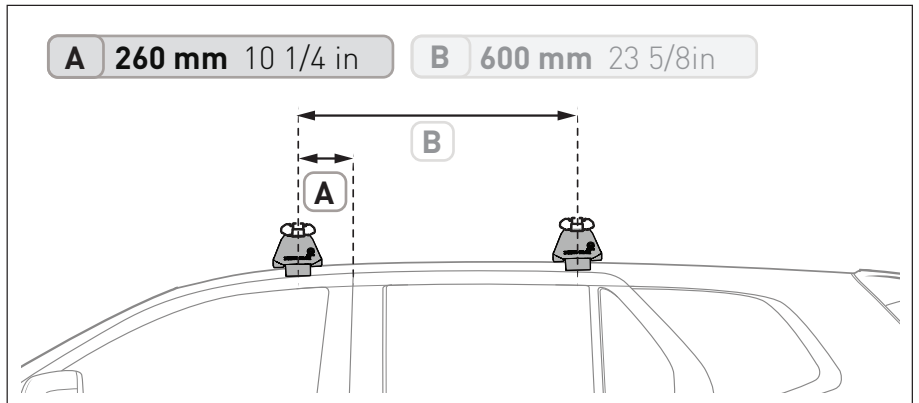

VEHICLE POSITIONING

NOTES FOR DEALERS / FITTERS

It is your responsibility to ensure these fitting instructions are given to the end user or client.

Document No: R4540
Issue No: 1
Issue Date: 6-Jan-25