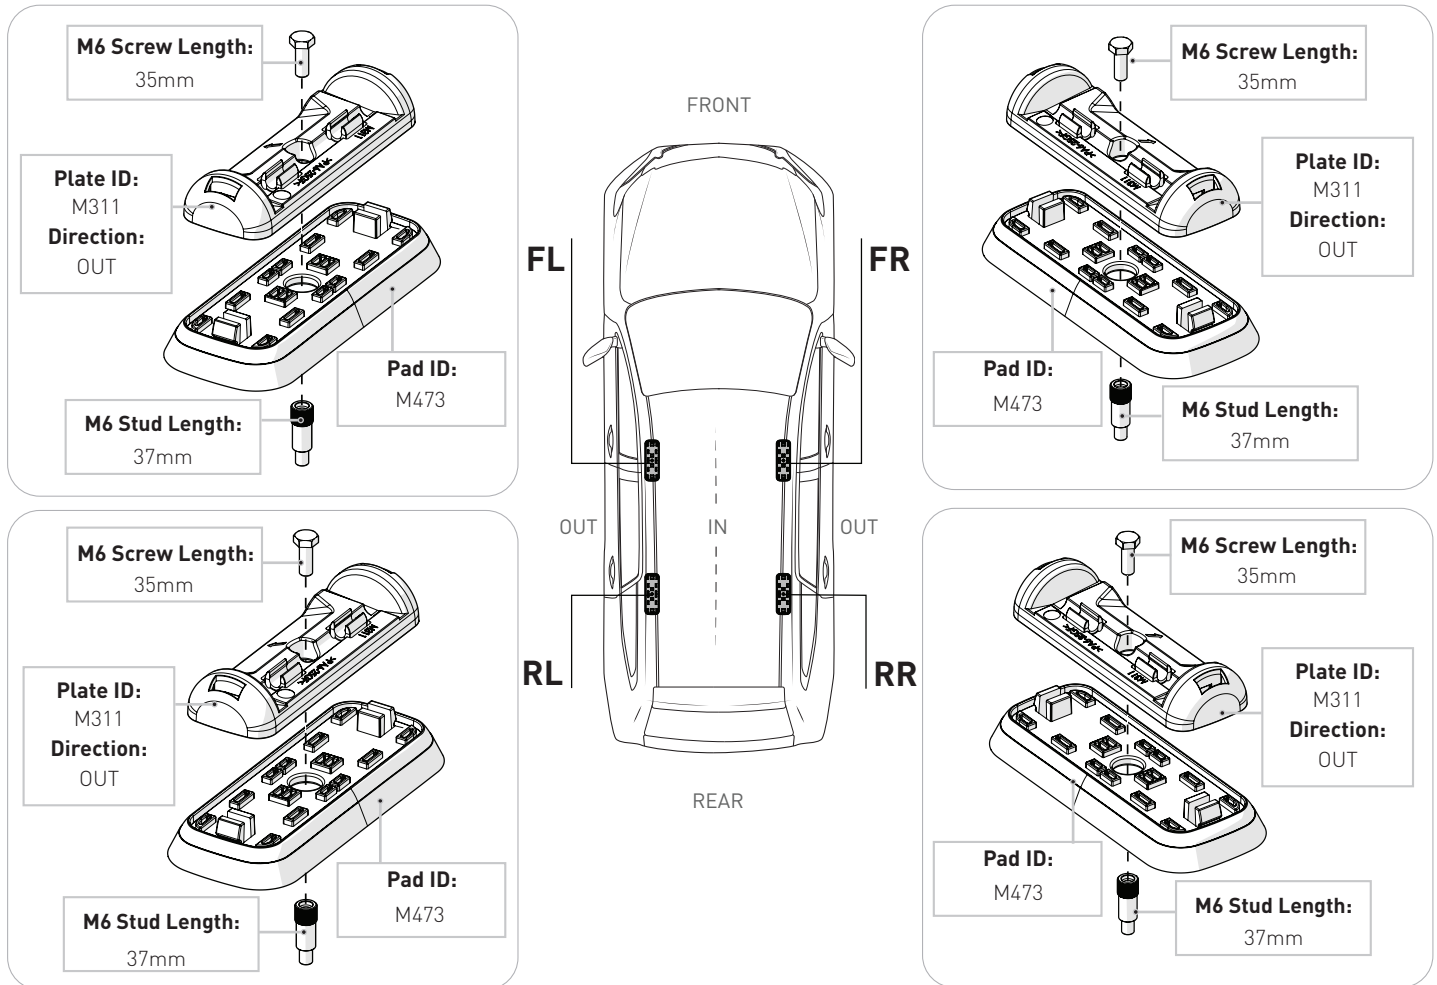

VEHICLE	KIT	CROSSBAR
Mitsubishi ASX 4dr SUV	DK289	SZ126
RUNNING DATES	10-	
VEHICLE NOTES		

VISIT THE ONLINE CALCULATOR FOR CURRENT SYSTEM LOAD LIMIT DATA

DYNAMIC ROAD LOAD LIMIT (NOTE: DIFFERENT ON AND OFF ROAD CARGO LIMIT)
***USE THE VEHICLE MANUFACTURER'S MAXIMUM ROOF ALLOWANCE IF IT IS LOWER THAN THE FIGURE LISTED**

 LOAD LIMIT UP TO 75 kg 165 lb	 SYSTEM WEIGHT 5 kg 11lb	 ON ROAD CARGO LIMIT UP TO 70 kg 154 lb	 OFF ROAD CARGO LIMIT (ON ROAD CARGO LIMIT / 2) UP TO 35 kg 77 lb
---	---	--	---

PAD AND CLAMP DETAILS

MEASUREMENT STRIPS