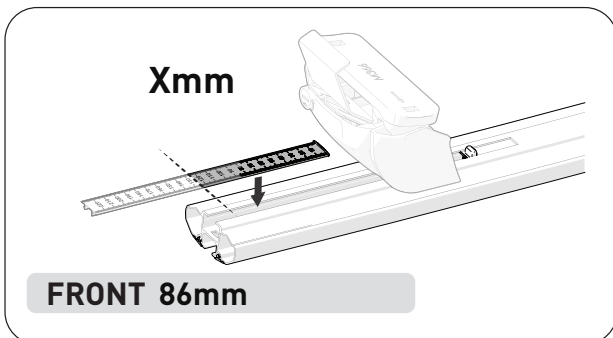

VEHICLE	KIT	CROSSBAR
Mitsubishi ASX 4dr SUV	DK289	SZ126
RUNNING DATES	10-	
VEHICLE NOTES		

VISIT THE ONLINE CALCULATOR FOR CURRENT SYSTEM LOAD LIMIT DATA

DYNAMIC ROAD LOAD LIMIT (NOTE: DIFFERENT ON AND OFF ROAD CARGO LIMIT)
***USE THE VEHICLE MANUFACTURER'S MAXIMUM ROOF ALLOWANCE IF IT IS LOWER THAN THE FIGURE LISTED**

 LOAD LIMIT UP TO 75 kg 165 lb	 SYSTEM WEIGHT 5 kg 11lb	 ON ROAD CARGO LIMIT UP TO 70 kg 154 lb	 OFF ROAD CARGO LIMIT (ON ROAD CARGO LIMIT / 2) UP TO 35 kg 77 lb
---	---	--	---

PAD AND CLAMP DETAILS

MEASUREMENT STRIPS