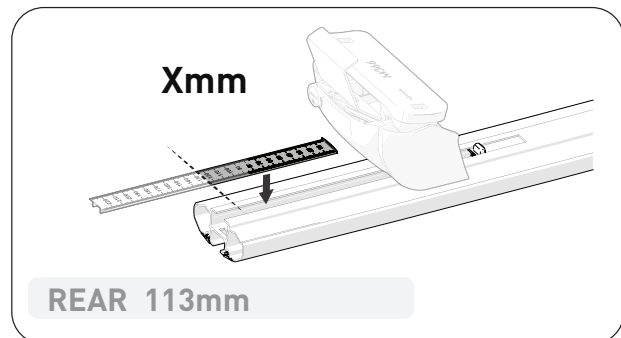

VEHICLE	KIT	CROSSBAR
Mitsubishi ASX 4dr SUV	DK289	SZ126
RUNNING DATES	10-	
VEHICLE NOTES		

VISIT THE ONLINE CALCULATOR FOR CURRENT SYSTEM LOAD LIMIT DATA

DYNAMIC ROAD LOAD LIMIT (NOTE: DIFFERENT ON AND OFF ROAD CARGO LIMIT)
***USE THE VEHICLE MANUFACTURER'S MAXIMUM ROOF ALLOWANCE IF IT IS LOWER THAN THE FIGURE LISTED**

 LOAD LIMIT UP TO 75 kg 165 lb	 SYSTEM WEIGHT 5 kg 11lb	 ON ROAD CARGO LIMIT UP TO 70 kg 154 lb	 OFF ROAD CARGO LIMIT (ON ROAD CARGO LIMIT / 2) UP TO 35 kg 77 lb
---	---	--	---

PAD AND CLAMP DETAILS

MEASUREMENT STRIPS