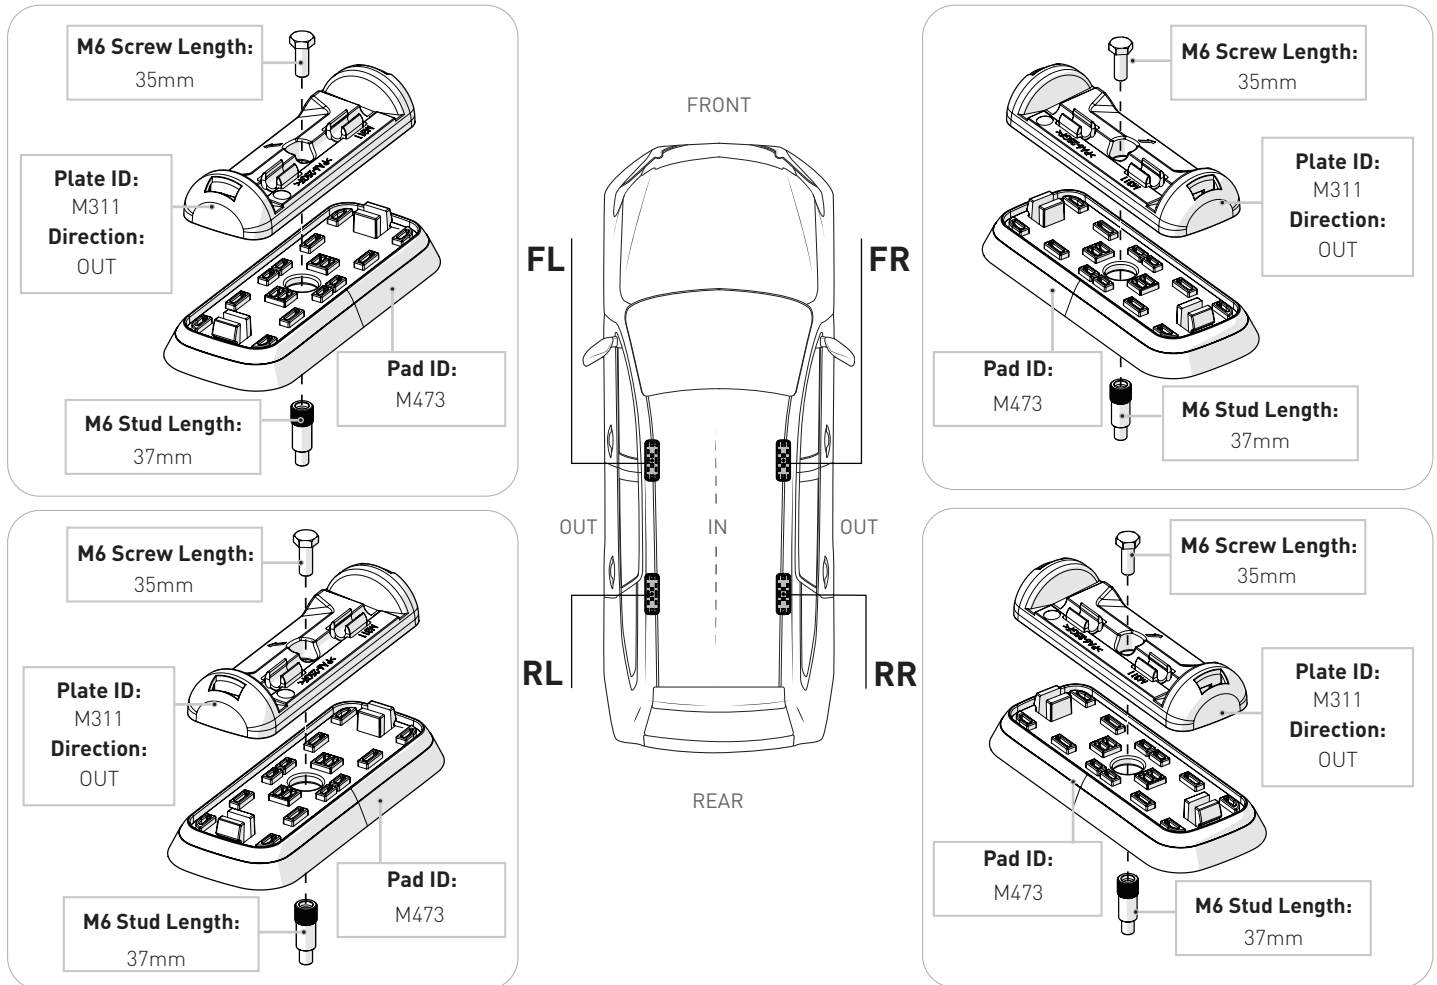

VEHICLE	KIT	CROSSBAR
Mazda CX-7 4dr SUV	DK289	SZ126
RUNNING DATES	2007-2012	
VEHICLE NOTES		

VISIT THE ONLINE CALCULATOR FOR CURRENT SYSTEM LOAD LIMIT DATA

DYNAMIC ROAD LOAD LIMIT (NOTE: DIFFERENT ON AND OFF ROAD CARGO LIMIT)
***USE THE VEHICLE MANUFACTURER'S MAXIMUM ROOF ALLOWANCE IF IT IS LOWER THAN THE FIGURE LISTED**

 LOAD LIMIT UP TO 75 kg 165 lb	 SYSTEM WEIGHT 5 kg 11lb	 ON ROAD CARGO LIMIT UP TO 70 kg 154 lb	 OFF ROAD CARGO LIMIT (ON ROAD CARGO LIMIT / 2) UP TO 35 kg 77 lb
---	---	--	---

OR

PAD AND CLAMP DETAILS

MEASUREMENT STRIPS