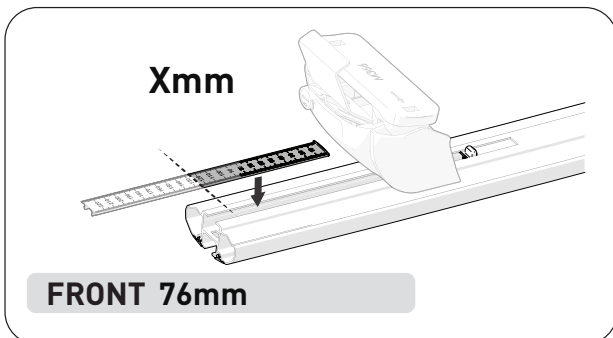

VEHICLE	KIT	CROSSBAR
Mazda CX-7 4dr SUV	DK289	SZ126
RUNNING DATES	2007-2012	
VEHICLE NOTES		

VISIT THE ONLINE CALCULATOR FOR CURRENT SYSTEM LOAD LIMIT DATA

DYNAMIC ROAD LOAD LIMIT (NOTE: DIFFERENT ON AND OFF ROAD CARGO LIMIT)
***USE THE VEHICLE MANUFACTURER'S MAXIMUM ROOF ALLOWANCE IF IT IS LOWER THAN THE FIGURE LISTED**

 LOAD LIMIT UP TO 75 kg 165 lb	 SYSTEM WEIGHT 5 kg 11lb	 ON ROAD CARGO LIMIT UP TO 70 kg 154 lb	 OFF ROAD CARGO LIMIT (ON ROAD CARGO LIMIT / 2) UP TO 35 kg 77 lb
---	---	--	---

OR

PAD AND CLAMP DETAILS

MEASUREMENT STRIPS