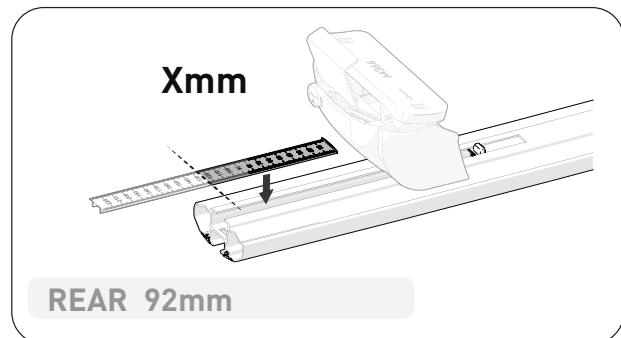

VEHICLE	KIT	CROSSBAR
Mazda CX-7 4dr SUV	DK289	SZ126
RUNNING DATES	2007-2012	
VEHICLE NOTES		

VISIT THE ONLINE CALCULATOR FOR CURRENT SYSTEM LOAD LIMIT DATA

DYNAMIC ROAD LOAD LIMIT (NOTE: DIFFERENT ON AND OFF ROAD CARGO LIMIT)
***USE THE VEHICLE MANUFACTURER'S MAXIMUM ROOF ALLOWANCE IF IT IS LOWER THAN THE FIGURE LISTED**

 LOAD LIMIT UP TO 75 kg 165 lb	 SYSTEM WEIGHT 5 kg 11lb	 ON ROAD CARGO LIMIT UP TO 70 kg 154 lb	 OFF ROAD CARGO LIMIT (ON ROAD CARGO LIMIT / 2) UP TO 35 kg 77 lb
---	---	--	---

OR

PAD AND CLAMP DETAILS

MEASUREMENT STRIPS