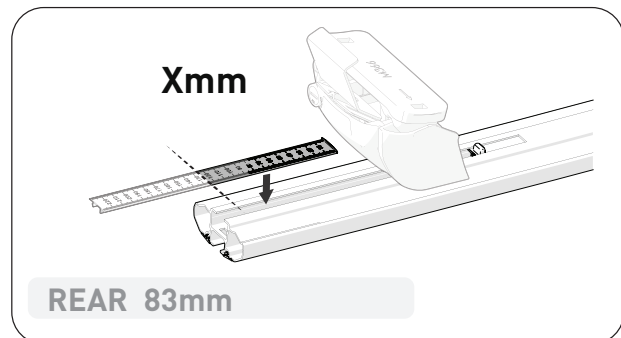

MEASUREMENT STRIPS

NOTES FOR DEALERS / FITTERS