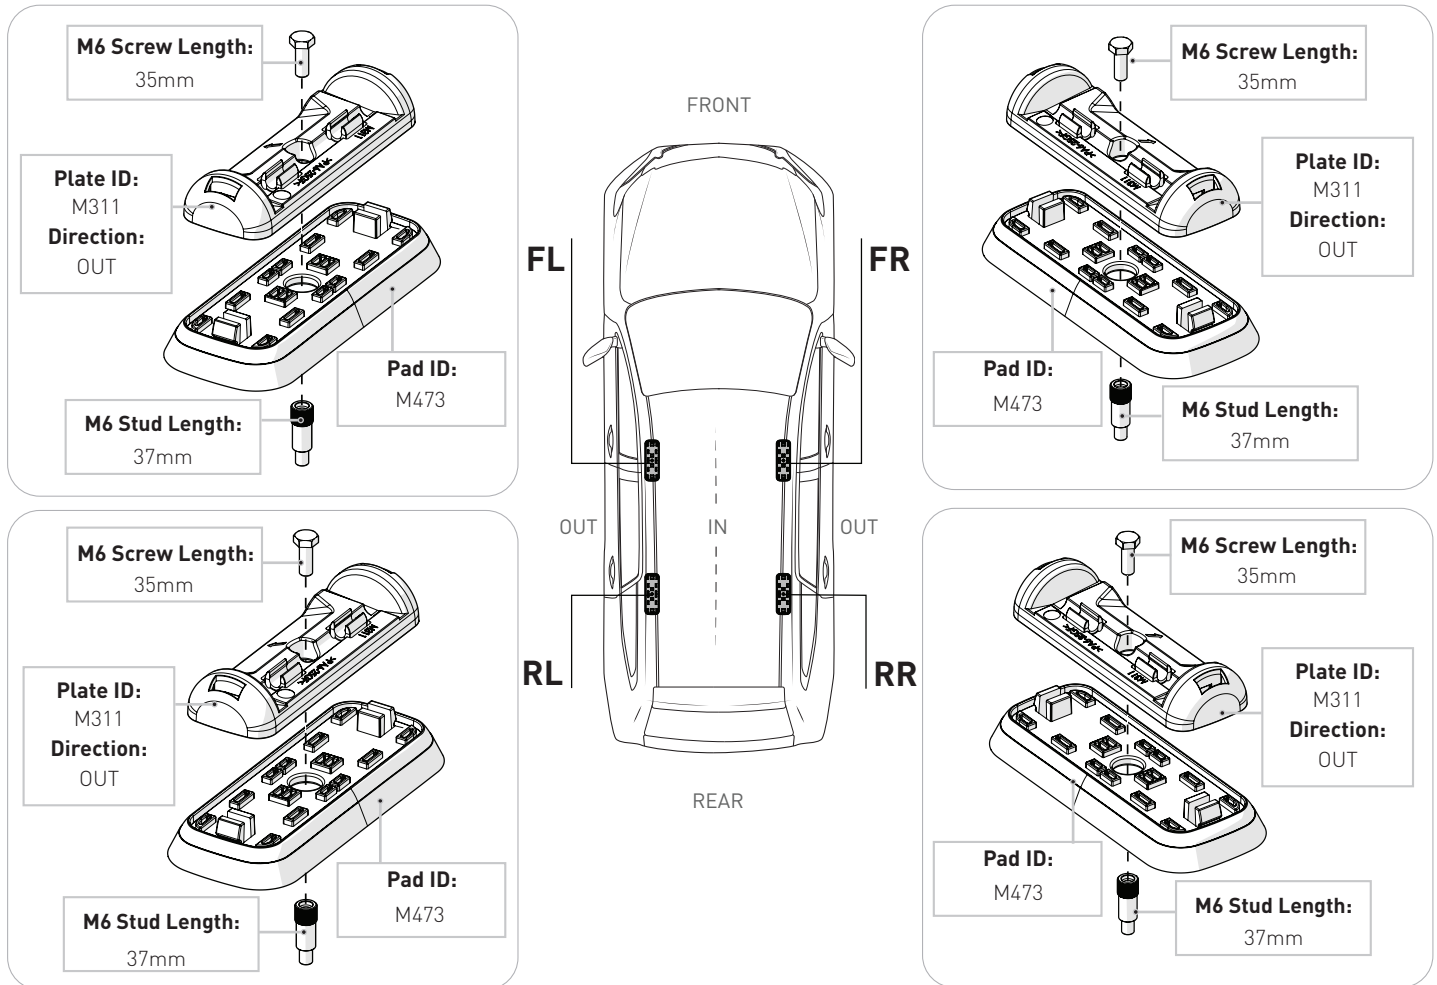

VEHICLE	KIT	CROSSBAR
Mazda CX-5 4dr SUV	DK289	SZ118
<b>RUNNING DATES</b>	2012-2016	
<b>VEHICLE NOTES</b>		

VISIT THE ONLINE CALCULATOR FOR CURRENT SYSTEM LOAD LIMIT DATA

**DYNAMIC ROAD LOAD LIMIT** (NOTE: DIFFERENT ON AND OFF ROAD CARGO LIMIT)  
**\*USE THE VEHICLE MANUFACTURER'S MAXIMUM ROOF ALLOWANCE IF IT IS LOWER THAN THE FIGURE LISTED**

 <b>LOAD LIMIT</b> UP TO <b>75 kg</b> <b>165 lb</b>	 <b>SYSTEM WEIGHT</b> <b>5 kg</b> <b>11lb</b>	 <b>ON ROAD CARGO LIMIT</b> UP TO <b>70 kg</b> <b>154 lb</b>	 <b>OFF ROAD CARGO LIMIT</b> (ON ROAD CARGO LIMIT / 2) UP TO <b>35 kg</b> <b>77 lb</b>
--	--	---	--

**OR**

**PAD AND CLAMP DETAILS**

**MEASUREMENT STRIPS**

**NOTES FOR DEALERS / FITTERS**