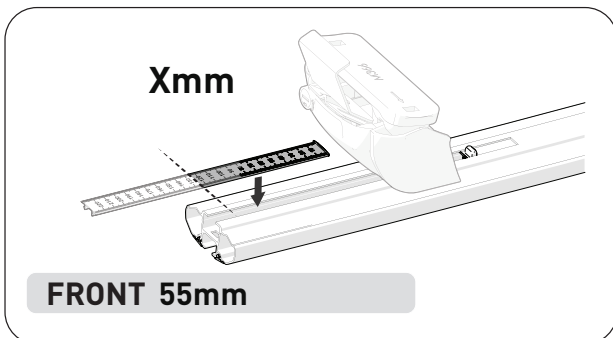

MEASUREMENT STRIPS

NOTES FOR DEALERS / FITTERS