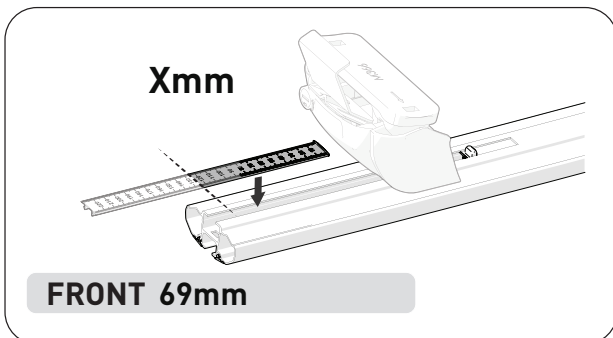

MEASUREMENT STRIPS

NOTES FOR DEALERS / FITTERS

It is your responsibility to ensure these fitting instructions are given to the end user or client.

Document No: R4443
Issue No: 1
Issue Date: 18-Dec-24