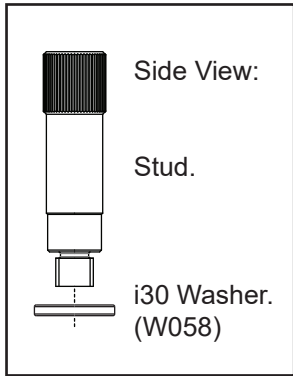

VEHICLE	KIT	CROSSBAR
Hyundai i30 3dr hatch	DK289	SZ118
RUNNING DATES	07/13-	
VEHICLE NOTES		

VISIT THE ONLINE CALCULATOR FOR CURRENT SYSTEM LOAD LIMIT DATA

DYNAMIC ROAD LOAD LIMIT (NOTE: DIFFERENT ON AND OFF ROAD CARGO LIMIT)
*USE THE VEHICLE MANUFACTURER'S MAXIMUM ROOF ALLOWANCE IF IT IS LOWER THAN THE FIGURE LISTED

  LOAD LIMIT UP TO 75 kg 165 lb	 SYSTEM WEIGHT 5 kg 11lb	=	 ON ROAD CARGO LIMIT UP TO 70 kg 154 lb	OR	 OFF ROAD CARGO LIMIT (ON ROAD CARGO LIMIT / 2) UP TO 35 kg 77 lb

1