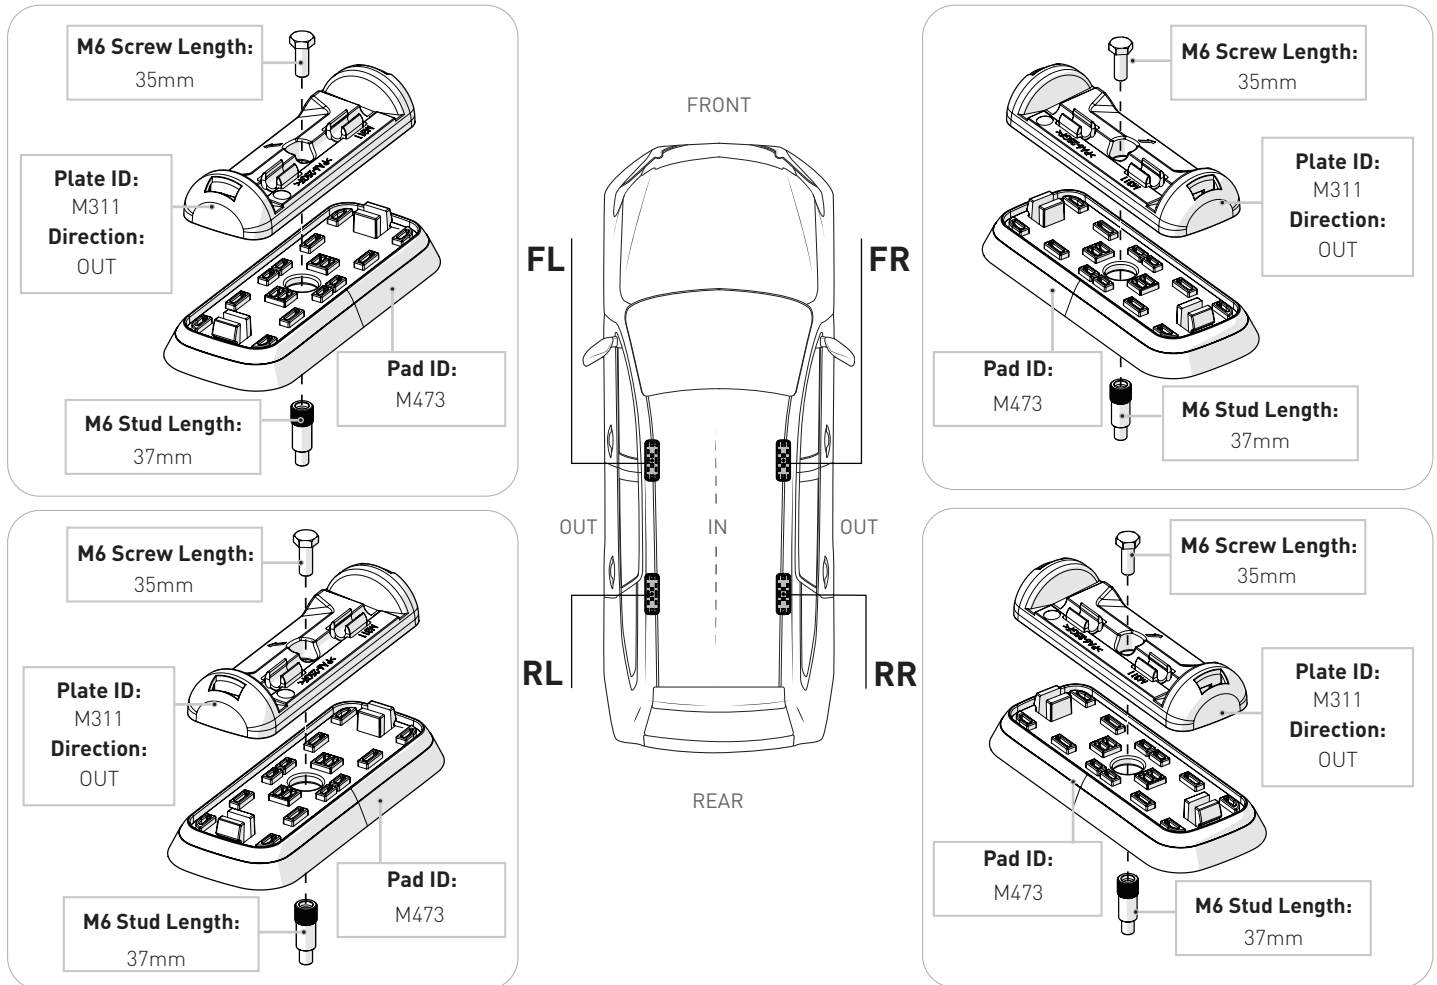

VEHICLE	KIT	CROSSBAR
Hyundai i30 3dr hatch	DK289	SZ118
RUNNING DATES	07/13-	
VEHICLE NOTES		

VISIT THE ONLINE CALCULATOR FOR CURRENT SYSTEM LOAD LIMIT DATA

DYNAMIC ROAD LOAD LIMIT (NOTE: DIFFERENT ON AND OFF ROAD CARGO LIMIT)
*USE THE VEHICLE MANUFACTURER'S MAXIMUM ROOF ALLOWANCE IF IT IS LOWER THAN THE FIGURE LISTED

  LOAD LIMIT UP TO 75 kg 165 lb	 SYSTEM WEIGHT 5 kg 11lb	 ON ROAD CARGO LIMIT UP TO 70 kg 154 lb	 OFF ROAD CARGO LIMIT (ON ROAD CARGO LIMIT / 2) UP TO 35 kg 77 lb

OR

PAD AND CLAMP DETAILS