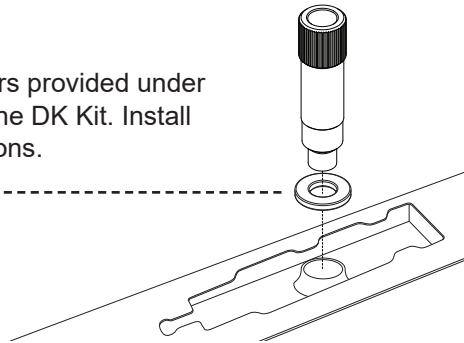

Place the four Washers provided under each of the Studs in the DK Kit. Install Studs as per instructions.