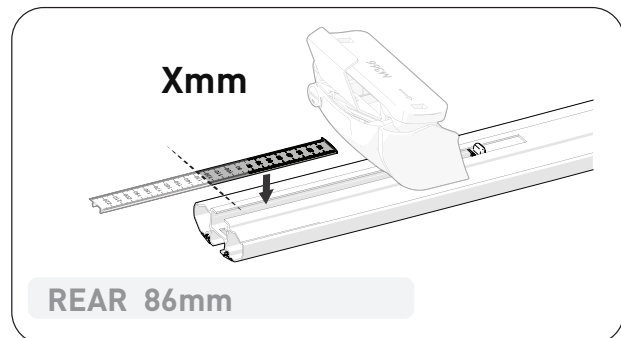

MEASUREMENT STRIPS

NOTES FOR DEALERS / FITTERS

It is your responsibility to ensure these fitting instructions are given to the end user or client.

Document No: R4443
Issue No: 1
Issue Date: 18-Dec-24