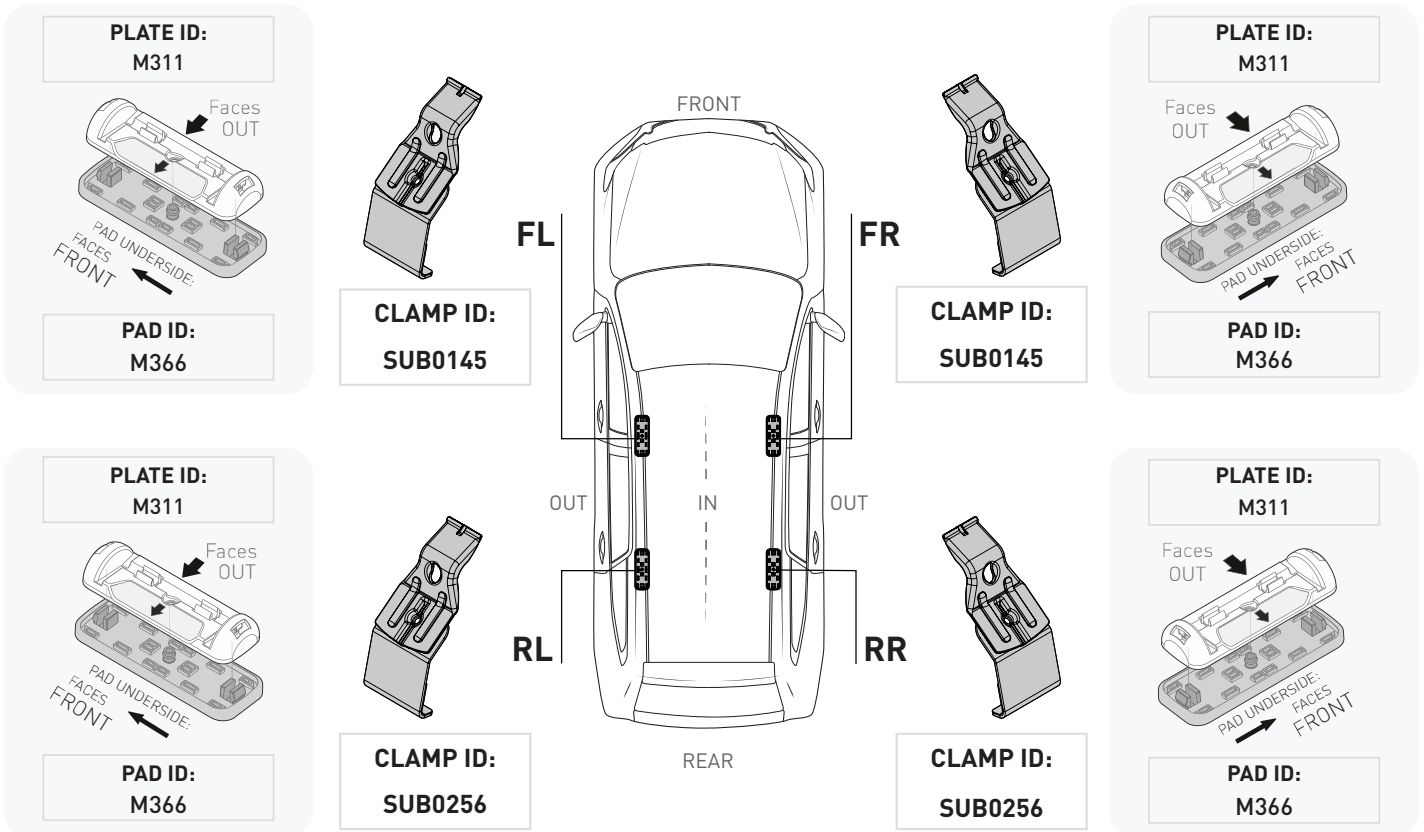

VEHICLE	KIT	CROSSBAR
Honda CR-V 30	DK284	SZ137
<b>RUNNING DATES</b>	2012-2015	
<b>VEHICLE NOTES</b>		

VISIT THE ONLINE CALCULATOR FOR CURRENT SYSTEM LOAD LIMIT DATA

**DYNAMIC ROAD LOAD LIMIT** (NOTE: DIFFERENT ON AND OFF ROAD CARGO LIMIT)  
**\*USE THE VEHICLE MANUFACTURER'S MAXIMUM ROOF ALLOWANCE IF IT IS LOWER THAN THE FIGURE LISTED**

LOAD LIMIT	SYSTEM WEIGHT	ON ROAD CARGO LIMIT	OFF ROAD CARGO LIMIT (ON ROAD CARGO LIMIT / 2)
UP TO <b>75 kg *</b> <b>165 lb</b>	<b>5 kg</b> <b>11lb</b>	UP TO <b>70 kg</b> <b>154 lb</b>	UP TO <b>35 kg</b> <b>77 lb</b>

### PAD AND CLAMP DETAILS

### MEASUREMENT STRIPS