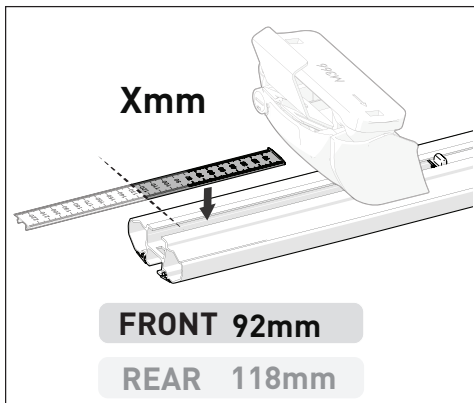

VEHICLE	KIT	CROSSBAR
Honda CR-V 30	DK284	SZ137
<b>RUNNING DATES</b>	2012-2015	
<b>VEHICLE NOTES</b>		

VISIT THE ONLINE CALCULATOR FOR CURRENT SYSTEM LOAD LIMIT DATA

**DYNAMIC ROAD LOAD LIMIT** (NOTE: DIFFERENT ON AND OFF ROAD CARGO LIMIT)  
**\*USE THE VEHICLE MANUFACTURER'S MAXIMUM ROOF ALLOWANCE IF IT IS LOWER THAN THE FIGURE LISTED**

LOAD LIMIT	SYSTEM WEIGHT	ON ROAD CARGO LIMIT	OFF ROAD CARGO LIMIT (ON ROAD CARGO LIMIT / 2)
UP TO <b>75 kg *</b> <b>165 lb</b>	<b>5 kg</b> <b>11lb</b>	UP TO <b>70 kg</b> <b>154 lb</b>	UP TO <b>35 kg</b> <b>77 lb</b>

### PAD AND CLAMP DETAILS

### MEASUREMENT STRIPS