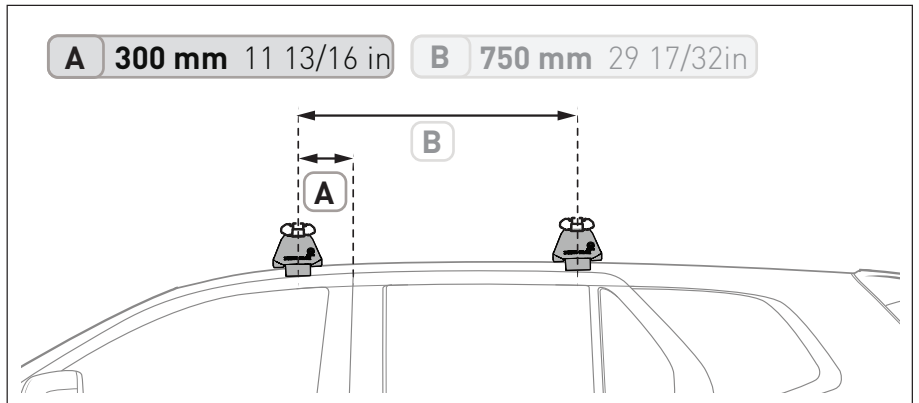

VEHICLE POSITIONING

NOTES FOR DEALERS / FITTERS

It is your responsibility to ensure these fitting instructions are given to the end user or client.