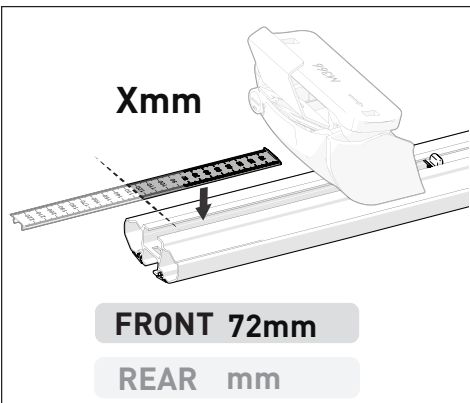

VEHICLE	KIT	CROSSBAR
Chevrolet Silverado HD (Reg. Cab)	DK227	SZ137
<b>RUNNING DATES</b>	Jul-14	
<b>VEHICLE NOTES</b>		

VISIT THE ONLINE CALCULATOR FOR CURRENT SYSTEM LOAD LIMIT DATA

**DYNAMIC ROAD LOAD LIMIT** (NOTE: DIFFERENT ON AND OFF ROAD CARGO LIMIT)  
**\*USE THE VEHICLE MANUFACTURER'S MAXIMUM ROOF ALLOWANCE IF IT IS LOWER THAN THE FIGURE LISTED**

UP TO <b>60 kg *</b> <b>132 lb</b>	<b>5 kg</b> <b>11lb</b>	UP TO <b>55 kg</b> <b>121 lb</b>	UP TO <b>28 kg</b> <b>61 lb</b>

OR  
OFF ROAD CARGO LIMIT (ON ROAD CARGO LIMIT / 2)

### PAD AND CLAMP DETAILS

### MEASUREMENT STRIPS