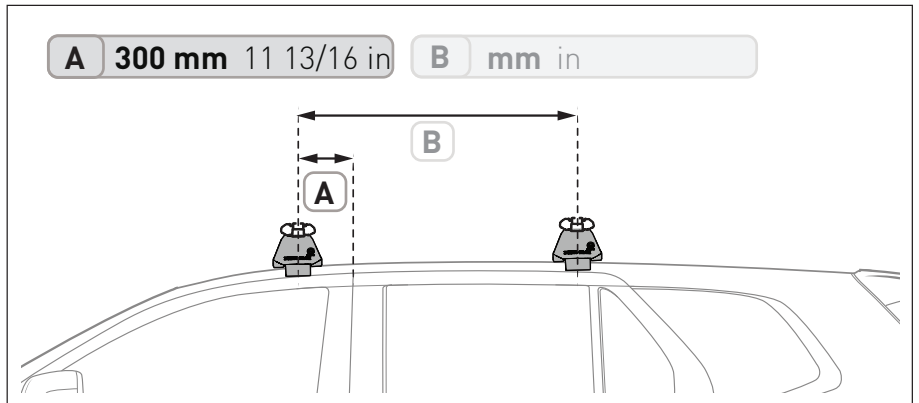

VEHICLE POSITIONING

NOTES FOR DEALERS / FITTERS

It is your responsibility to ensure these fitting instructions are given to the end user or client.