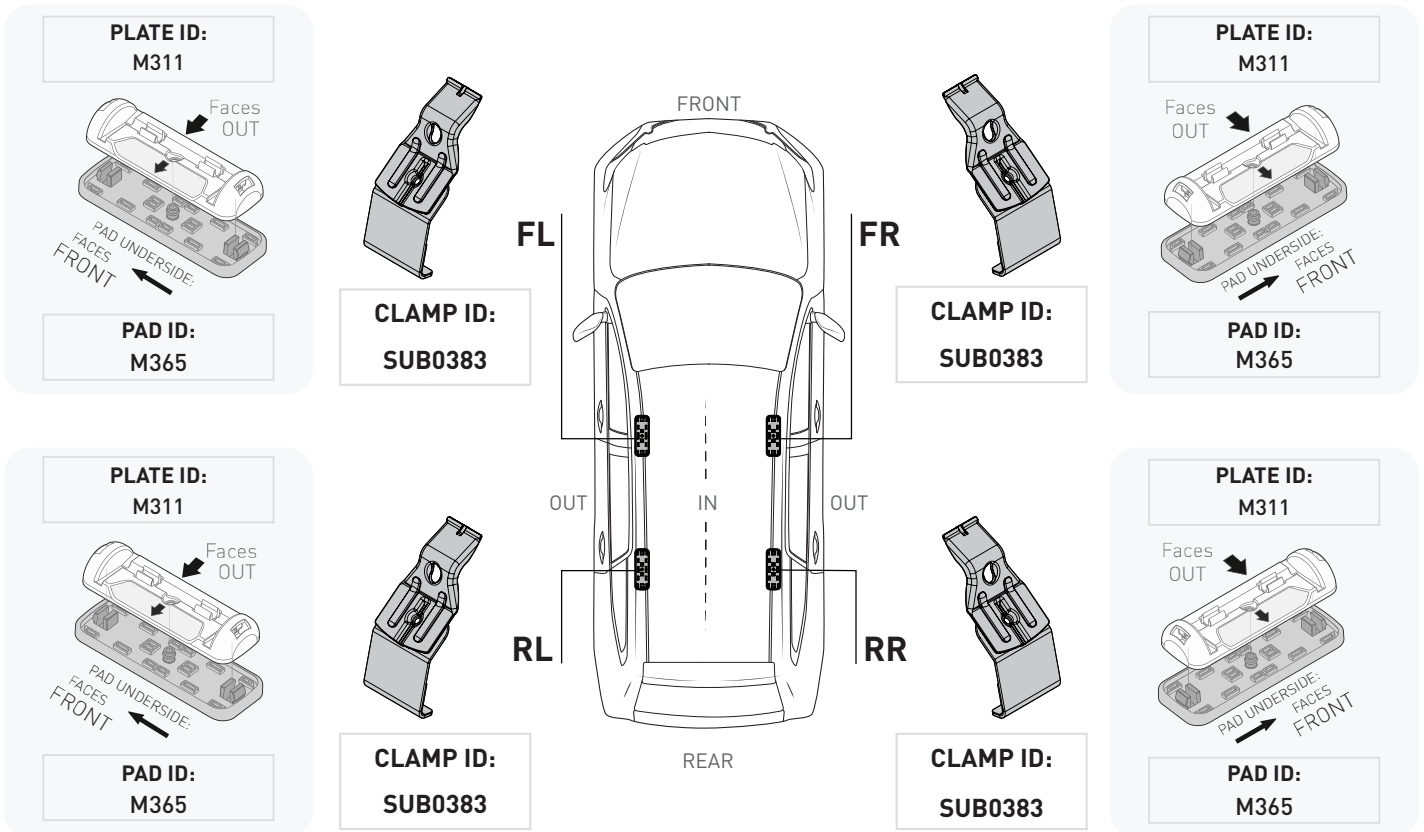

VEHICLE	KIT	CROSSBAR
Chevrolet Silverado HD (Reg. Cab)	DK227	SZ137
<b>RUNNING DATES</b>	Jul-14	
<b>VEHICLE NOTES</b>		

VISIT THE ONLINE CALCULATOR FOR CURRENT SYSTEM LOAD LIMIT DATA

**DYNAMIC ROAD LOAD LIMIT** (NOTE: DIFFERENT ON AND OFF ROAD CARGO LIMIT)  
**\*USE THE VEHICLE MANUFACTURER'S MAXIMUM ROOF ALLOWANCE IF IT IS LOWER THAN THE FIGURE LISTED**

UP TO <b>60 kg *</b> <b>132 lb</b>	<b>5 kg</b> <b>11lb</b>	UP TO <b>55 kg</b> <b>121 lb</b>	UP TO <b>28 kg</b> <b>61 lb</b>

OR  
OFF ROAD CARGO LIMIT (ON ROAD CARGO LIMIT / 2)

### PAD AND CLAMP DETAILS

### MEASUREMENT STRIPS