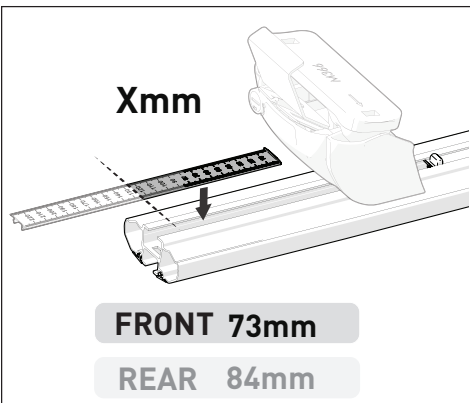

DYNAMIC ROAD LOAD LIMIT (NOTE: DIFFERENT ON AND OFF ROAD CARGO LIMIT)
***USE THE VEHICLE MANUFACTURER'S MAXIMUM ROOF ALLOWANCE IF IT IS LOWER THAN THE FIGURE LISTED**

UP TO 60 kg * 132 lb	5 kg 11lb	UP TO 55 kg 121 lb	UP TO 28 kg 61 lb

OR
OFF ROAD CARGO LIMIT (ON ROAD CARGO LIMIT / 2)

PAD AND CLAMP DETAILS

MEASUREMENT STRIPS

VEHICLE POSITIONING

NOTES FOR DEALERS / FITTERS

It is your responsibility to ensure these fitting instructions are given to the end user or client.