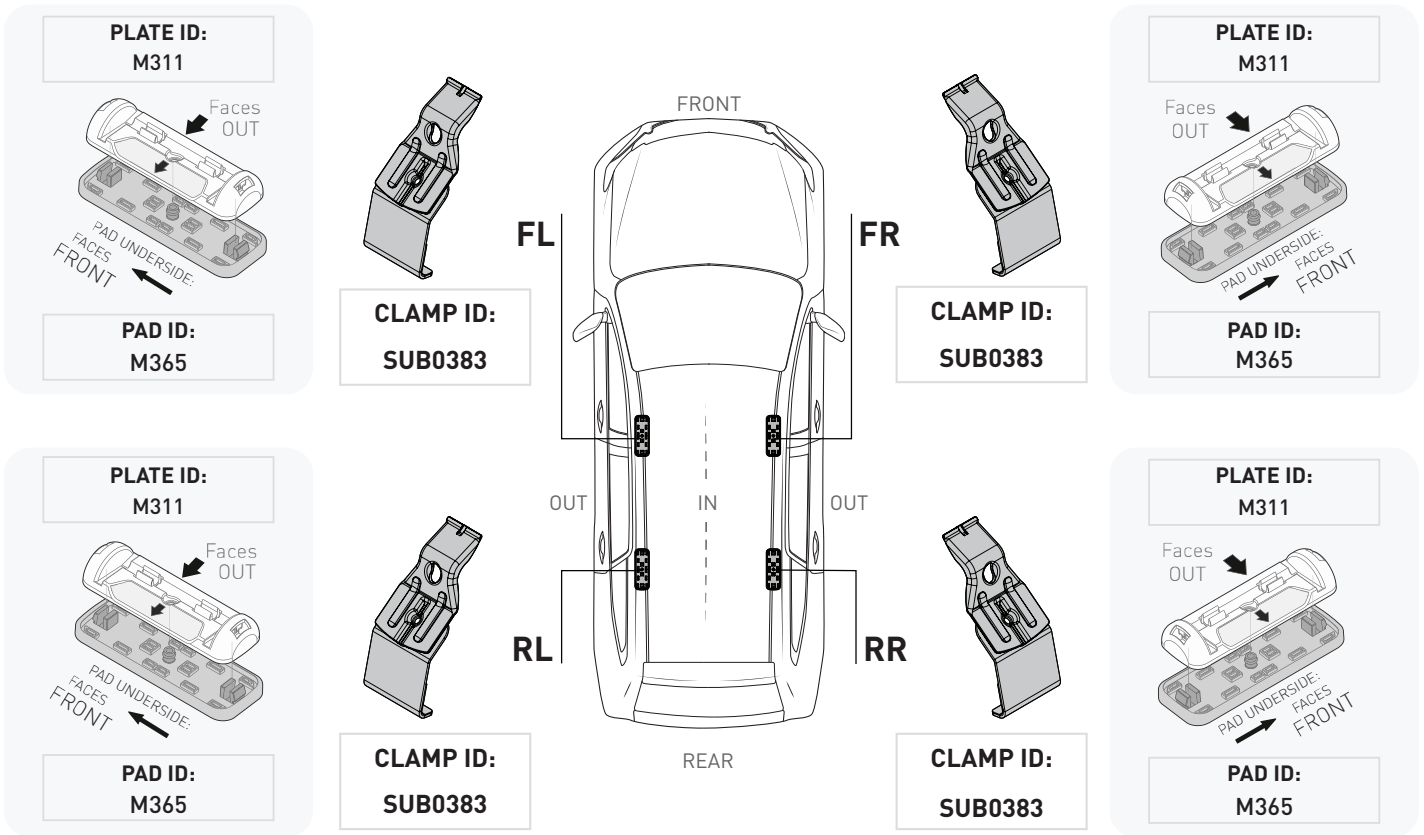

VEHICLE	KIT	CROSSBAR
Chevrolet Silverado HD (Crew Cab)	DK227	SZ137
RUNNING DATES	2007-2014	
VEHICLE NOTES	Refer to page .2 for reference images	

VISIT THE ONLINE CALCULATOR FOR CURRENT SYSTEM LOAD LIMIT DATA

DYNAMIC ROAD LOAD LIMIT (NOTE: DIFFERENT ON AND OFF ROAD CARGO LIMIT)
***USE THE VEHICLE MANUFACTURER'S MAXIMUM ROOF ALLOWANCE IF IT IS LOWER THAN THE FIGURE LISTED**

UP TO 60 kg * 132 lb	5 kg 11lb	UP TO 55 kg 121 lb	UP TO 28 kg 61 lb

OR
OFF ROAD CARGO LIMIT (ON ROAD CARGO LIMIT / 2)

PAD AND CLAMP DETAILS

MEASUREMENT STRIPS

VEHICLE POSITIONING

NOTES FOR DEALERS / FITTERS

It is your responsibility to ensure these fitting instructions are given to the end user or client.