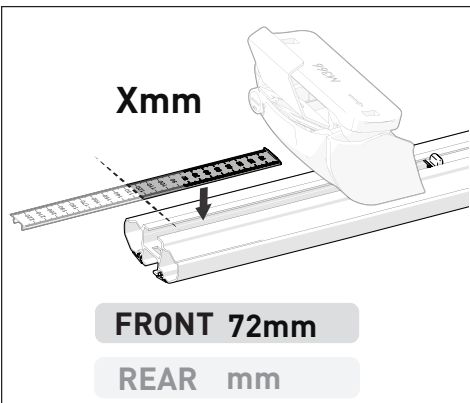

VEHICLE	KIT	CROSSBAR
Chevrolet Silverado 1500 (Reg. Cab)	DK227	SZ137
<b>RUNNING DATES</b>	Jul-13	
<b>VEHICLE NOTES</b>		

VISIT THE ONLINE CALCULATOR FOR CURRENT SYSTEM LOAD LIMIT DATA

**DYNAMIC ROAD LOAD LIMIT** (NOTE: DIFFERENT ON AND OFF ROAD CARGO LIMIT)  
**\*USE THE VEHICLE MANUFACTURER'S MAXIMUM ROOF ALLOWANCE IF IT IS LOWER THAN THE FIGURE LISTED**

UP TO <b>60 kg *</b> <b>132 lb</b>	<b>5 kg</b> <b>11lb</b>	UP TO <b>55 kg</b> <b>121 lb</b>	UP TO <b>28 kg</b> <b>61 lb</b>

OR  
OFF ROAD CARGO LIMIT (ON ROAD CARGO LIMIT / 2)

### PAD AND CLAMP DETAILS

### MEASUREMENT STRIPS