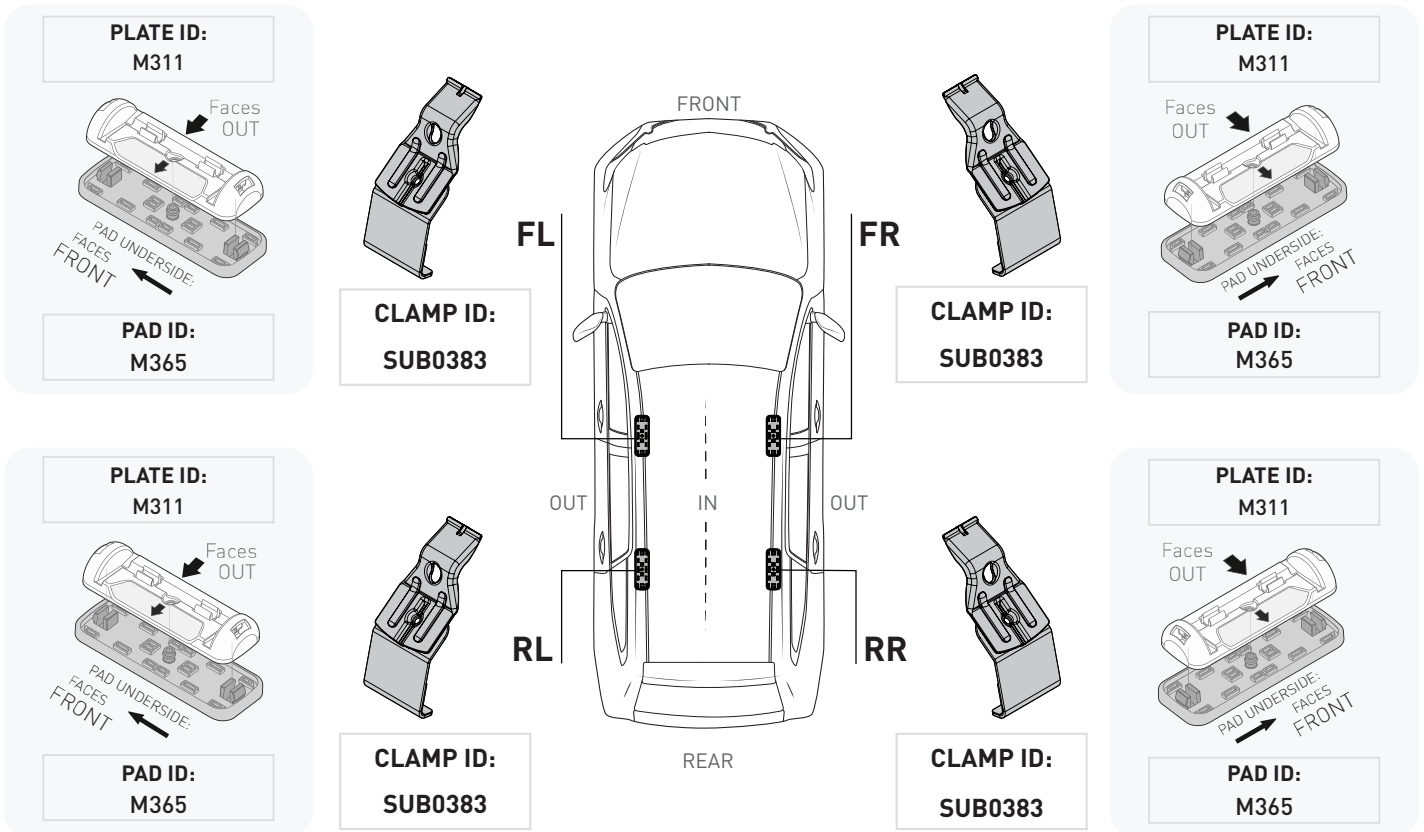

VEHICLE	KIT	CROSSBAR
Chevrolet Silverado 1500 (Reg. Cab)	DK227	SZ137
<b>RUNNING DATES</b>	Jul-13	
<b>VEHICLE NOTES</b>		

VISIT THE ONLINE CALCULATOR FOR CURRENT SYSTEM LOAD LIMIT DATA

**DYNAMIC ROAD LOAD LIMIT** (NOTE: DIFFERENT ON AND OFF ROAD CARGO LIMIT)  
**\*USE THE VEHICLE MANUFACTURER'S MAXIMUM ROOF ALLOWANCE IF IT IS LOWER THAN THE FIGURE LISTED**

UP TO <b>60 kg *</b> <b>132 lb</b>	<b>5 kg</b> <b>11lb</b>	UP TO <b>55 kg</b> <b>121 lb</b>	UP TO <b>28 kg</b> <b>61 lb</b>

OR  
OFF ROAD CARGO LIMIT (ON ROAD CARGO LIMIT / 2)

### PAD AND CLAMP DETAILS

### MEASUREMENT STRIPS