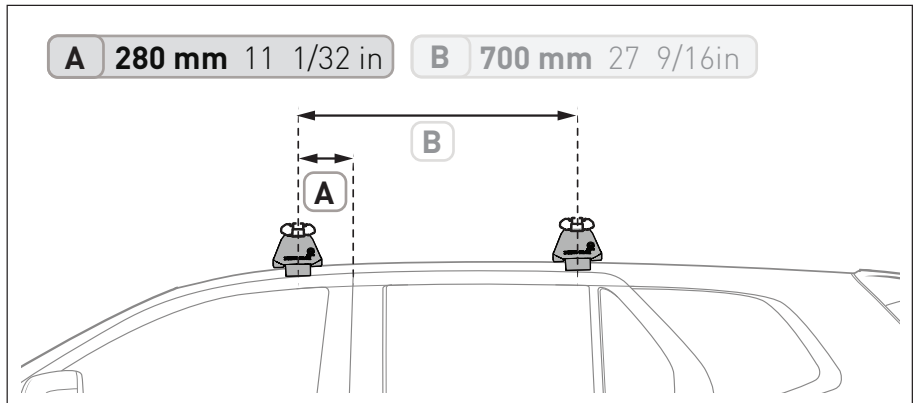

VEHICLE POSITIONING

NOTES FOR DEALERS / FITTERS

It is your responsibility to ensure these fitting instructions are given to the end user or client.

Document No: R4364
Issue No: 1
Issue Date: 18-Dec-24