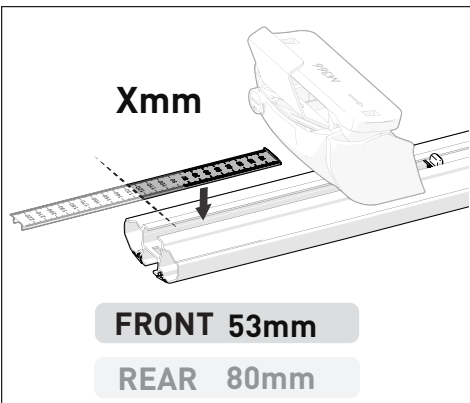

VEHICLE	KIT	CROSSBAR
Audi A4 (B8) 4dr sedan (AU/NZ)	DK208	SZ118
<b>RUNNING DATES</b>	04/08-	
<b>VEHICLE NOTES</b>		

VISIT THE ONLINE CALCULATOR FOR CURRENT SYSTEM LOAD LIMIT DATA

**DYNAMIC ROAD LOAD LIMIT** (NOTE: DIFFERENT ON AND OFF ROAD CARGO LIMIT)  
**\*USE THE VEHICLE MANUFACTURER'S MAXIMUM ROOF ALLOWANCE IF IT IS LOWER THAN THE FIGURE LISTED**

 LOAD LIMIT	 SYSTEM WEIGHT	 ON ROAD CARGO LIMIT	 OFF ROAD CARGO LIMIT (ON ROAD CARGO LIMIT / 2)
UP TO <b>75 kg *</b> <b>165 lb</b>	<b>— 5 kg</b> <b>11lb</b>	<b>= UP TO 70 kg</b> <b>154 lb</b>	<b>OR UP TO 35 kg</b> <b>77 lb</b>

### PAD AND CLAMP DETAILS

### MEASUREMENT STRIPS