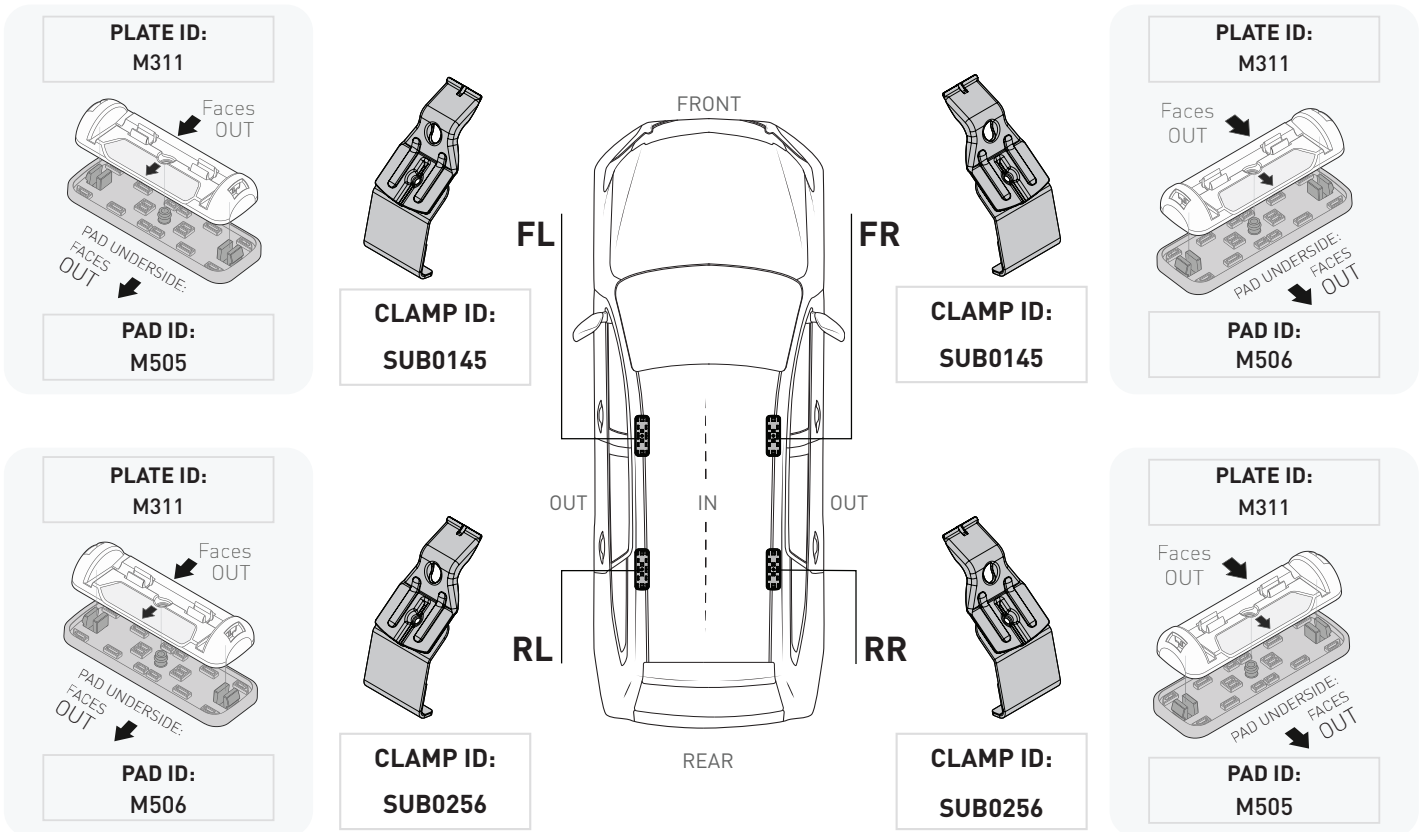

VEHICLE	KIT	CROSSBAR
Audi A4 (B8) 4dr sedan (AU/NZ)	DK208	SZ118
<b>RUNNING DATES</b>	04/08-	
<b>VEHICLE NOTES</b>		

VISIT THE ONLINE CALCULATOR FOR CURRENT SYSTEM LOAD LIMIT DATA

**DYNAMIC ROAD LOAD LIMIT** (NOTE: DIFFERENT ON AND OFF ROAD CARGO LIMIT)  
**\*USE THE VEHICLE MANUFACTURER'S MAXIMUM ROOF ALLOWANCE IF IT IS LOWER THAN THE FIGURE LISTED**

 LOAD LIMIT	 SYSTEM WEIGHT	 ON ROAD CARGO LIMIT	 OFF ROAD CARGO LIMIT (ON ROAD CARGO LIMIT / 2)
UP TO <b>75 kg *</b> <b>165 lb</b>	<b>— 5 kg</b> <b>11lb</b>	<b>= UP TO 70 kg</b> <b>154 lb</b>	<b>OR UP TO 35 kg</b> <b>77 lb</b>

### PAD AND CLAMP DETAILS

### MEASUREMENT STRIPS