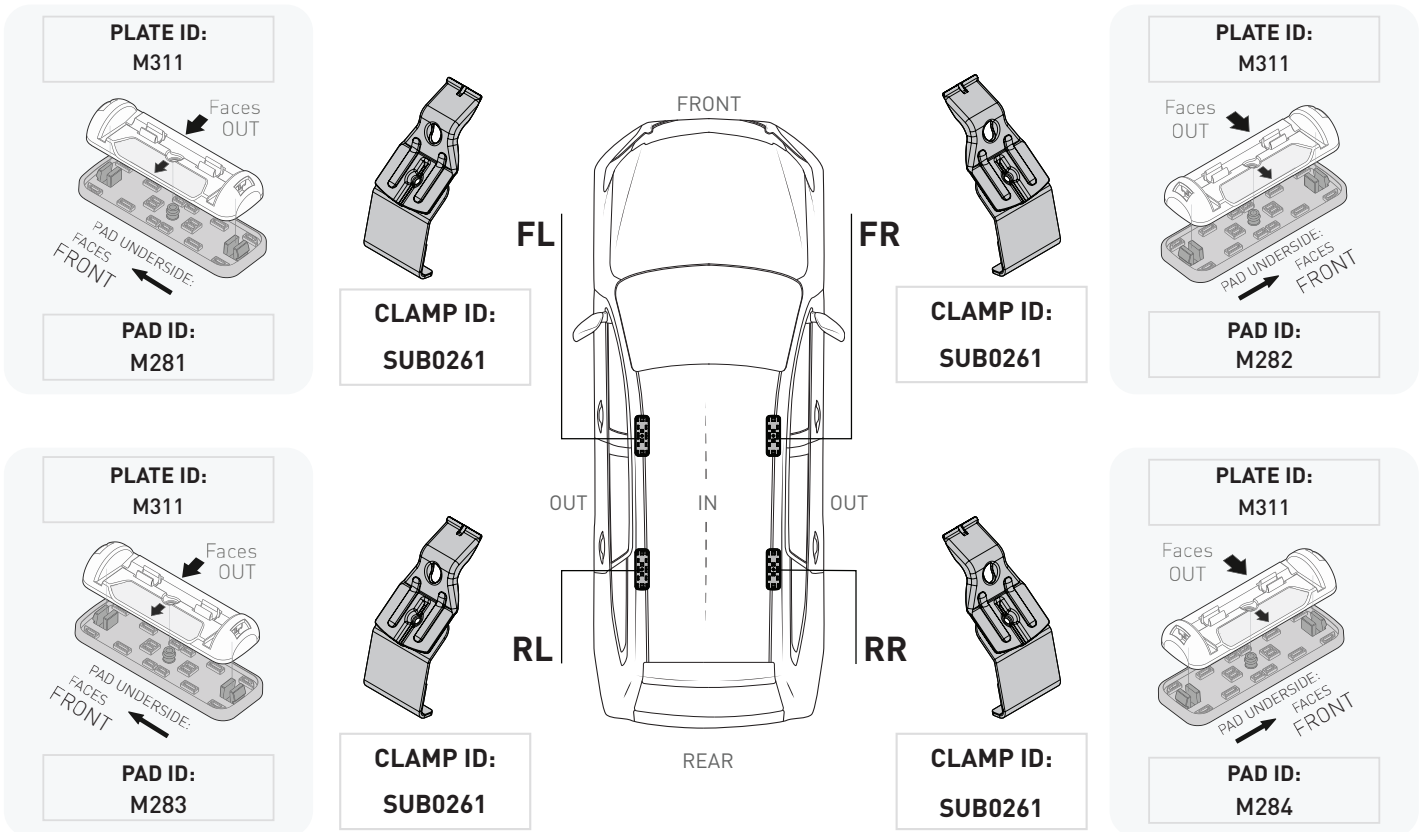

VEHICLE	KIT	CROSSBAR
Toyota Prius 5dr Hatch (ZVW30R)	DK195	SZ118
RUNNING DATES	2009-2015	
VEHICLE NOTES	DO NOT use with Panoramic Glass Roof	

VISIT THE ONLINE CALCULATOR FOR CURRENT SYSTEM LOAD LIMIT DATA

DYNAMIC ROAD LOAD LIMIT (NOTE: DIFFERENT ON AND OFF ROAD CARGO LIMIT)
***USE THE VEHICLE MANUFACTURER'S MAXIMUM ROOF ALLOWANCE IF IT IS LOWER THAN THE FIGURE LISTED**

LOAD LIMIT	SYSTEM WEIGHT	ON ROAD CARGO LIMIT	OFF ROAD CARGO LIMIT (ON ROAD CARGO LIMIT / 2)
UP TO 50 kg * 110 lb	5 kg 11lb	UP TO 45 kg 99 lb	UP TO 23 kg 50 lb

OR

PAD AND CLAMP DETAILS

MEASUREMENT STRIPS

VEHICLE POSITIONING

NOTES FOR DEALERS / FITTERS

It is your responsibility to ensure these fitting instructions are given to the end user or client.

Document No: R4350
 Issue No: 1
 Issue Date: 18-Dec-24