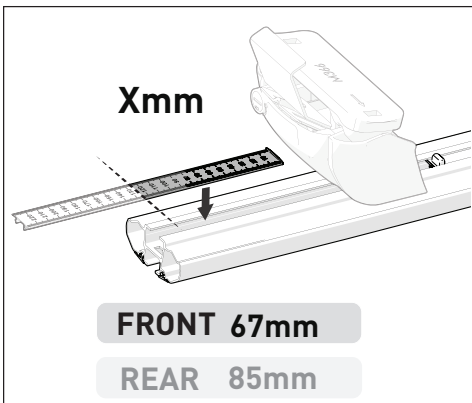

DYNAMIC ROAD LOAD LIMIT (NOTE: DIFFERENT ON AND OFF ROAD CARGO LIMIT)
***USE THE VEHICLE MANUFACTURER'S MAXIMUM ROOF ALLOWANCE IF IT IS LOWER THAN THE FIGURE LISTED**

LOAD LIMIT	SYSTEM WEIGHT	ON ROAD CARGO LIMIT	OFF ROAD CARGO LIMIT (ON ROAD CARGO LIMIT / 2)
UP TO 50 kg * 110 lb	5 kg 11lb	UP TO 45 kg 99 lb	UP TO 23 kg 50 lb

OR

PAD AND CLAMP DETAILS

MEASUREMENT STRIPS

VEHICLE POSITIONING

NOTES FOR DEALERS / FITTERS

It is your responsibility to ensure these fitting instructions are given to the end user or client.

Document No: R4350
 Issue No: 1
 Issue Date: 18-Dec-24