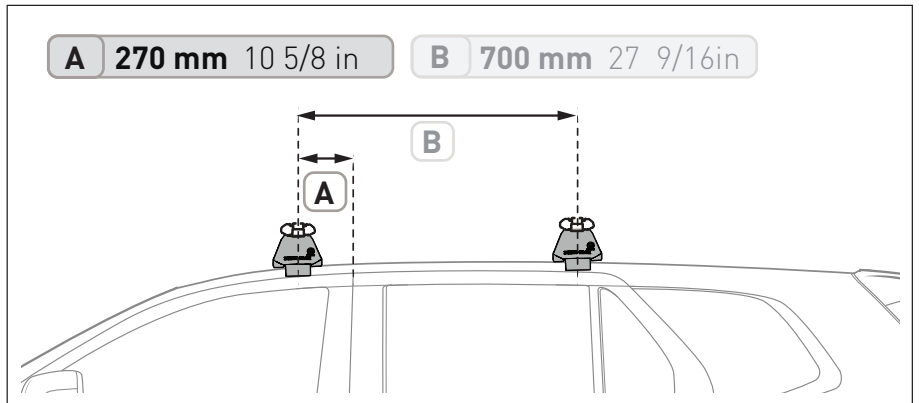

OR

PAD AND CLAMP DETAILS

MEASUREMENT STRIPS

VEHICLE POSITIONING

NOTES FOR DEALERS / FITTERS

It is your responsibility to ensure these fitting instructions are given to the end user or client.

Document No: R4350
 Issue No: 1
 Issue Date: 18-Dec-24