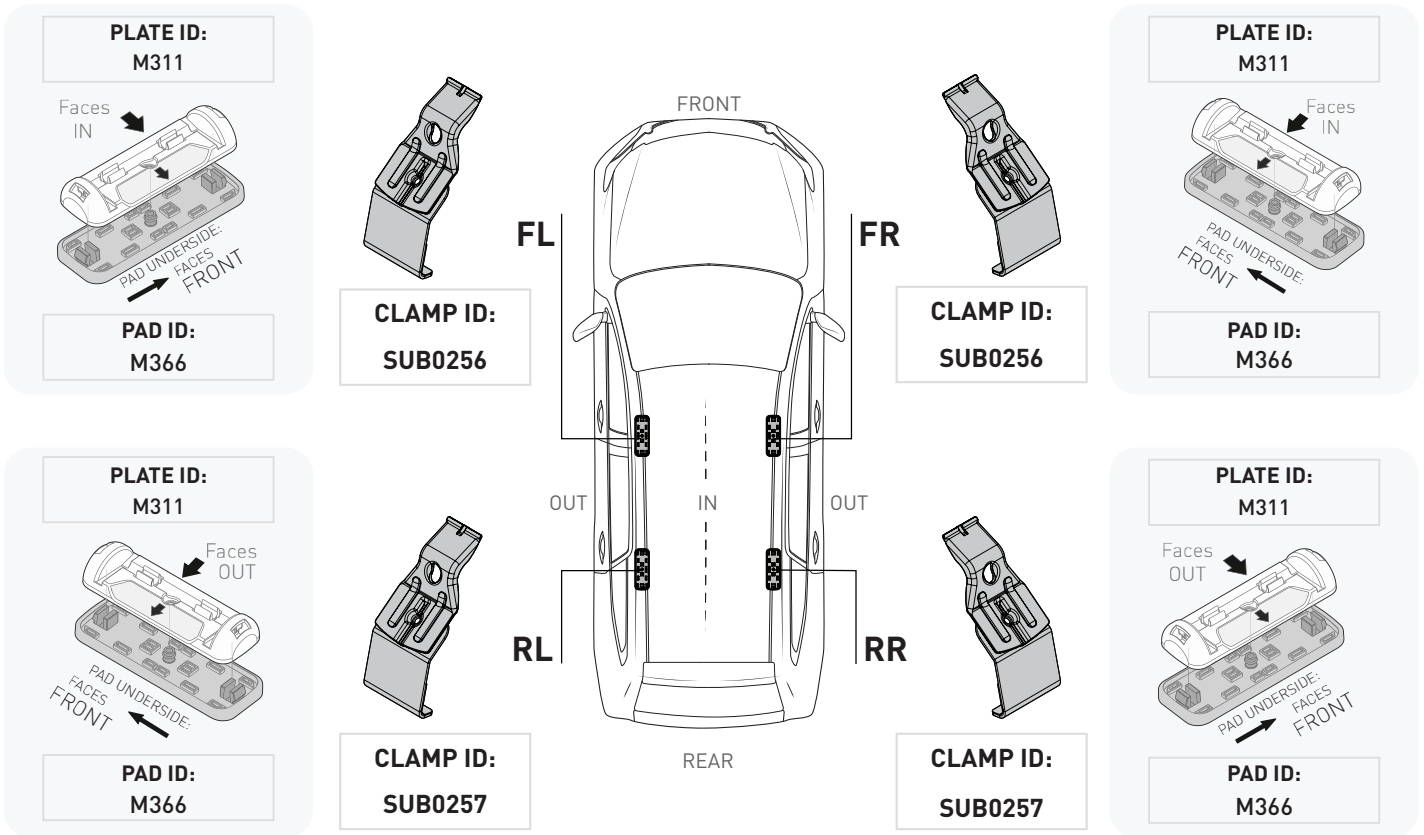

VEHICLE	KIT	CROSSBAR
Acura MDX 5dr SUV W/O rails	DK176	SZ137
RUNNING DATES	10/ 2006 on	
VEHICLE NOTES		

VISIT THE ONLINE CALCULATOR FOR CURRENT SYSTEM LOAD LIMIT DATA

DYNAMIC ROAD LOAD LIMIT (NOTE: DIFFERENT ON AND OFF ROAD CARGO LIMIT)
***USE THE VEHICLE MANUFACTURER'S MAXIMUM ROOF ALLOWANCE IF IT IS LOWER THAN THE FIGURE LISTED**

 LOAD LIMIT	 SYSTEM WEIGHT	 ON ROAD CARGO LIMIT	 OFF ROAD CARGO LIMIT (ON ROAD CARGO LIMIT / 2)
UP TO 75 kg * 165 lb	— 5 kg 11lb	= UP TO 70 kg 154 lb	OR UP TO 35 kg 77 lb

PAD AND CLAMP DETAILS

MEASUREMENT STRIPS