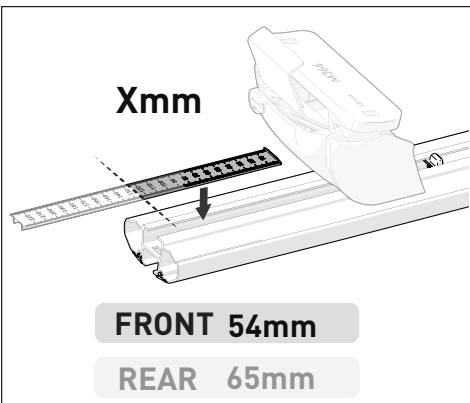

VEHICLE	KIT	CROSSBAR
Acura MDX 5dr SUV W/O rails	DK176	SZ137
RUNNING DATES	10/ 2006 on	
VEHICLE NOTES		

VISIT THE ONLINE CALCULATOR FOR CURRENT SYSTEM LOAD LIMIT DATA

DYNAMIC ROAD LOAD LIMIT (NOTE: DIFFERENT ON AND OFF ROAD CARGO LIMIT)
***USE THE VEHICLE MANUFACTURER'S MAXIMUM ROOF ALLOWANCE IF IT IS LOWER THAN THE FIGURE LISTED**

 LOAD LIMIT	 SYSTEM WEIGHT	 ON ROAD CARGO LIMIT	 OFF ROAD CARGO LIMIT (ON ROAD CARGO LIMIT / 2)
UP TO 75 kg * 165 lb	— 5 kg 11lb	= UP TO 70 kg 154 lb	OR UP TO 35 kg 77 lb

PAD AND CLAMP DETAILS

MEASUREMENT STRIPS