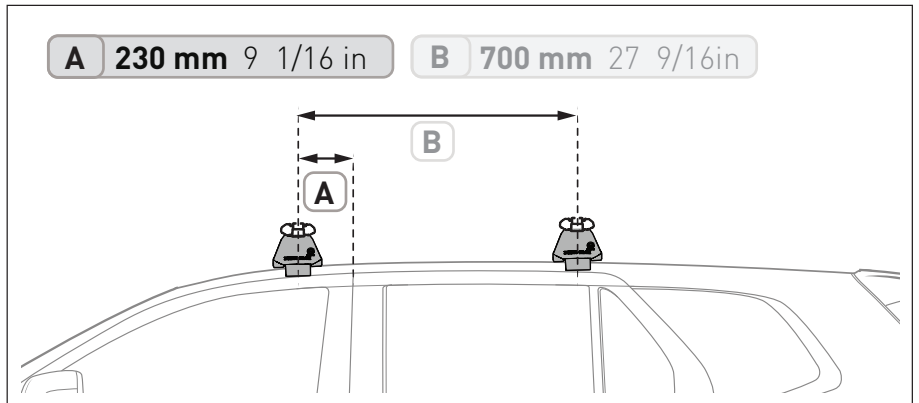

VEHICLE POSITIONING

NOTES FOR DEALERS / FITTERS

It is your responsibility to ensure these fitting instructions are given to the end user or client.

Document No: R4342
Issue No: 1
Issue Date: 18-Dec-24