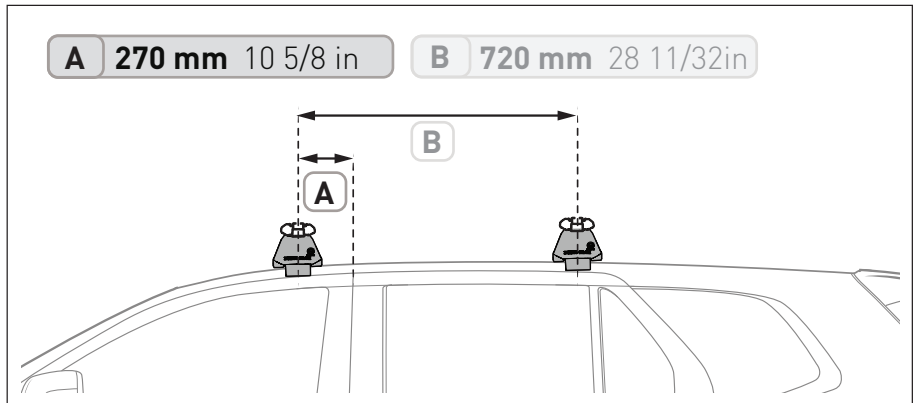

PAD ID: M567

CLAMP ID: SUB0408

MEASUREMENT STRIPS

VEHICLE POSITIONING

NOTES FOR DEALERS / FITTERS

It is your responsibility to ensure these fitting instructions are given to the end user or client.