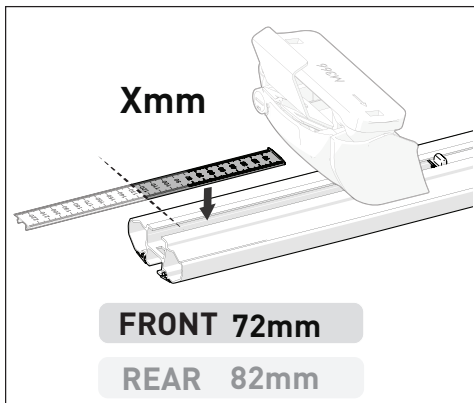

CLAMP ID: SUB0407

PLATE ID: M311

PAD ID: M565

CLAMP ID: SUB0407

PLATE ID: M311

PAD ID: M566

CLAMP ID: SUB0408

PLATE ID: M311

PAD ID: M567

CLAMP ID: SUB0408

MEASUREMENT STRIPS

VEHICLE POSITIONING

NOTES FOR DEALERS / FITTERS

It is your responsibility to ensure these fitting instructions are given to the end user or client.