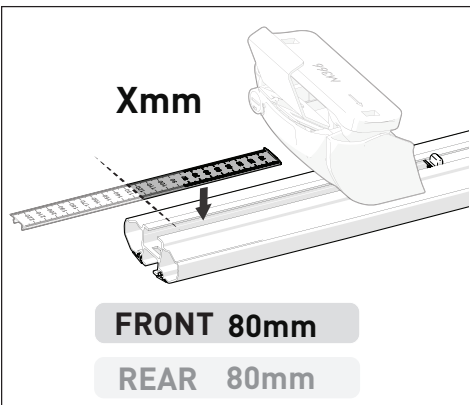

VEHICLE	KIT	CROSSBAR
Ford Falcon / FPV FG 4dr sedan	DK133	SZ137
RUNNING DATES	2008-	
VEHICLE NOTES		

VISIT THE ONLINE CALCULATOR FOR CURRENT SYSTEM LOAD LIMIT DATA

DYNAMIC ROAD LOAD LIMIT (NOTE: DIFFERENT ON AND OFF ROAD CARGO LIMIT)
***USE THE VEHICLE MANUFACTURER'S MAXIMUM ROOF ALLOWANCE IF IT IS LOWER THAN THE FIGURE LISTED**

LOAD LIMIT	SYSTEM WEIGHT	ON ROAD CARGO LIMIT	OFF ROAD CARGO LIMIT (ON ROAD CARGO LIMIT / 2)
UP TO 75 kg * 165 lb	5 kg 11lb	UP TO 70 kg 154 lb	UP TO 35 kg 77 lb

OR

PAD AND CLAMP DETAILS

MEASUREMENT STRIPS