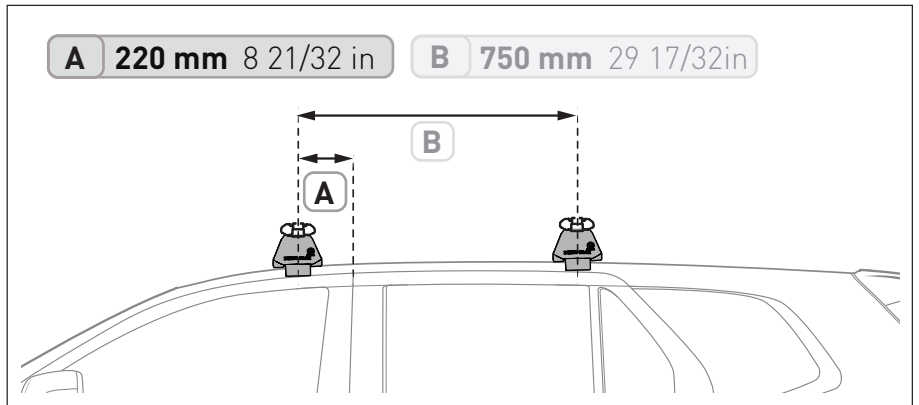

VEHICLE POSITIONING

NOTES FOR DEALERS / FITTERS

It is your responsibility to ensure these fitting instructions are given to the end user or client.