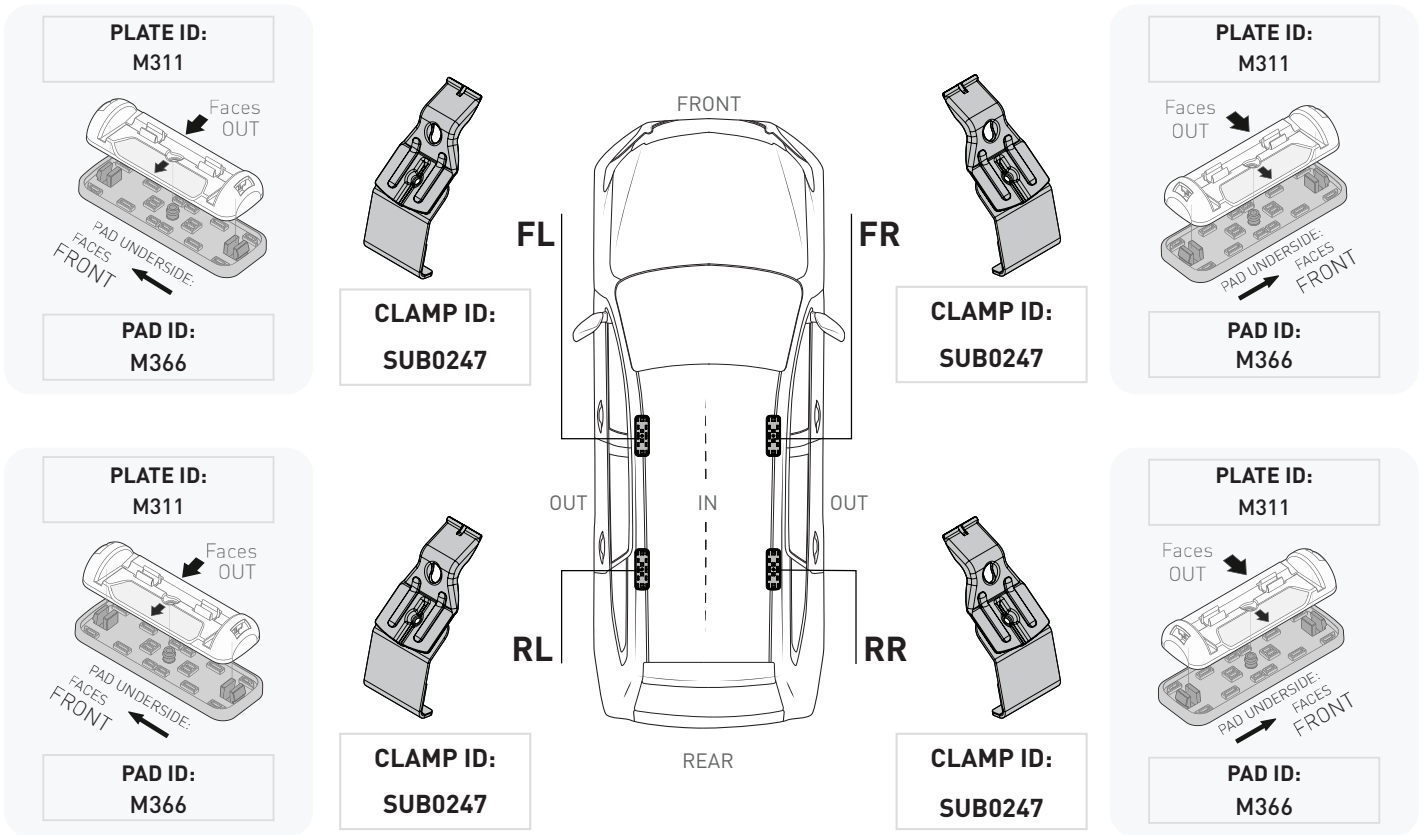

VEHICLE	KIT	CROSSBAR
Ford Falcon / FPV FG 4dr sedan	DK133	SZ137
RUNNING DATES	2008-	
VEHICLE NOTES		

VISIT THE ONLINE CALCULATOR FOR CURRENT SYSTEM LOAD LIMIT DATA

DYNAMIC ROAD LOAD LIMIT (NOTE: DIFFERENT ON AND OFF ROAD CARGO LIMIT)
***USE THE VEHICLE MANUFACTURER'S MAXIMUM ROOF ALLOWANCE IF IT IS LOWER THAN THE FIGURE LISTED**

LOAD LIMIT	SYSTEM WEIGHT	ON ROAD CARGO LIMIT	OFF ROAD CARGO LIMIT (ON ROAD CARGO LIMIT / 2)
UP TO 75 kg * 165 lb	5 kg 11lb	UP TO 70 kg 154 lb	UP TO 35 kg 77 lb

OR

PAD AND CLAMP DETAILS

MEASUREMENT STRIPS