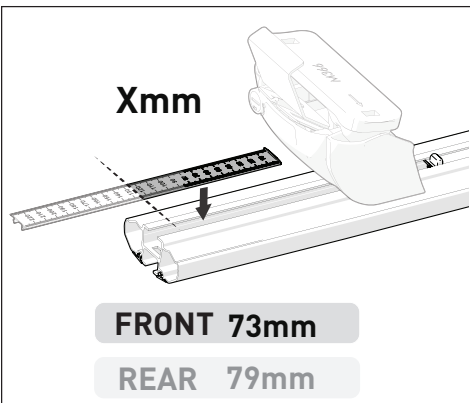

VEHICLE	KIT	CROSSBAR
Toyota Avenis Verso Minivan	DK078	SZ126
RUNNING DATES	12/01- 11/10	
VEHICLE NOTES		

VISIT THE ONLINE CALCULATOR FOR CURRENT SYSTEM LOAD LIMIT DATA

DYNAMIC ROAD LOAD LIMIT (NOTE: DIFFERENT ON AND OFF ROAD CARGO LIMIT)
***USE THE VEHICLE MANUFACTURER'S MAXIMUM ROOF ALLOWANCE IF IT IS LOWER THAN THE FIGURE LISTED**

LOAD LIMIT	SYSTEM WEIGHT	ON ROAD CARGO LIMIT	OFF ROAD CARGO LIMIT (ON ROAD CARGO LIMIT / 2)
UP TO 75 kg * 165 lb	5 kg 11lb	UP TO 70 kg 154 lb	UP TO 35 kg 77 lb

OR

PAD AND CLAMP DETAILS

MEASUREMENT STRIPS