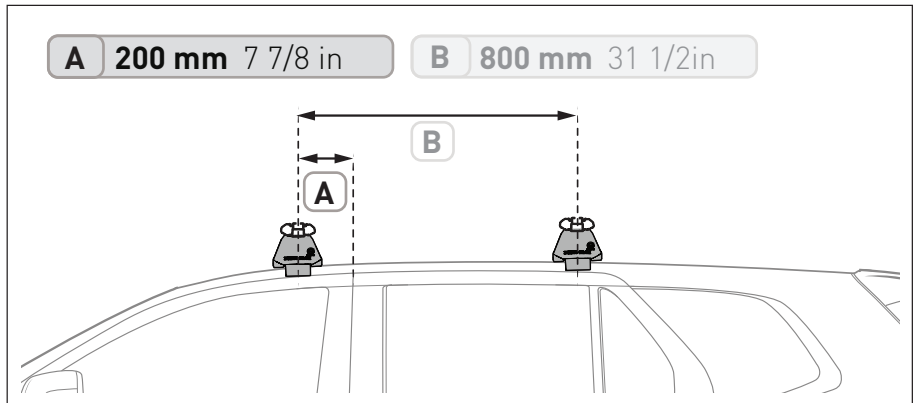

VEHICLE POSITIONING

NOTES FOR DEALERS / FITTERS

It is your responsibility to ensure these fitting instructions are given to the end user or client.