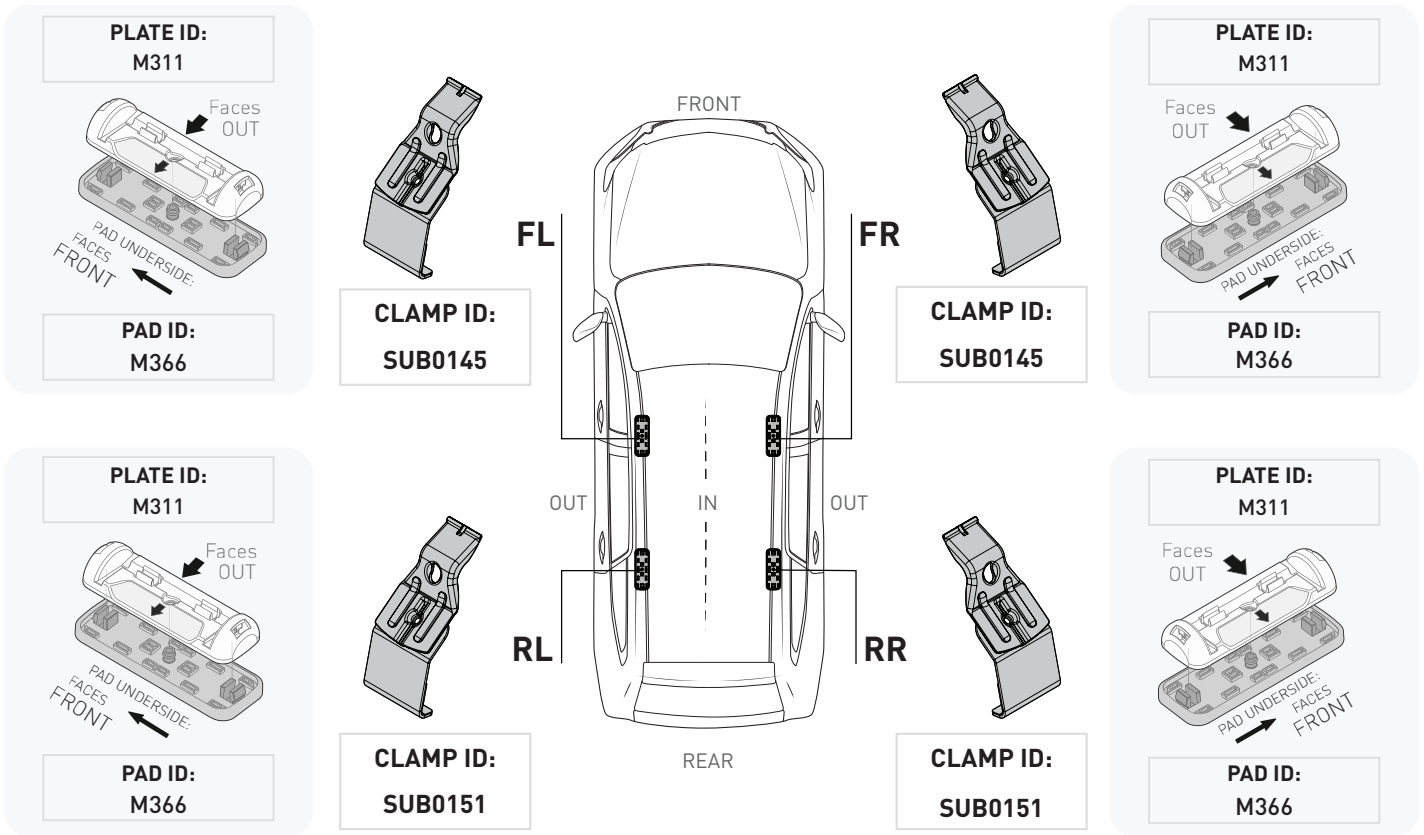

VEHICLE	KIT	CROSSBAR
Toyota Avenis Verso Minivan	DK078	SZ126
RUNNING DATES	12/01- 11/10	
VEHICLE NOTES		

VISIT THE ONLINE CALCULATOR FOR CURRENT SYSTEM LOAD LIMIT DATA

DYNAMIC ROAD LOAD LIMIT (NOTE: DIFFERENT ON AND OFF ROAD CARGO LIMIT)
***USE THE VEHICLE MANUFACTURER'S MAXIMUM ROOF ALLOWANCE IF IT IS LOWER THAN THE FIGURE LISTED**

LOAD LIMIT	SYSTEM WEIGHT	ON ROAD CARGO LIMIT	OFF ROAD CARGO LIMIT (ON ROAD CARGO LIMIT / 2)
UP TO 75 kg * 165 lb	5 kg 11lb	UP TO 70 kg 154 lb	UP TO 35 kg 77 lb

OR

PAD AND CLAMP DETAILS

MEASUREMENT STRIPS