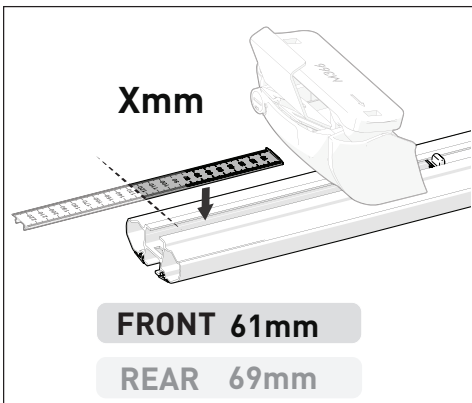

VEHICLE	KIT	CROSSBAR
Kia Rondo/ Kia Carens 4dr Wagon	DK046	SZ126
<b>RUNNING DATES</b>	07-13	
<b>VEHICLE NOTES</b>		

VISIT THE ONLINE CALCULATOR FOR CURRENT SYSTEM LOAD LIMIT DATA

**DYNAMIC ROAD LOAD LIMIT** (NOTE: DIFFERENT ON AND OFF ROAD CARGO LIMIT)  
**\*USE THE VEHICLE MANUFACTURER'S MAXIMUM ROOF ALLOWANCE IF IT IS LOWER THAN THE FIGURE LISTED**

 LOAD LIMIT	 SYSTEM WEIGHT	 ON ROAD CARGO LIMIT	 OFF ROAD CARGO LIMIT (ON ROAD CARGO LIMIT / 2)
UP TO <b>75 kg *</b> <b>165 lb</b>	<b>— 5 kg</b> <b>11lb</b>	<b>= UP TO 70 kg</b> <b>154 lb</b>	<b>OR UP TO 35 kg</b> <b>77 lb</b>

### PAD AND CLAMP DETAILS

### MEASUREMENT STRIPS