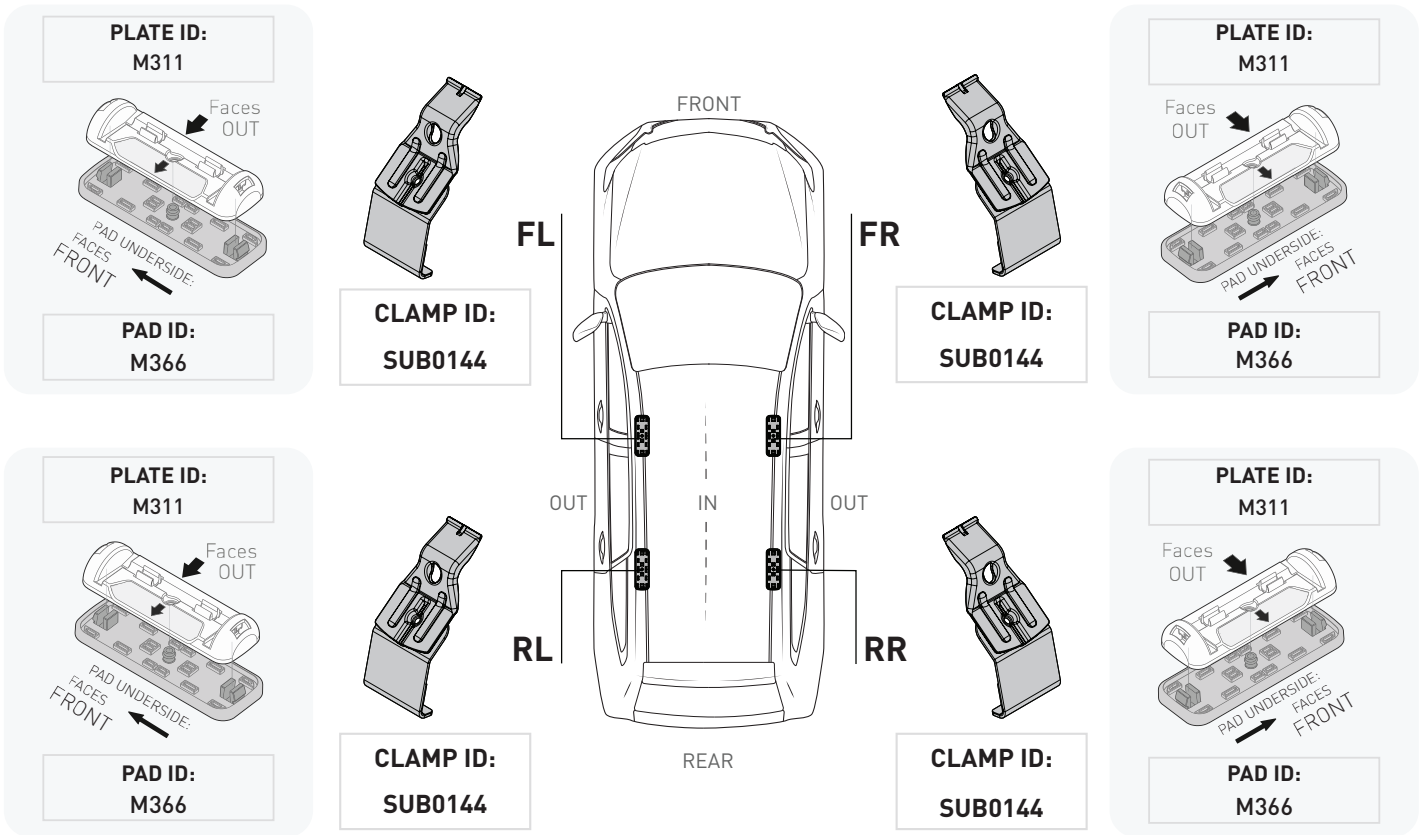

VEHICLE	KIT	CROSSBAR
Kia Rondo/ Kia Carens 4dr Wagon	DK046	SZ126
<b>RUNNING DATES</b>	07-13	
<b>VEHICLE NOTES</b>		

VISIT THE ONLINE CALCULATOR FOR CURRENT SYSTEM LOAD LIMIT DATA

**DYNAMIC ROAD LOAD LIMIT** (NOTE: DIFFERENT ON AND OFF ROAD CARGO LIMIT)  
**\*USE THE VEHICLE MANUFACTURER'S MAXIMUM ROOF ALLOWANCE IF IT IS LOWER THAN THE FIGURE LISTED**

 LOAD LIMIT	 SYSTEM WEIGHT	 ON ROAD CARGO LIMIT	 OFF ROAD CARGO LIMIT (ON ROAD CARGO LIMIT / 2)
UP TO <b>75 kg *</b> <b>165 lb</b>	<b>— 5 kg</b> <b>11lb</b>	<b>= UP TO 70 kg</b> <b>154 lb</b>	<b>OR UP TO 35 kg</b> <b>77 lb</b>

### PAD AND CLAMP DETAILS

### MEASUREMENT STRIPS