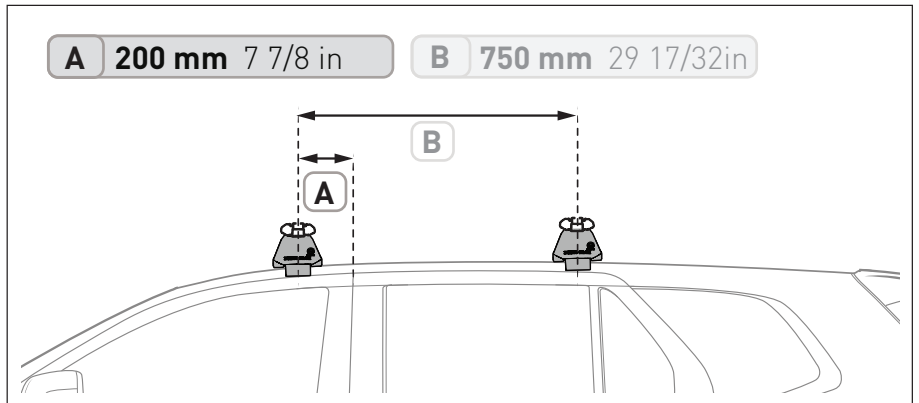

VEHICLE POSITIONING

NOTES FOR DEALERS / FITTERS

It is your responsibility to ensure these fitting instructions are given to the end user or client.