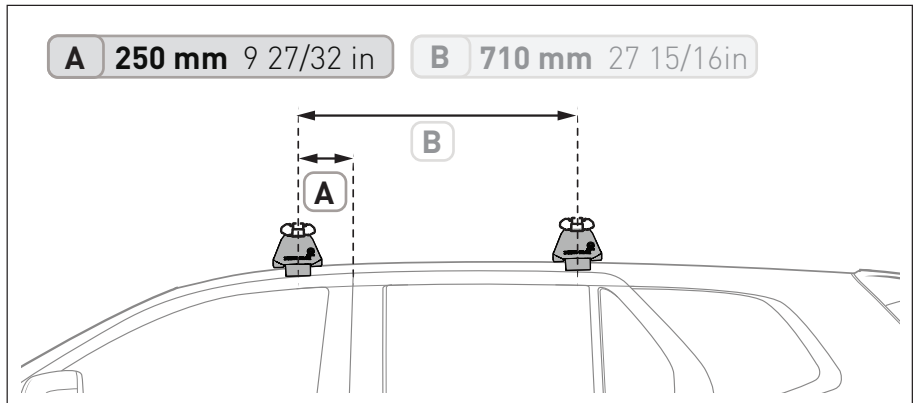

VEHICLE POSITIONING

NOTES FOR DEALERS / FITTERS

It is your responsibility to ensure these fitting instructions are given to the end user or client.