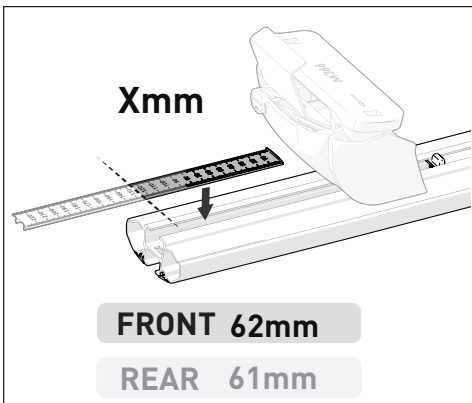

VEHICLE	KIT	CROSSBAR
BMW 5 Series 4dr Sedan E60	DK046	SZ126
RUNNING DATES	03 - 10	
VEHICLE NOTES		

VISIT THE ONLINE CALCULATOR FOR CURRENT SYSTEM LOAD LIMIT DATA

DYNAMIC ROAD LOAD LIMIT (NOTE: DIFFERENT ON AND OFF ROAD CARGO LIMIT)
***USE THE VEHICLE MANUFACTURER'S MAXIMUM ROOF ALLOWANCE IF IT IS LOWER THAN THE FIGURE LISTED**

LOAD LIMIT	SYSTEM WEIGHT	ON ROAD CARGO LIMIT	OFF ROAD CARGO LIMIT (ON ROAD CARGO LIMIT / 2)
UP TO 75 kg * 165 lb	5 kg 11lb	UP TO 70 kg 154 lb	UP TO 35 kg 77 lb

OR

PAD AND CLAMP DETAILS

MEASUREMENT STRIPS