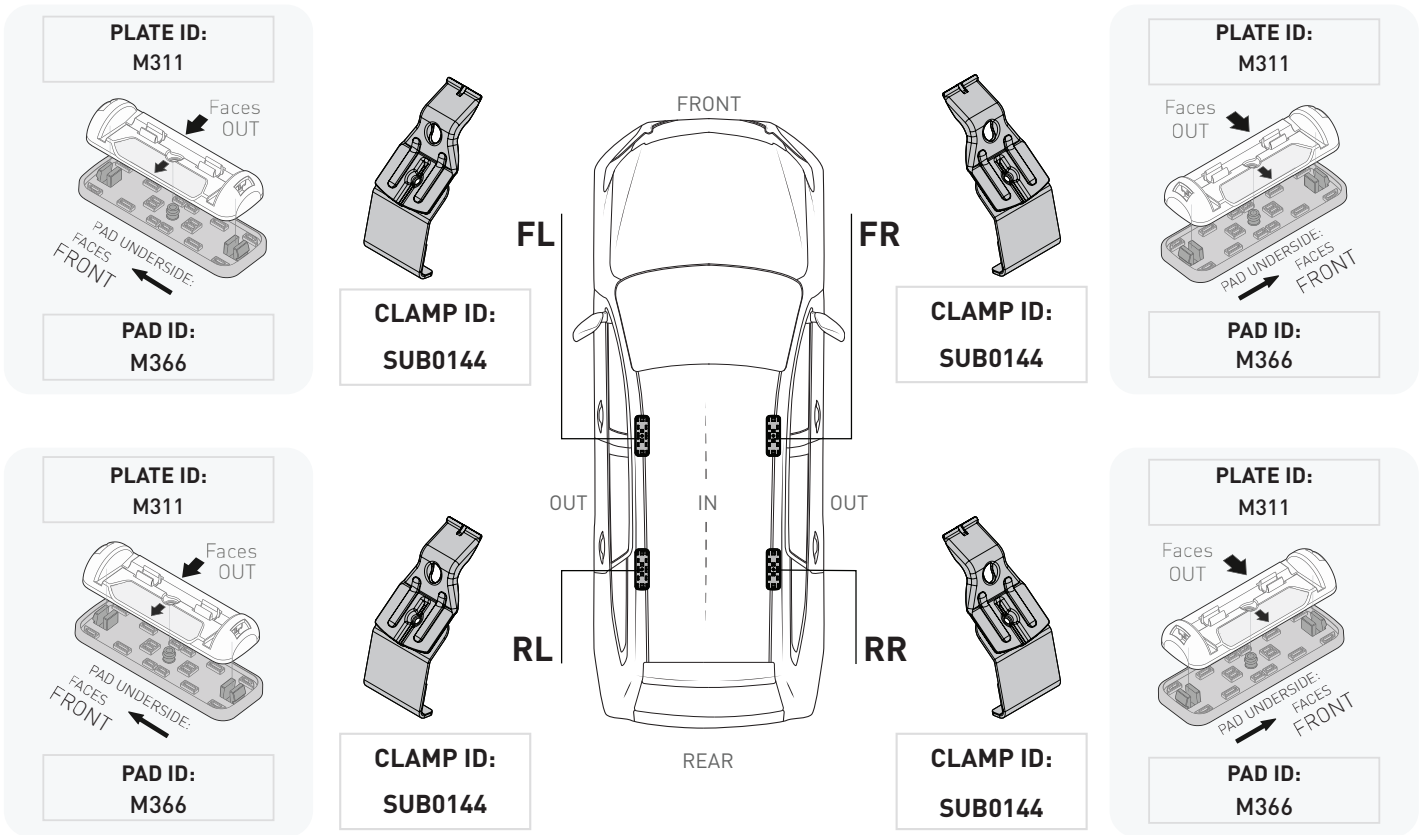

VEHICLE	KIT	CROSSBAR
BMW 5 Series 4dr Sedan E60	DK046	SZ126
RUNNING DATES	03 - 10	
VEHICLE NOTES		

VISIT THE ONLINE CALCULATOR FOR CURRENT SYSTEM LOAD LIMIT DATA

DYNAMIC ROAD LOAD LIMIT (NOTE: DIFFERENT ON AND OFF ROAD CARGO LIMIT)
***USE THE VEHICLE MANUFACTURER'S MAXIMUM ROOF ALLOWANCE IF IT IS LOWER THAN THE FIGURE LISTED**

LOAD LIMIT	SYSTEM WEIGHT	ON ROAD CARGO LIMIT	OFF ROAD CARGO LIMIT (ON ROAD CARGO LIMIT / 2)
UP TO 75 kg * 165 lb	5 kg 11lb	UP TO 70 kg 154 lb	UP TO 35 kg 77 lb

OR

PAD AND CLAMP DETAILS

MEASUREMENT STRIPS