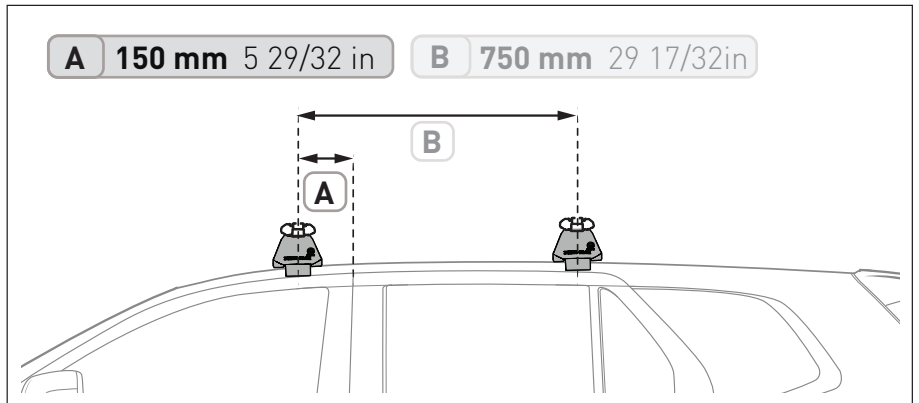

VEHICLE POSITIONING

NOTES FOR DEALERS / FITTERS

It is your responsibility to ensure these fitting instructions are given to the end user or client.