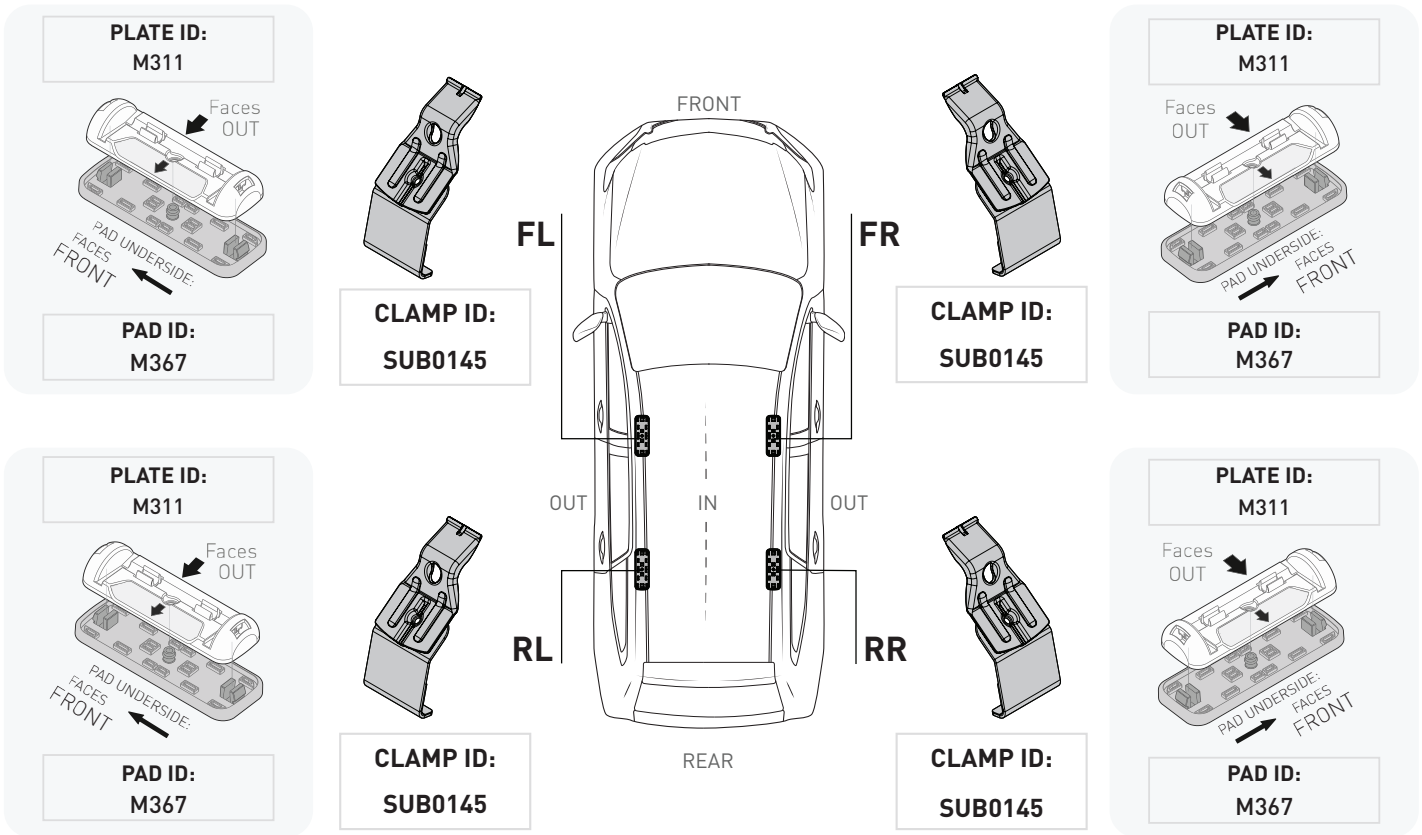

VEHICLE	KIT	CROSSBAR
Toyota Rav 4 LWB 4dr SUV	DK043	SZ126
RUNNING DATES	06 -12	
VEHICLE NOTES		

VISIT THE ONLINE CALCULATOR FOR CURRENT SYSTEM LOAD LIMIT DATA

DYNAMIC ROAD LOAD LIMIT (NOTE: DIFFERENT ON AND OFF ROAD CARGO LIMIT)
***USE THE VEHICLE MANUFACTURER'S MAXIMUM ROOF ALLOWANCE IF IT IS LOWER THAN THE FIGURE LISTED**

 LOAD LIMIT UP TO 60 kg * 132 lb	 SYSTEM WEIGHT — 5 kg 11lb	 ON ROAD CARGO LIMIT UP TO 55 kg 121 lb	 OFF ROAD CARGO LIMIT (ON ROAD CARGO LIMIT / 2) OR UP TO 28 kg 61 lb
---	---	--	---

PAD AND CLAMP DETAILS

MEASUREMENT STRIPS

VEHICLE POSITIONING

NOTES FOR DEALERS / FITTERS

It is your responsibility to ensure these fitting instructions are given to the end user or client.