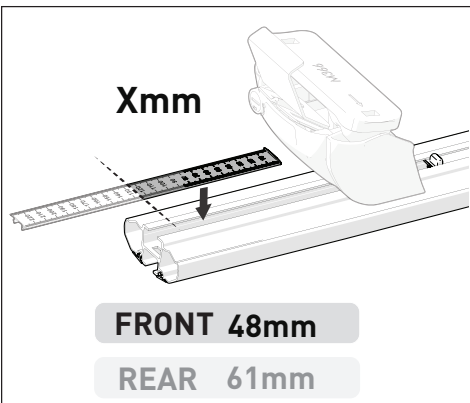

MEASUREMENT STRIPS