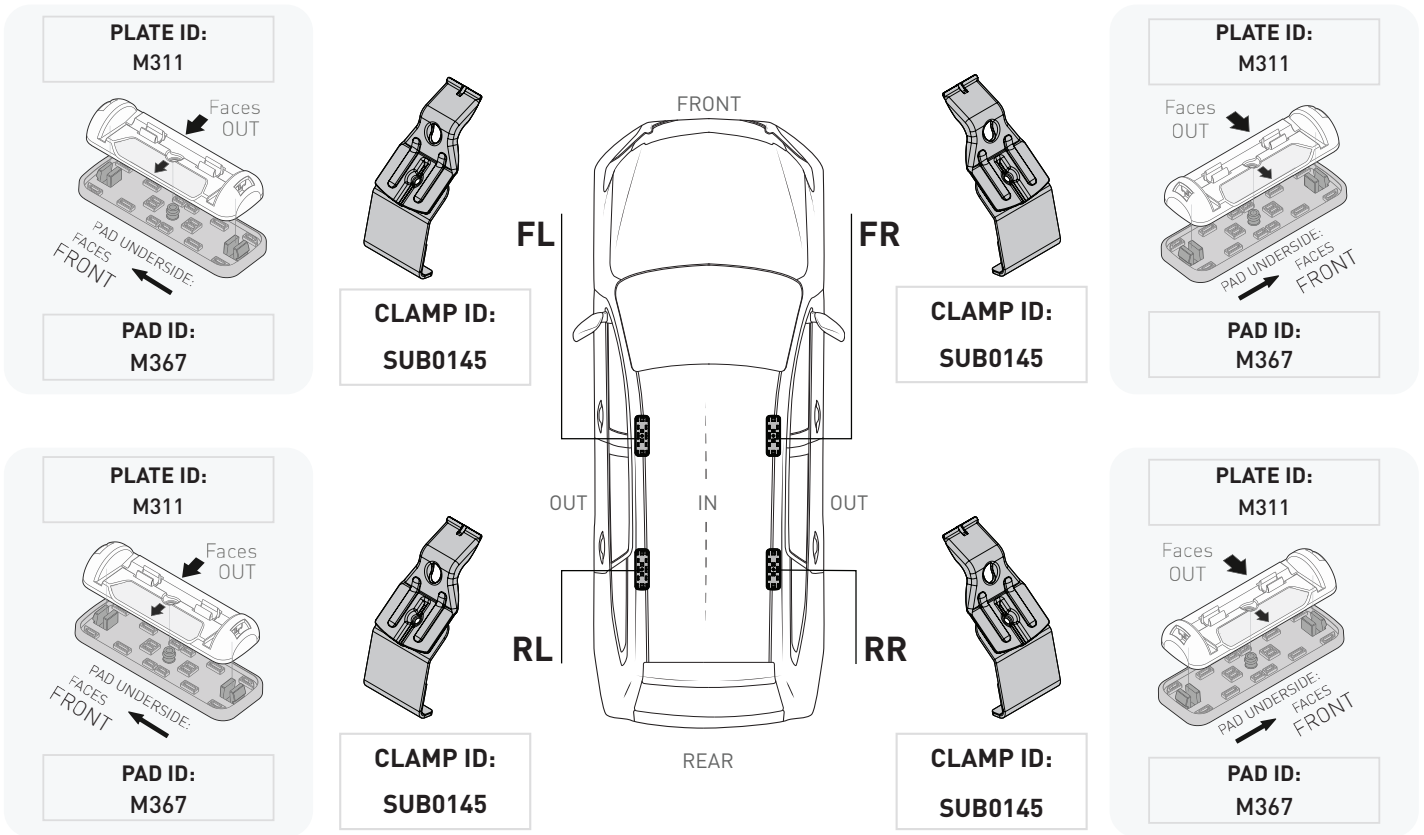

VEHICLE	KIT	CROSSBAR
Mazda 6 4dr Sedan	DK043	SZ118
RUNNING DATES	02-2008	
VEHICLE NOTES		

VISIT THE ONLINE CALCULATOR FOR CURRENT SYSTEM LOAD LIMIT DATA

DYNAMIC ROAD LOAD LIMIT (NOTE: DIFFERENT ON AND OFF ROAD CARGO LIMIT)
***USE THE VEHICLE MANUFACTURER'S MAXIMUM ROOF ALLOWANCE IF IT IS LOWER THAN THE FIGURE LISTED**

LOAD LIMIT	SYSTEM WEIGHT	ON ROAD CARGO LIMIT	OFF ROAD CARGO LIMIT (ON ROAD CARGO LIMIT / 2)
UP TO 75 kg * 165 lb	5 kg 11lb	UP TO 70 kg 154 lb	UP TO 35 kg 77 lb

OR

PAD AND CLAMP DETAILS

MEASUREMENT STRIPS