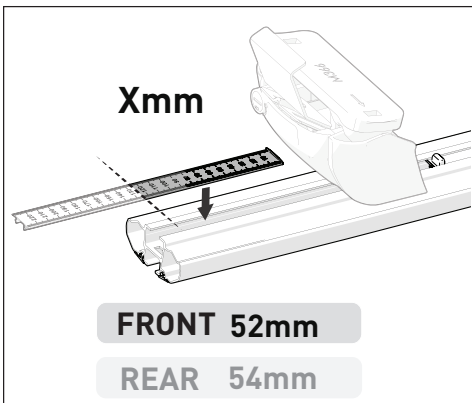

VEHICLE	KIT	CROSSBAR
Mazda 6 4dr Sedan	DK043	SZ118
RUNNING DATES	02-2008	
VEHICLE NOTES		

VISIT THE ONLINE CALCULATOR FOR CURRENT SYSTEM LOAD LIMIT DATA

DYNAMIC ROAD LOAD LIMIT (NOTE: DIFFERENT ON AND OFF ROAD CARGO LIMIT)
***USE THE VEHICLE MANUFACTURER'S MAXIMUM ROOF ALLOWANCE IF IT IS LOWER THAN THE FIGURE LISTED**

LOAD LIMIT	SYSTEM WEIGHT	ON ROAD CARGO LIMIT	OFF ROAD CARGO LIMIT (ON ROAD CARGO LIMIT / 2)
UP TO 75 kg * 165 lb	5 kg 11lb	UP TO 70 kg 154 lb	UP TO 35 kg 77 lb

OR

PAD AND CLAMP DETAILS

MEASUREMENT STRIPS