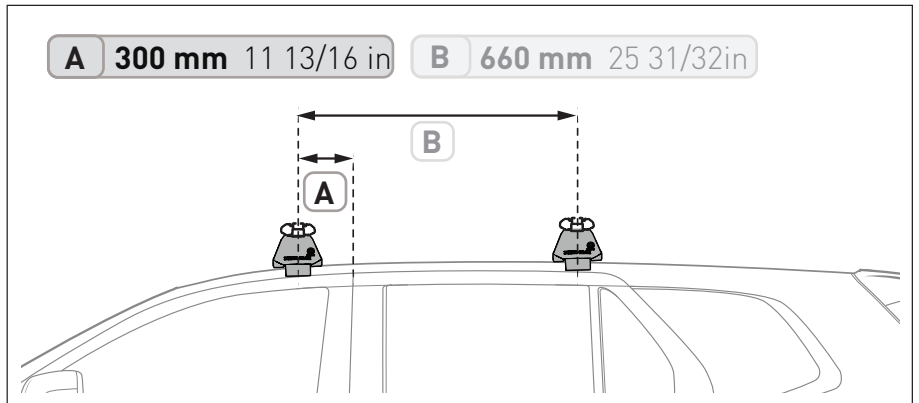

VEHICLE POSITIONING

NOTES FOR DEALERS / FITTERS

It is your responsibility to ensure these fitting instructions are given to the end user or client.