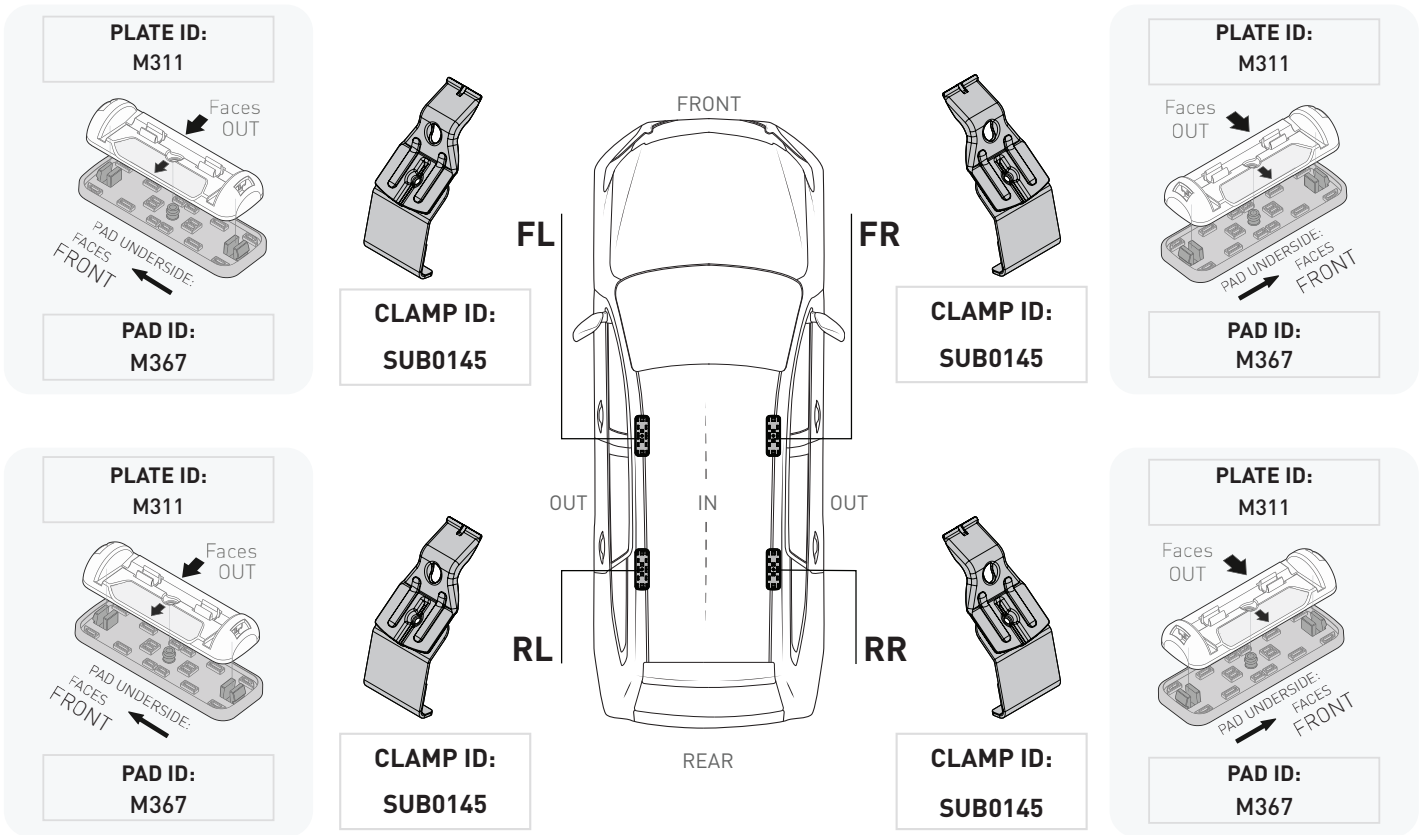

VEHICLE	KIT	CROSSBAR
Dodge RAM 2500/ 3500 Mega Cab	DK043	SZ150
RUNNING DATES	10-	
VEHICLE NOTES		

VISIT THE ONLINE CALCULATOR FOR CURRENT SYSTEM LOAD LIMIT DATA

DYNAMIC ROAD LOAD LIMIT (NOTE: DIFFERENT ON AND OFF ROAD CARGO LIMIT)
***USE THE VEHICLE MANUFACTURER'S MAXIMUM ROOF ALLOWANCE IF IT IS LOWER THAN THE FIGURE LISTED**

LOAD LIMIT	SYSTEM WEIGHT	ON ROAD CARGO LIMIT	OFF ROAD CARGO LIMIT (ON ROAD CARGO LIMIT / 2)
UP TO 75 kg * 165 lb	5 kg 11lb	UP TO 70 kg 154 lb	UP TO 35 kg 77 lb

OR

PAD AND CLAMP DETAILS

MEASUREMENT STRIPS