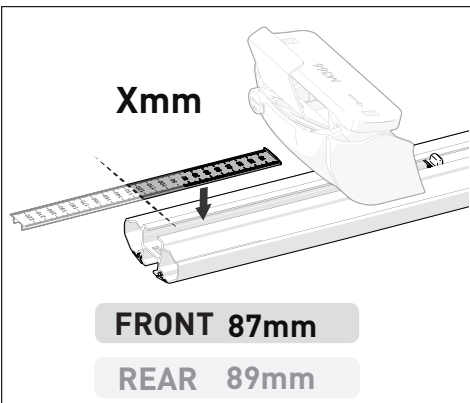

VEHICLE	KIT	CROSSBAR
Dodge RAM 2500/ 3500 Mega Cab	DK043	SZ150
RUNNING DATES	10-	
VEHICLE NOTES		

VISIT THE ONLINE CALCULATOR FOR CURRENT SYSTEM LOAD LIMIT DATA

DYNAMIC ROAD LOAD LIMIT (NOTE: DIFFERENT ON AND OFF ROAD CARGO LIMIT)
***USE THE VEHICLE MANUFACTURER'S MAXIMUM ROOF ALLOWANCE IF IT IS LOWER THAN THE FIGURE LISTED**

LOAD LIMIT	SYSTEM WEIGHT	ON ROAD CARGO LIMIT	OFF ROAD CARGO LIMIT (ON ROAD CARGO LIMIT / 2)
UP TO 75 kg * 165 lb	5 kg 11lb	UP TO 70 kg 154 lb	UP TO 35 kg 77 lb

OR

PAD AND CLAMP DETAILS

MEASUREMENT STRIPS