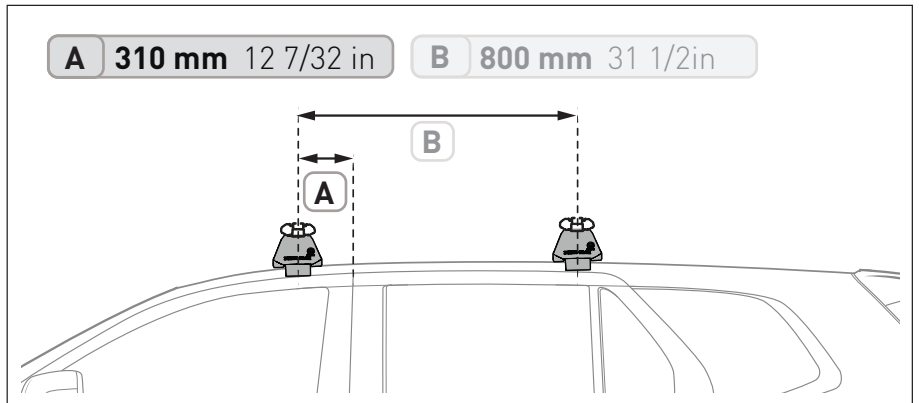

VEHICLE POSITIONING

NOTES FOR DEALERS / FITTERS

It is your responsibility to ensure these fitting instructions are given to the end user or client.

Document No: R4174
Issue No: 1
Issue Date: 17-Dec-24