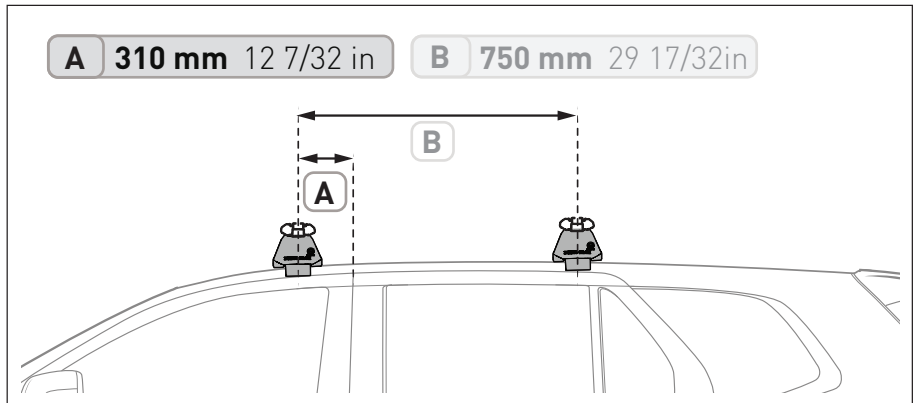

VEHICLE POSITIONING

NOTES FOR DEALERS / FITTERS

It is your responsibility to ensure these fitting instructions are given to the end user or client.

Document No: R4171
Issue No: 1
Issue Date: 17-Dec-24