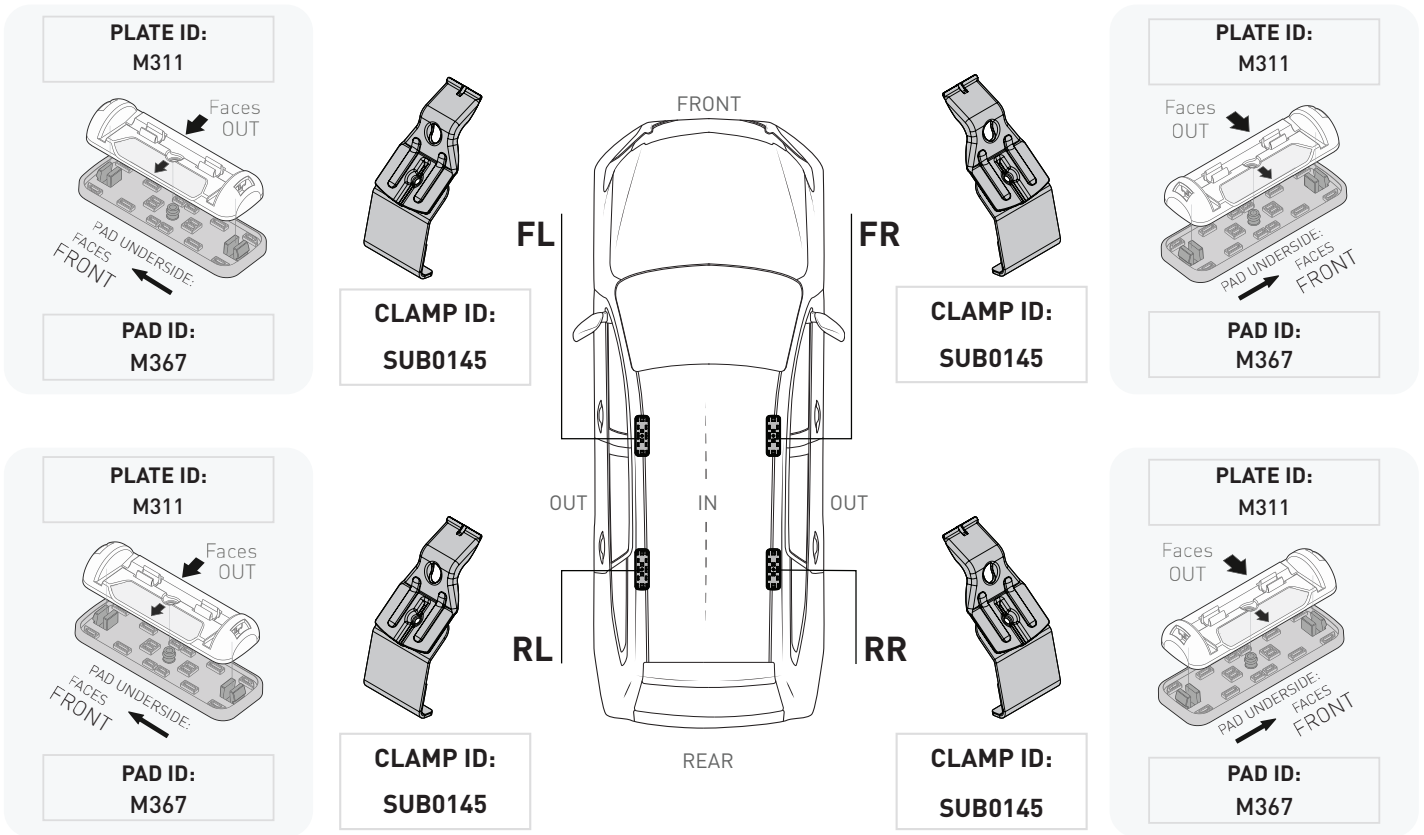

VEHICLE	KIT	CROSSBAR
Dodge RAM 1500 Quad Cab	DK043	SZ150
RUNNING DATES	09 -19	
VEHICLE NOTES		

VISIT THE ONLINE CALCULATOR FOR CURRENT SYSTEM LOAD LIMIT DATA

DYNAMIC ROAD LOAD LIMIT (NOTE: DIFFERENT ON AND OFF ROAD CARGO LIMIT)
***USE THE VEHICLE MANUFACTURER'S MAXIMUM ROOF ALLOWANCE IF IT IS LOWER THAN THE FIGURE LISTED**

LOAD LIMIT	SYSTEM WEIGHT	ON ROAD CARGO LIMIT	OFF ROAD CARGO LIMIT (ON ROAD CARGO LIMIT / 2)
UP TO 75 kg * 165 lb	5 kg 11lb	UP TO 70 kg 154 lb	UP TO 35 kg 77 lb

OR

PAD AND CLAMP DETAILS

MEASUREMENT STRIPS