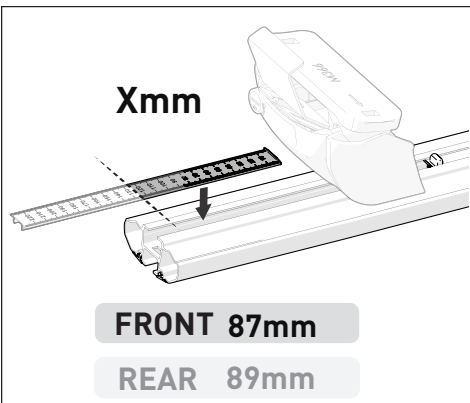

VEHICLE	KIT	CROSSBAR
Dodge RAM 1500 Quad Cab	DK043	SZ150
RUNNING DATES	09 -19	
VEHICLE NOTES		

VISIT THE ONLINE CALCULATOR FOR CURRENT SYSTEM LOAD LIMIT DATA

DYNAMIC ROAD LOAD LIMIT (NOTE: DIFFERENT ON AND OFF ROAD CARGO LIMIT)
***USE THE VEHICLE MANUFACTURER'S MAXIMUM ROOF ALLOWANCE IF IT IS LOWER THAN THE FIGURE LISTED**

LOAD LIMIT	SYSTEM WEIGHT	ON ROAD CARGO LIMIT	OFF ROAD CARGO LIMIT (ON ROAD CARGO LIMIT / 2)
UP TO 75 kg * 165 lb	5 kg 11lb	UP TO 70 kg 154 lb	UP TO 35 kg 77 lb

OR

PAD AND CLAMP DETAILS

MEASUREMENT STRIPS