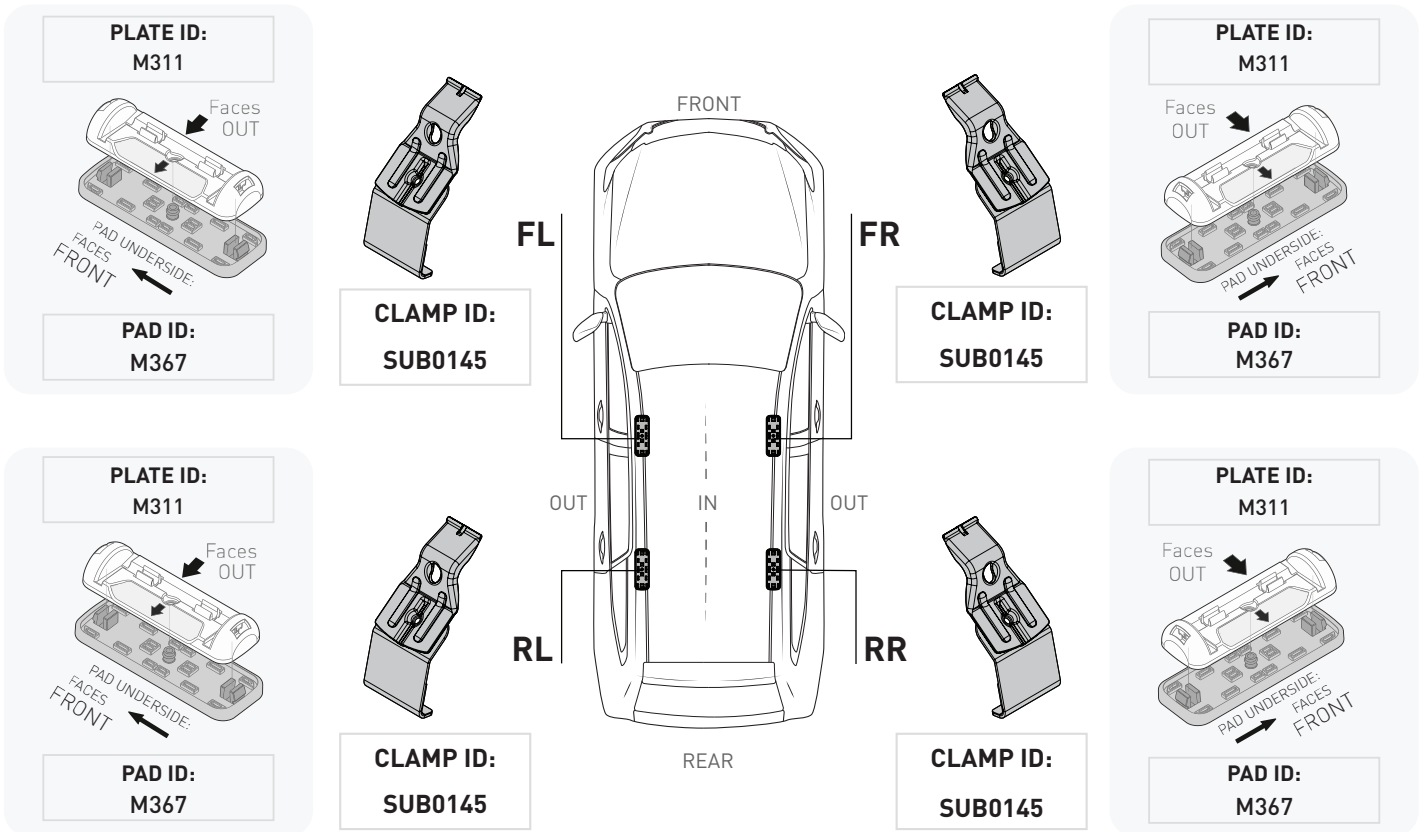

VEHICLE	KIT	CROSSBAR
Dodge RAM 1500 Crew Cab	DK043	SZ150
RUNNING DATES	09-19	
VEHICLE NOTES		

VISIT THE ONLINE CALCULATOR FOR CURRENT SYSTEM LOAD LIMIT DATA

DYNAMIC ROAD LOAD LIMIT (NOTE: DIFFERENT ON AND OFF ROAD CARGO LIMIT)
***USE THE VEHICLE MANUFACTURER'S MAXIMUM ROOF ALLOWANCE IF IT IS LOWER THAN THE FIGURE LISTED**

LOAD LIMIT	SYSTEM WEIGHT	ON ROAD CARGO LIMIT	OFF ROAD CARGO LIMIT (ON ROAD CARGO LIMIT / 2)
UP TO 75 kg * 165 lb	5 kg 11lb	UP TO 70 kg 154 lb	UP TO 35 kg 77 lb

OR

PAD AND CLAMP DETAILS

MEASUREMENT STRIPS