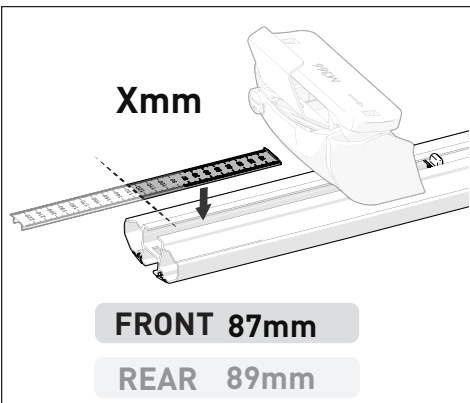

VEHICLE	KIT	CROSSBAR
Dodge RAM 1500 Crew Cab	DK043	SZ150
RUNNING DATES	09-19	
VEHICLE NOTES		

VISIT THE ONLINE CALCULATOR FOR CURRENT SYSTEM LOAD LIMIT DATA

DYNAMIC ROAD LOAD LIMIT (NOTE: DIFFERENT ON AND OFF ROAD CARGO LIMIT)
***USE THE VEHICLE MANUFACTURER'S MAXIMUM ROOF ALLOWANCE IF IT IS LOWER THAN THE FIGURE LISTED**

LOAD LIMIT	SYSTEM WEIGHT	ON ROAD CARGO LIMIT	OFF ROAD CARGO LIMIT (ON ROAD CARGO LIMIT / 2)
UP TO 75 kg * 165 lb	5 kg 11lb	UP TO 70 kg 154 lb	UP TO 35 kg 77 lb

OR

PAD AND CLAMP DETAILS

MEASUREMENT STRIPS