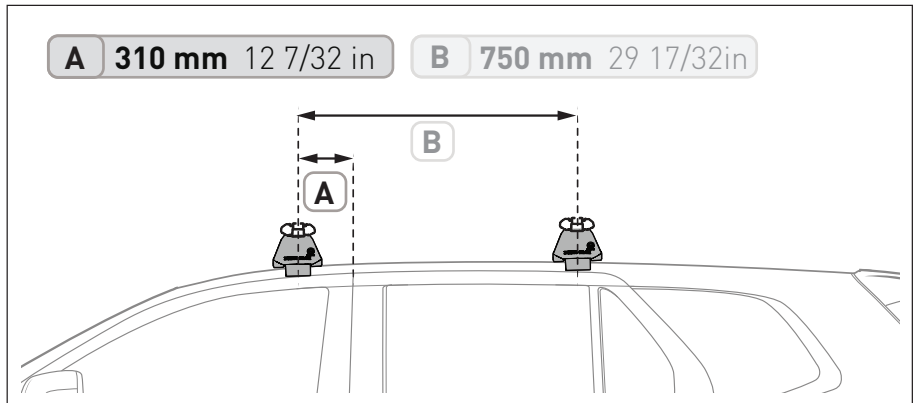

VEHICLE POSITIONING

NOTES FOR DEALERS / FITTERS

It is your responsibility to ensure these fitting instructions are given to the end user or client.