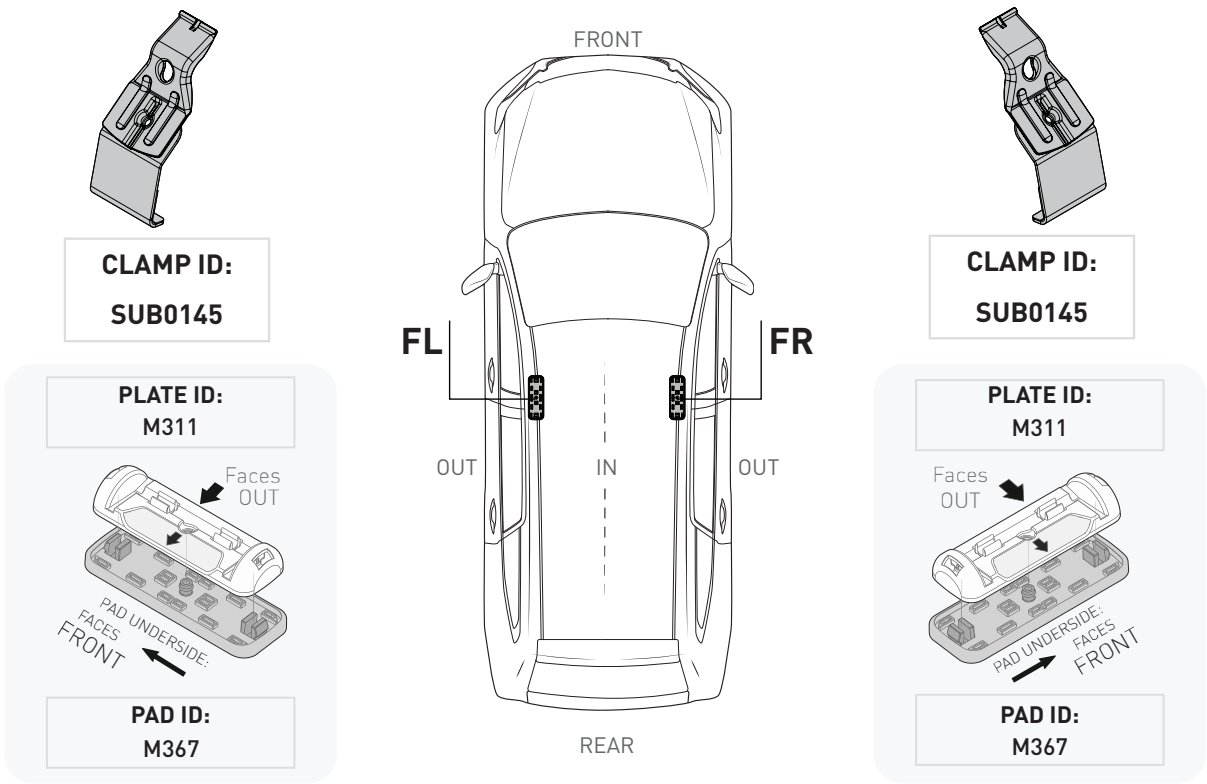

VEHICLE	KIT	CROSSBAR
Dodge RAM 2500/ 3500 Regular Cab	DK043H	SZ150
RUNNING DATES	10-	
VEHICLE NOTES		

VISIT THE ONLINE CALCULATOR FOR CURRENT SYSTEM LOAD LIMIT DATA

**DYNAMIC ROAD LOAD LIMIT** (NOTE: DIFFERENT ON AND OFF ROAD CARGO LIMIT)  
**\*USE THE VEHICLE MANUFACTURER'S MAXIMUM ROOF ALLOWANCE IF IT IS LOWER THAN THE FIGURE LISTED**

 LOAD LIMIT	 SYSTEM WEIGHT	 ON ROAD CARGO LIMIT	 OFF ROAD CARGO LIMIT (ON ROAD CARGO LIMIT / 2)
UP TO <b>35 kg</b> * <b>77 lb</b>	<b>− 2.5 kg</b> <b>6 lb</b>	UP TO <b>32.5 kg</b> <b>72 lb</b>	UP TO <b>16 kg</b> <b>36 lb</b>

### PAD AND CLAMP DETAILS

### MEASUREMENT STRIPS