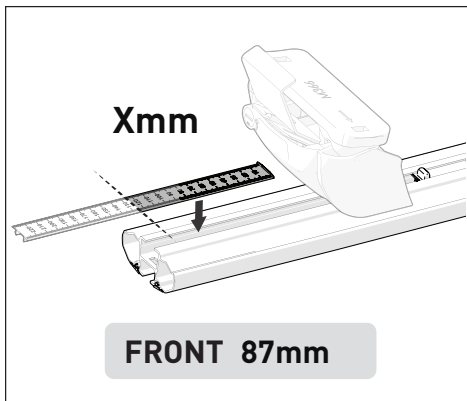

MEASUREMENT STRIPS