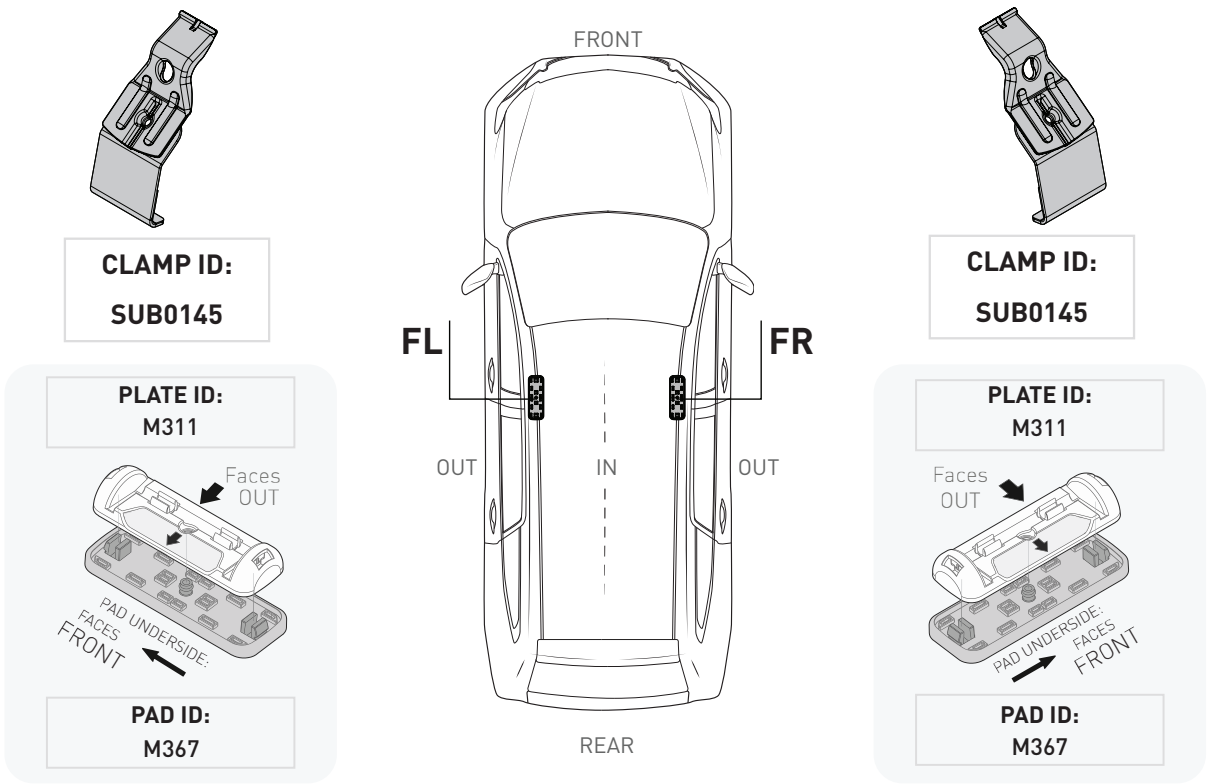

VEHICLE	KIT	CROSSBAR
Dodge RAM 1500 Regular Cab	DK043H	SZ150
RUNNING DATES	09-	
VEHICLE NOTES		

VISIT THE ONLINE CALCULATOR FOR CURRENT SYSTEM LOAD LIMIT DATA

DYNAMIC ROAD LOAD LIMIT (NOTE: DIFFERENT ON AND OFF ROAD CARGO LIMIT)
***USE THE VEHICLE MANUFACTURER'S MAXIMUM ROOF ALLOWANCE IF IT IS LOWER THAN THE FIGURE LISTED**

 LOAD LIMIT UP TO 35 kg * 77 lb	 SYSTEM WEIGHT 2.5 kg 6 lb	OR	 ON ROAD CARGO LIMIT UP TO 32.5 kg 72 lb	 OFF ROAD CARGO LIMIT (ON ROAD CARGO LIMIT / 2) UP TO 16 kg 36 lb
---	--	-----------	--	--

PAD AND CLAMP DETAILS

MEASUREMENT STRIPS

VEHICLE POSITIONING

NOTES FOR DEALERS / FITTERS

It is your responsibility to ensure these fitting instructions are given to the end user or client.