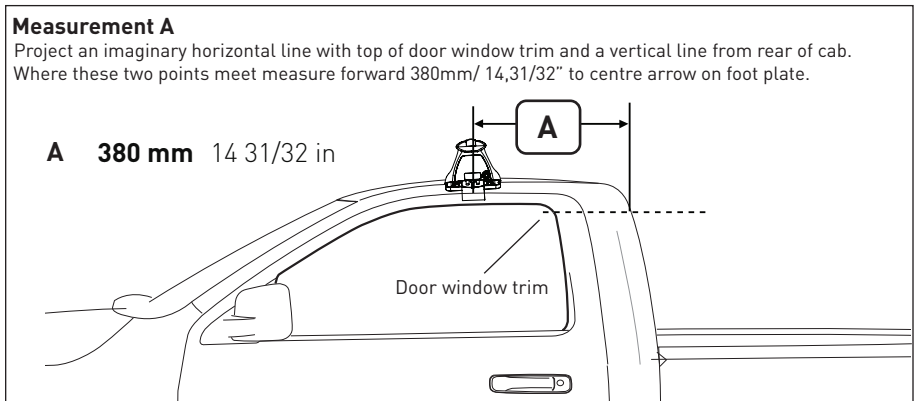

VEHICLE POSITIONING

NOTES FOR DEALERS / FITTERS

It is your responsibility to ensure these fitting instructions are given to the end user or client.