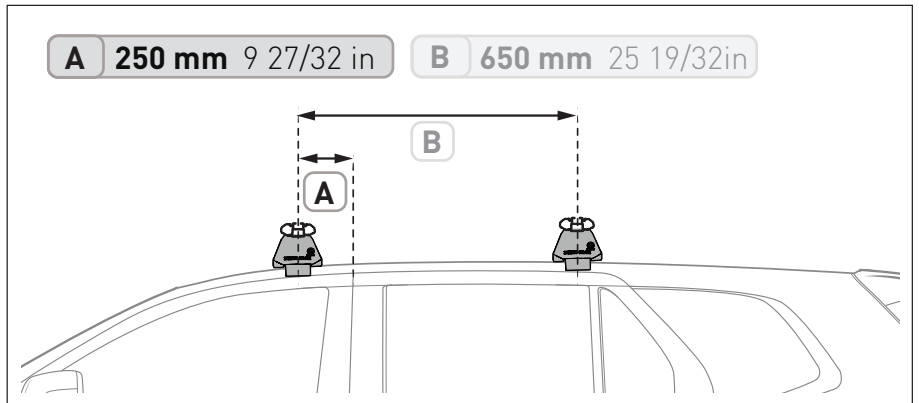

VEHICLE POSITIONING

NOTES FOR DEALERS / FITTERS

It is your responsibility to ensure these fitting instructions are given to the end user or client.