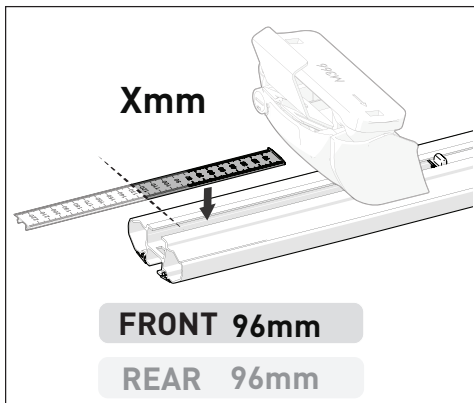

VEHICLE	KIT	CROSSBAR
Proton Persona 5dr hatch	DK040	SZ118
RUNNING DATES	11/96- 01/05	
VEHICLE NOTES		

VISIT THE ONLINE CALCULATOR FOR CURRENT SYSTEM LOAD LIMIT DATA

DYNAMIC ROAD LOAD LIMIT (NOTE: DIFFERENT ON AND OFF ROAD CARGO LIMIT)
***USE THE VEHICLE MANUFACTURER'S MAXIMUM ROOF ALLOWANCE IF IT IS LOWER THAN THE FIGURE LISTED**

 LOAD LIMIT	 SYSTEM WEIGHT	 ON ROAD CARGO LIMIT	 OFF ROAD CARGO LIMIT (ON ROAD CARGO LIMIT / 2)
UP TO 75 kg * 165 lb	— 5 kg 11lb	= UP TO 70 kg 154 lb	OR UP TO 35 kg 77 lb

PAD AND CLAMP DETAILS

MEASUREMENT STRIPS