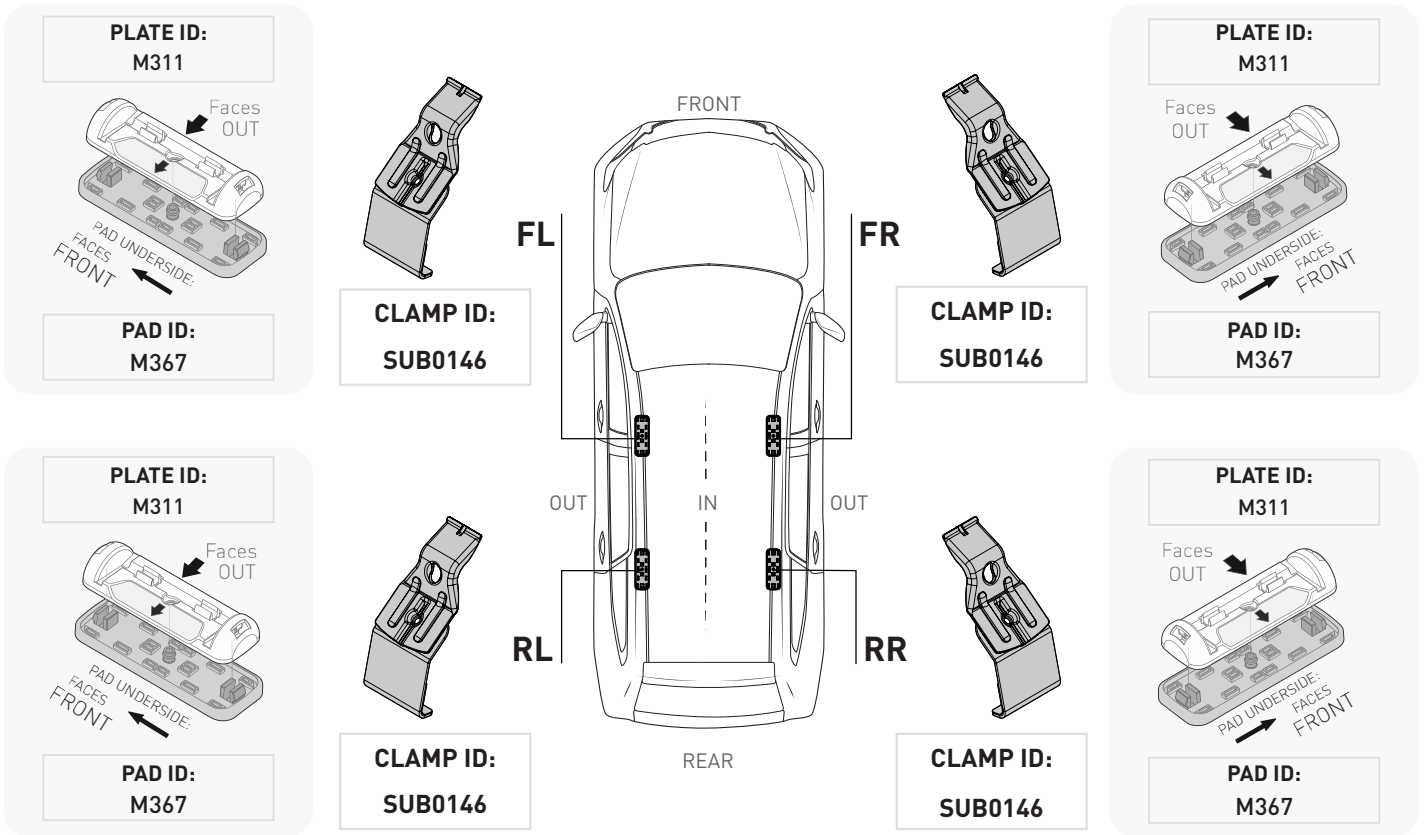

VEHICLE	KIT	CROSSBAR
Proton Persona 5dr hatch	DK040	SZ118
RUNNING DATES	11/96- 01/05	
VEHICLE NOTES		

VISIT THE ONLINE CALCULATOR FOR CURRENT SYSTEM LOAD LIMIT DATA

DYNAMIC ROAD LOAD LIMIT (NOTE: DIFFERENT ON AND OFF ROAD CARGO LIMIT)
***USE THE VEHICLE MANUFACTURER'S MAXIMUM ROOF ALLOWANCE IF IT IS LOWER THAN THE FIGURE LISTED**

 LOAD LIMIT	 SYSTEM WEIGHT	 ON ROAD CARGO LIMIT	 OFF ROAD CARGO LIMIT (ON ROAD CARGO LIMIT / 2)
UP TO 75 kg * 165 lb	— 5 kg 11lb	= UP TO 70 kg 154 lb	OR UP TO 35 kg 77 lb

PAD AND CLAMP DETAILS

MEASUREMENT STRIPS