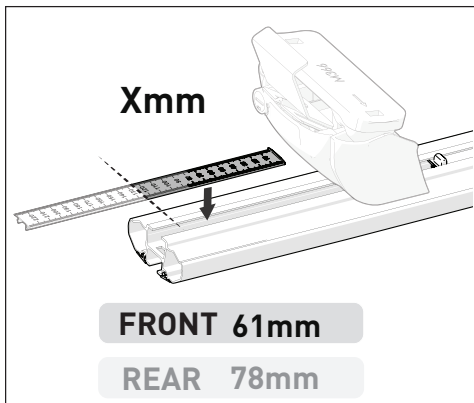

VEHICLE	KIT	CROSSBAR
Audi A4, S4, RS4 - B7 4dr Sedan	DK031	SZ118
<b>RUNNING DATES</b>	03/05- 03/08	
<b>VEHICLE NOTES</b>		

VISIT THE ONLINE CALCULATOR FOR CURRENT SYSTEM LOAD LIMIT DATA

**DYNAMIC ROAD LOAD LIMIT** (NOTE: DIFFERENT ON AND OFF ROAD CARGO LIMIT)  
**\*USE THE VEHICLE MANUFACTURER'S MAXIMUM ROOF ALLOWANCE IF IT IS LOWER THAN THE FIGURE LISTED**

 LOAD LIMIT	 SYSTEM WEIGHT	 ON ROAD CARGO LIMIT	 OFF ROAD CARGO LIMIT (ON ROAD CARGO LIMIT / 2)
UP TO <b>75 kg *</b> <b>165 lb</b>	<b>— 5 kg</b> <b>11lb</b>	<b>= UP TO 70 kg</b> <b>154 lb</b>	<b>OR UP TO 35 kg</b> <b>77 lb</b>

### PAD AND CLAMP DETAILS

### MEASUREMENT STRIPS