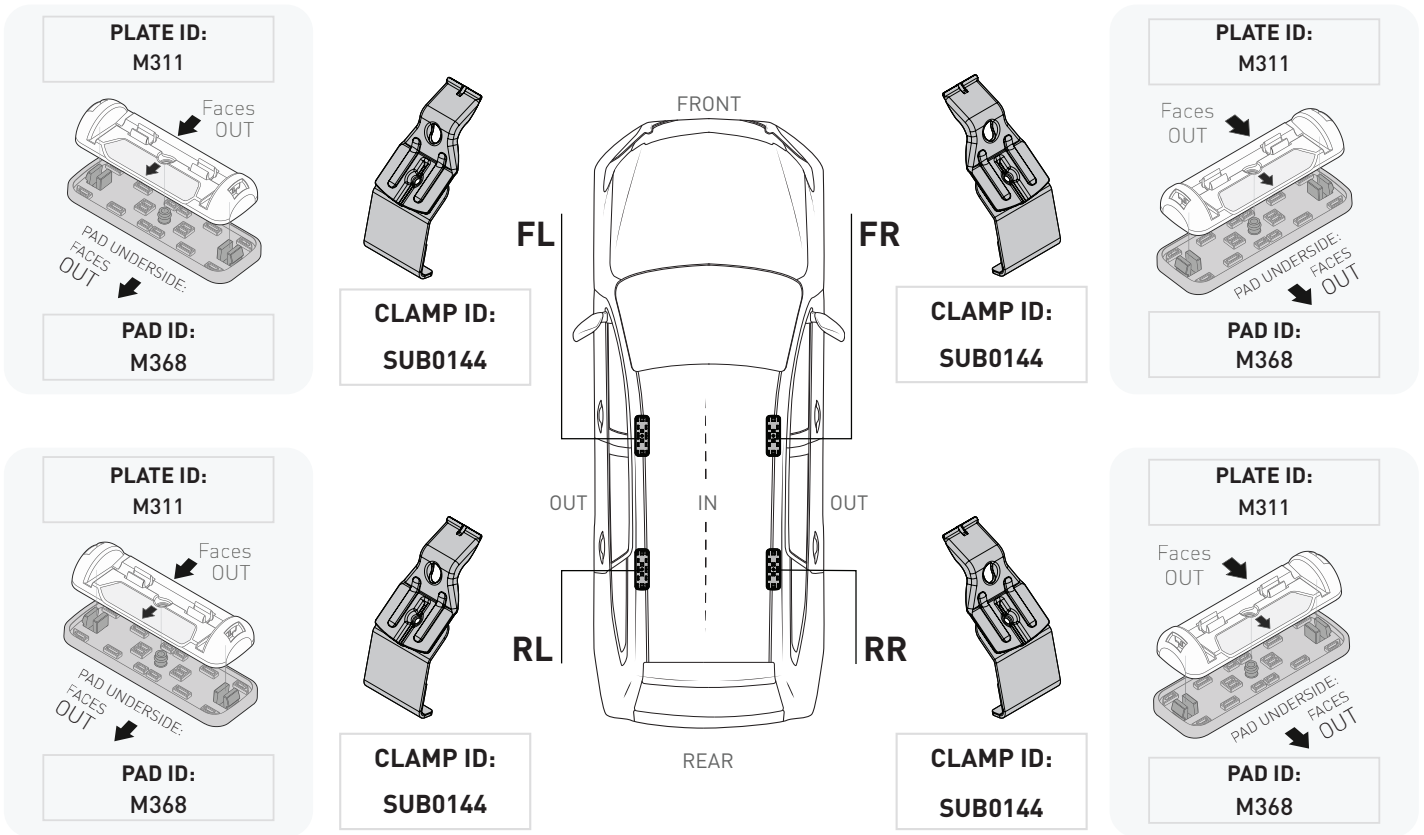

VEHICLE	KIT	CROSSBAR
Audi A4, S4, RS4 - B7 4dr Sedan	DK031	SZ118
<b>RUNNING DATES</b>	03/05- 03/08	
<b>VEHICLE NOTES</b>		

VISIT THE ONLINE CALCULATOR FOR CURRENT SYSTEM LOAD LIMIT DATA

**DYNAMIC ROAD LOAD LIMIT** (NOTE: DIFFERENT ON AND OFF ROAD CARGO LIMIT)  
**\*USE THE VEHICLE MANUFACTURER'S MAXIMUM ROOF ALLOWANCE IF IT IS LOWER THAN THE FIGURE LISTED**

 LOAD LIMIT	 SYSTEM WEIGHT	 ON ROAD CARGO LIMIT	 OFF ROAD CARGO LIMIT (ON ROAD CARGO LIMIT / 2)
UP TO <b>75 kg *</b> <b>165 lb</b>	<b>— 5 kg</b> <b>11lb</b>	<b>= UP TO 70 kg</b> <b>154 lb</b>	<b>OR UP TO 35 kg</b> <b>77 lb</b>

### PAD AND CLAMP DETAILS

### MEASUREMENT STRIPS