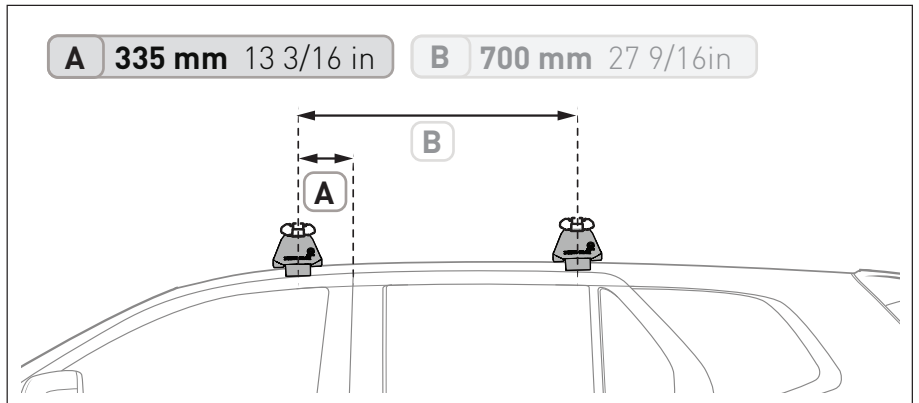

VEHICLE POSITIONING

NOTES FOR DEALERS / FITTERS

It is your responsibility to ensure these fitting instructions are given to the end user or client.

Document No: R4151
Issue No: 1
Issue Date: 17-Dec-24