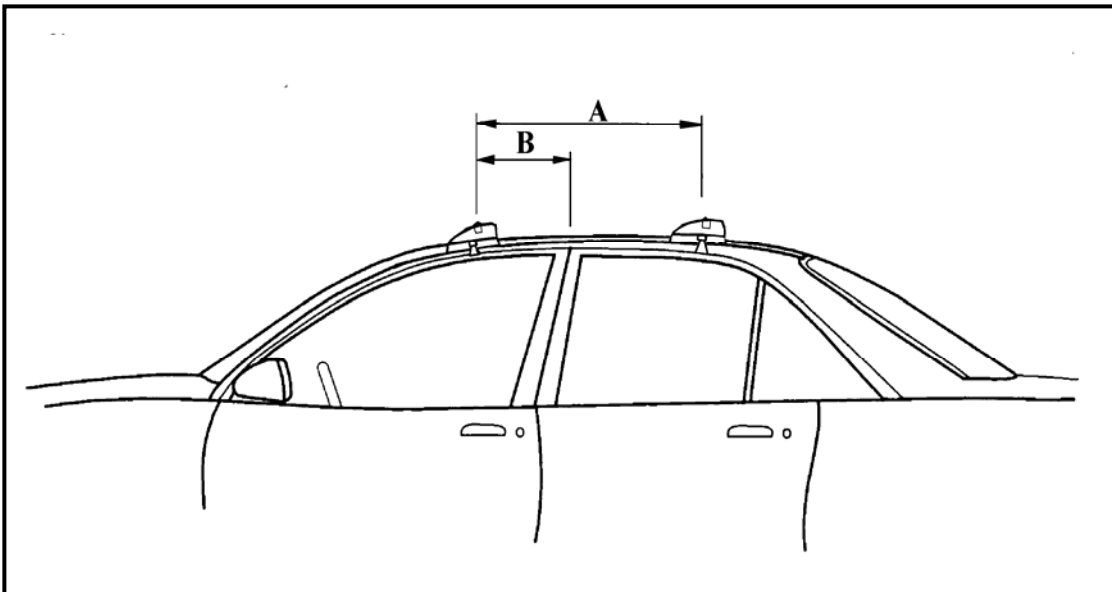

RHINO-RACK

Aerodynamic & Heavy Duty Roof Rack Systems

SPECIFICATION SHEET

RSS31

VEHICLE BRAND	FORD
VEHICLE TYPE	LAZER SED/HAT
YEAR MODEL	KH - KF
LOAD RATING	50KG

SPECIAL FITTING TIPS

Refer to diagram 4 for your vehicle.
Clamp hooks around vehicle bodywork.