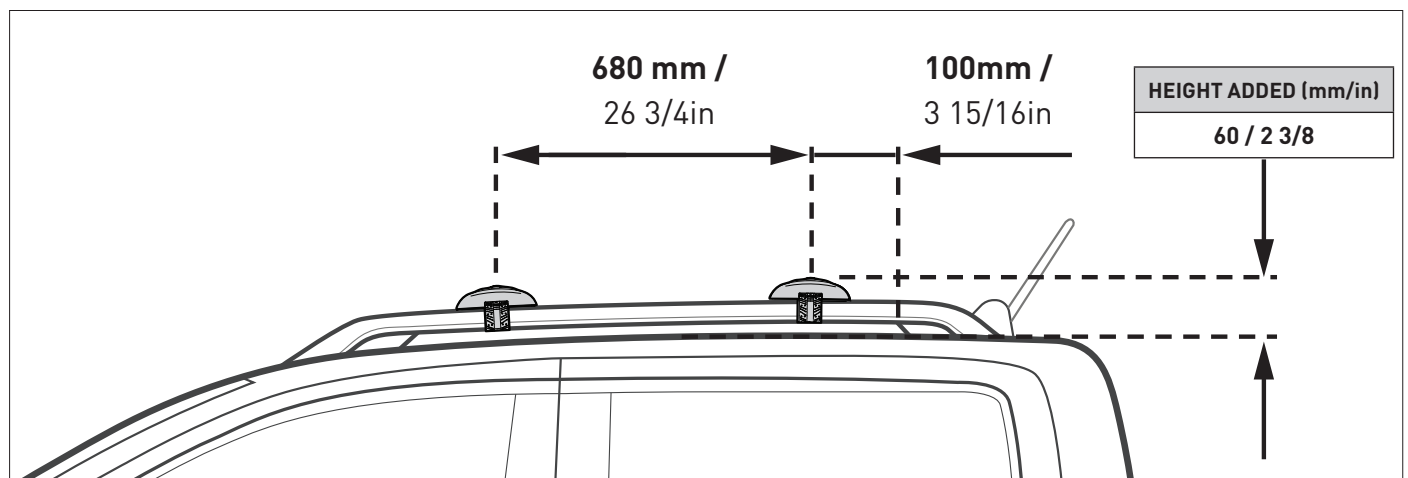

BAR LOCATIONS

Proceed to Step 12 of the **LEG KIT** instructions to complete installation.