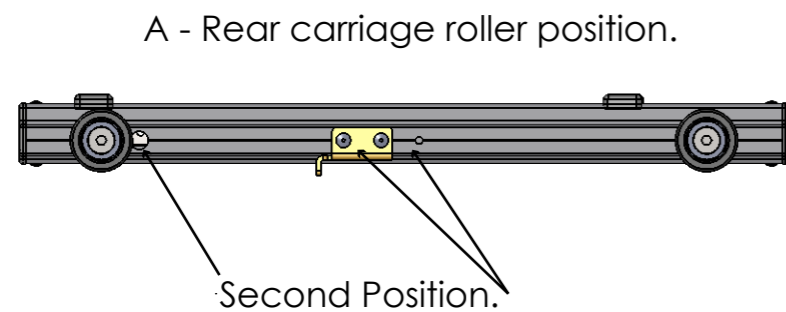

OHS Ladder Loader Part Number: OHS003.

Vehicle: Hyundai iLoad.

Vehicle height to crossbar: 2030 mm .

Vehicle height to ladder stop: 2380 mm .

Step Ladder system.

OHSFL04.

Issue date:13/07/12.

Crossbar spacing same as the Extension ladder.

OHS Packer OHSPK5.			
Qty.	Part No.	Size.	Description.
6	M605.	20.0mm.	Packer.
6	M603.	5.0mm.	Packer.
12.	B118.	M8 x 50.	Hex bolt.
12.	W033.		M8 Shakeproof washer.
12.	A104.		Locking tab.