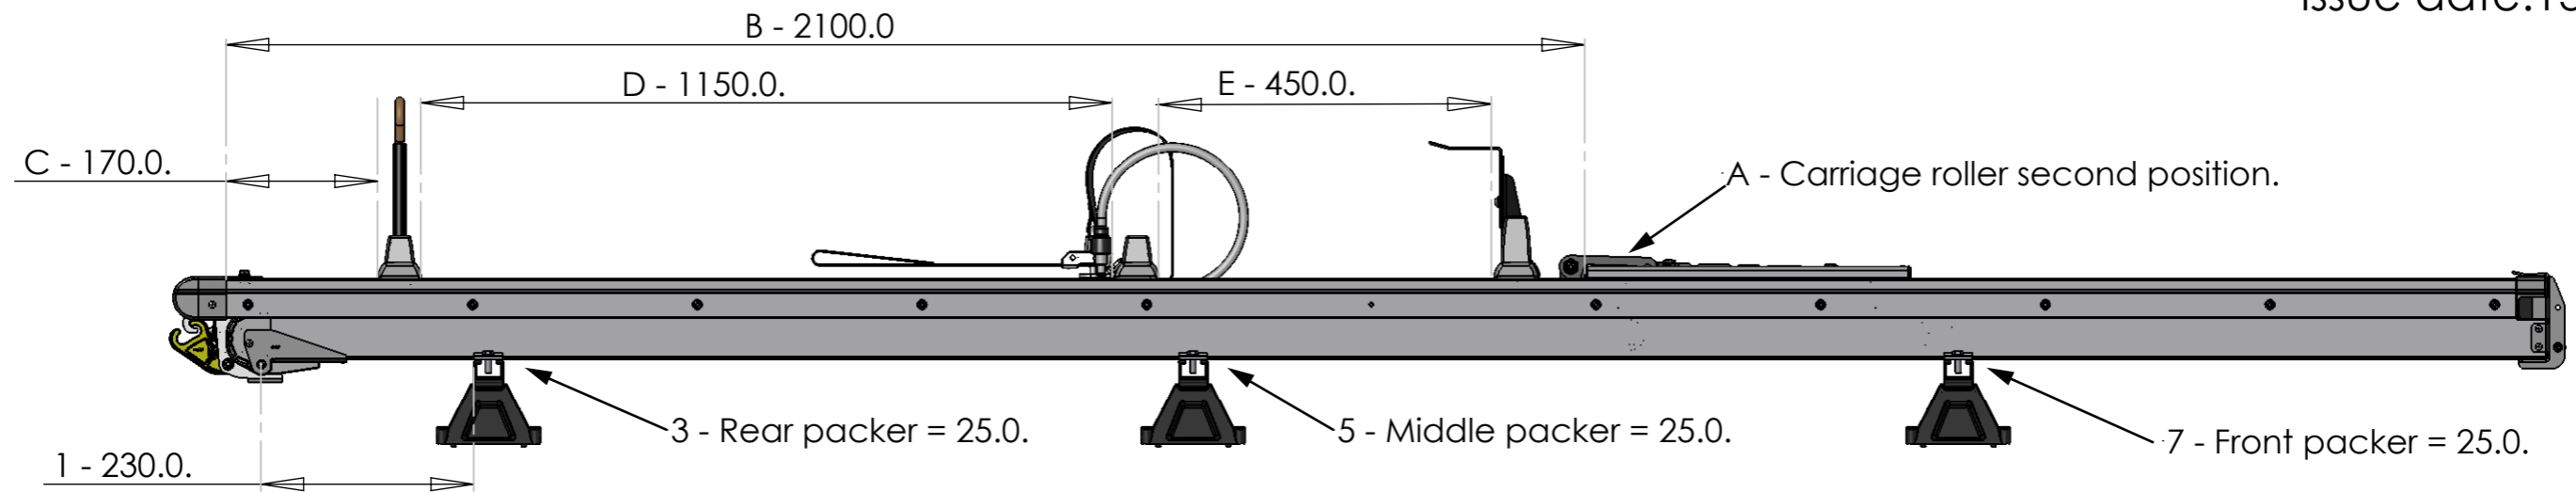

OHS Ladder Loader Part Number: OHS003.

Vehicle: Hyundai iLoad.

Vehicle height to crossbar: 2030 mm .

Vehicle height to ladder stop: 2380 mm .

Step Ladder system.

OHSFL04.

Issue date:13/07/12.

Crossbar spacing same as the Extension ladder.

OHS Packer OHSPK5.			
Qty.	Part No.	Size.	Description.
6	M605.	20.0mm.	Packer.
6	M603.	5.0mm.	Packer.
12.	B118.	M8 x 50.	Hex bolt.
12.	W033.		M8 Shakeproof washer.
12.	A104.		Locking tab.