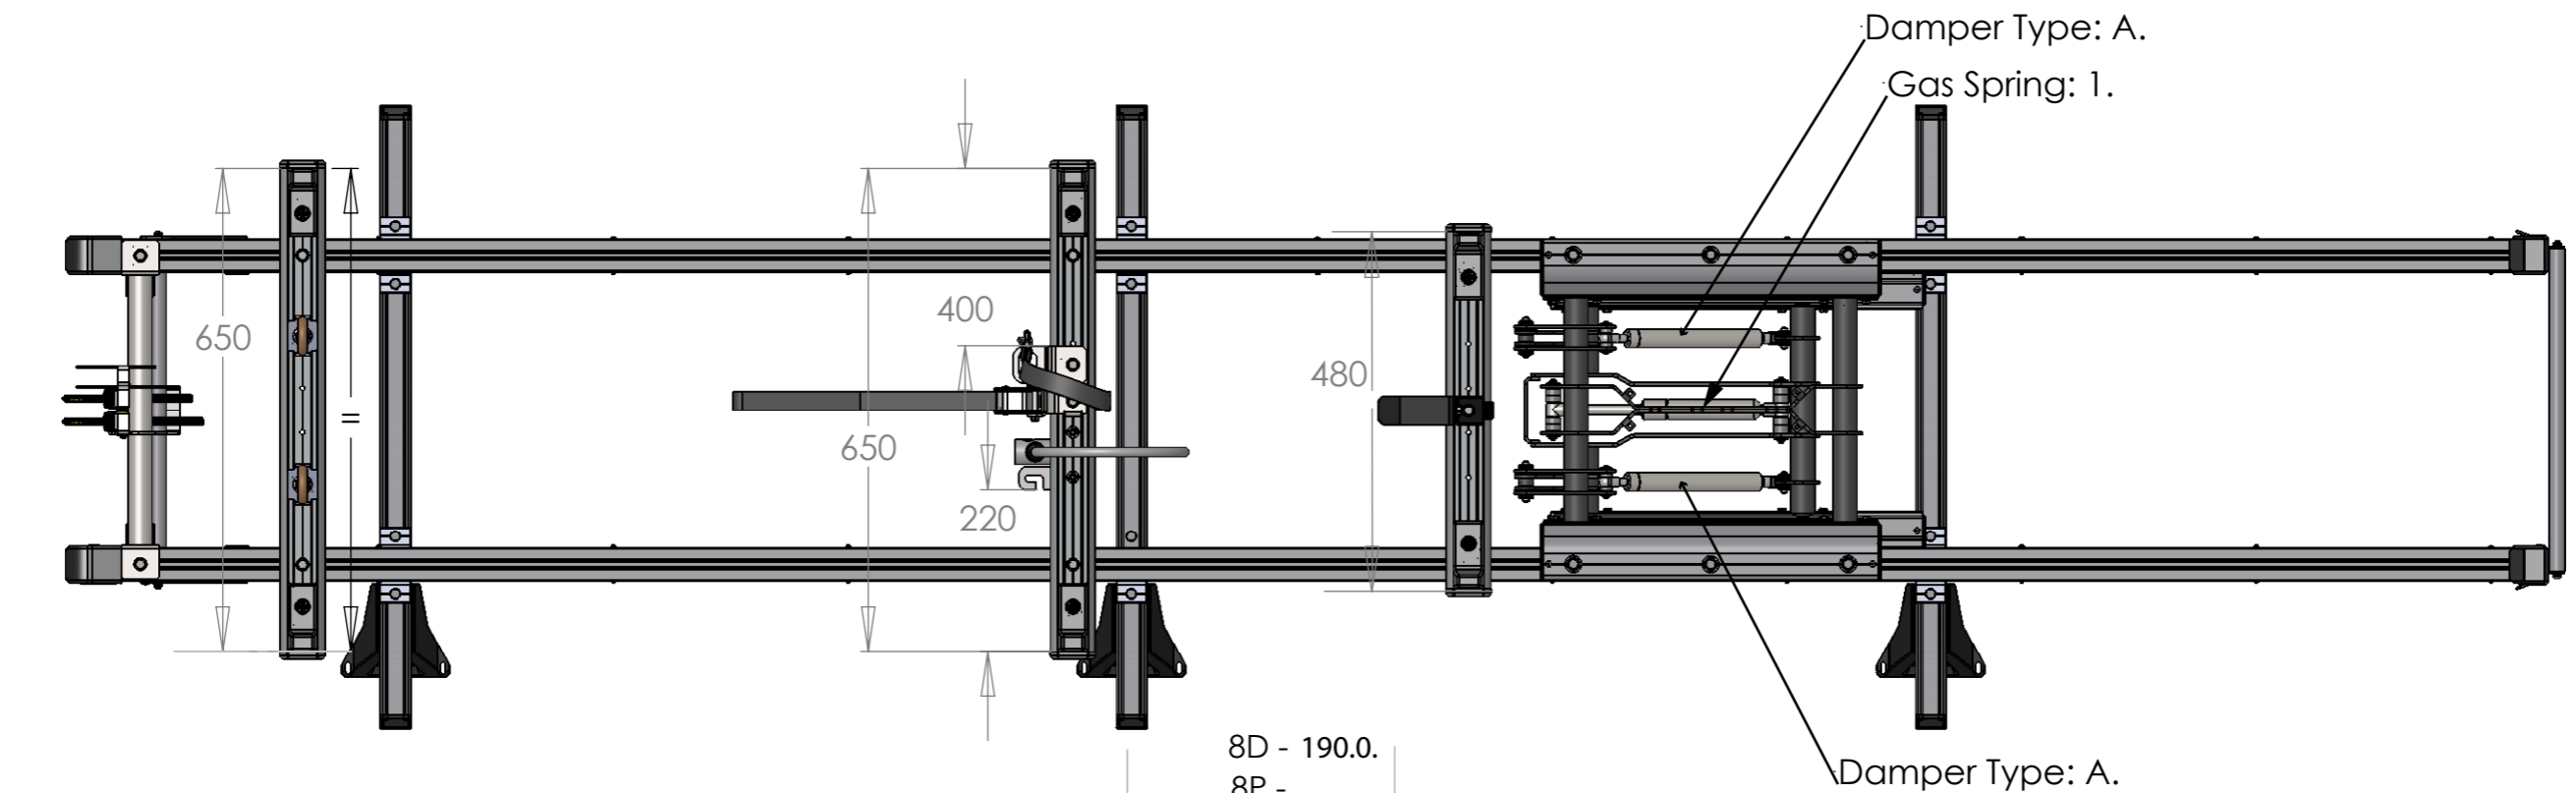

OHS Ladder Loader Part Number: OHS003.

Vehicle: Hyundai iLoad.

Vehicle height to crossbar: 2030 mm .

Vehicle height to ladder stop: 2380 mm .

Step Ladder system.

OHSFL04.

Issue date:13/07/12.

Crossbar spacing same as the Extension ladder.

OHS Packer OHSPK5.			
Qty.	Part No.	Size.	Description.
6	M605.	20.0mm.	Packer.
6	M603.	5.0mm.	Packer.
12.	B118.	M8 x 50.	Hex bolt.
12.	W033.		M8 Shakeproof washer.
12.	A104.		Locking tab.