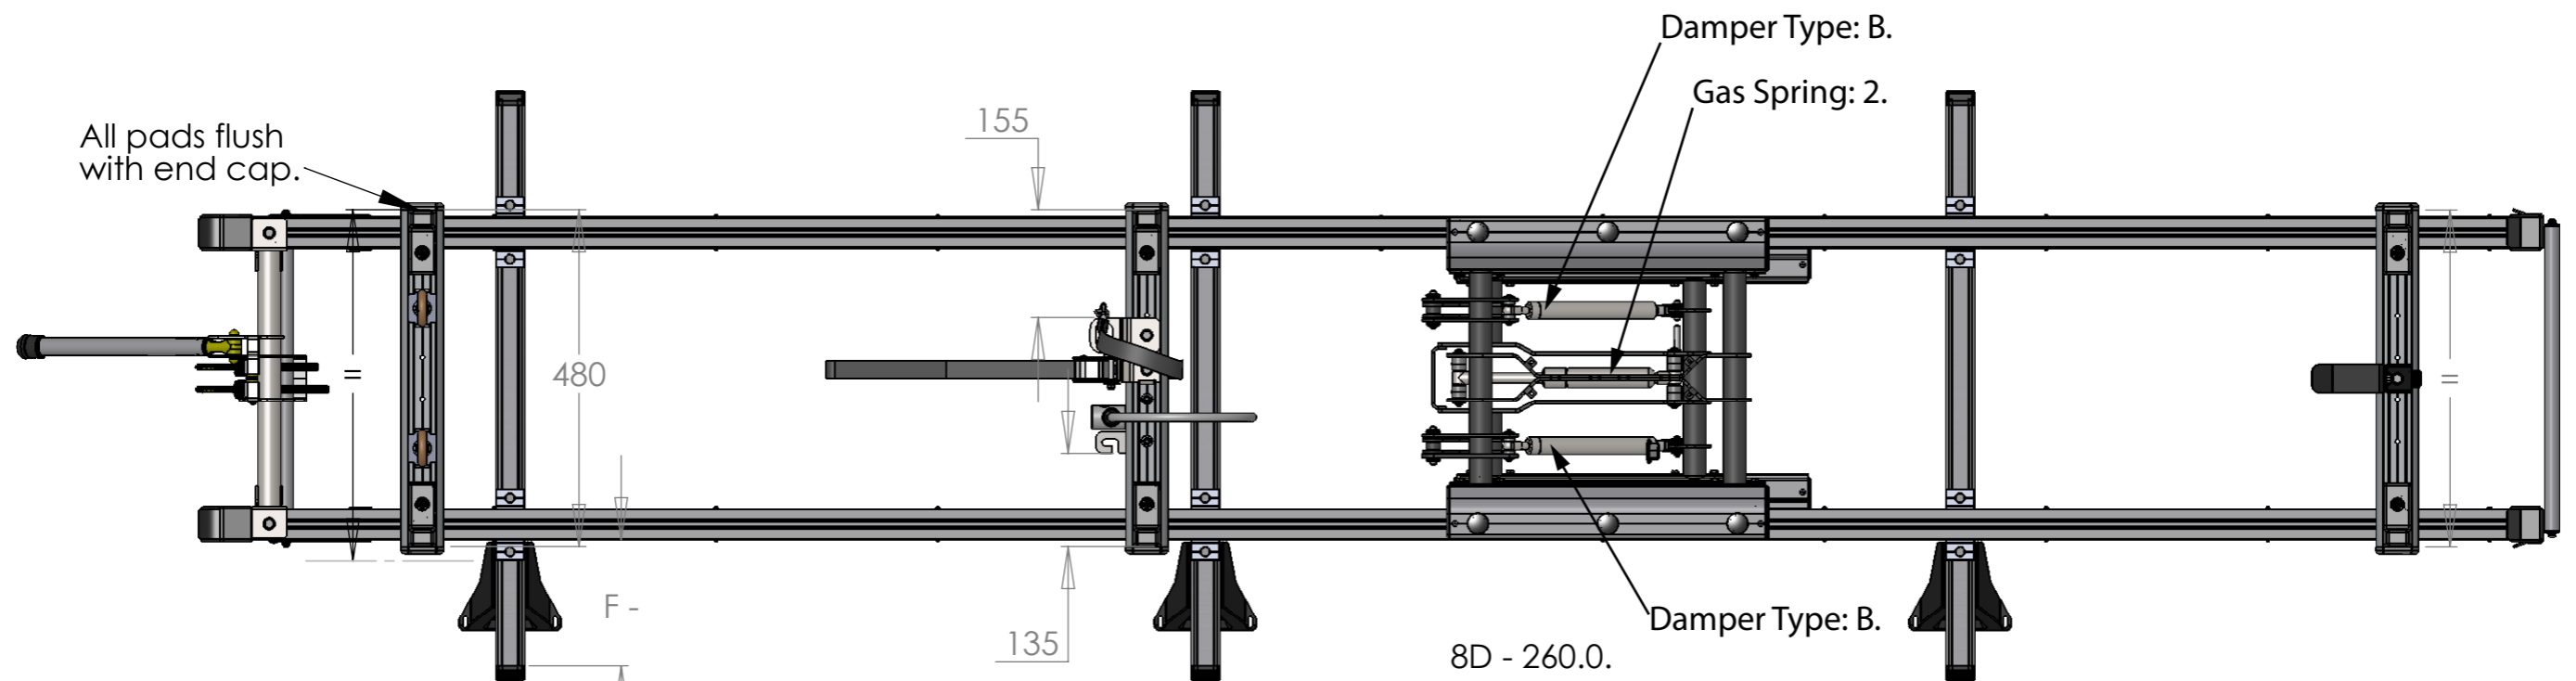

OHS Ladder Loader Part Number: OHS002.

Vehicle: VW Crafter 2012.  
Mercedes Sprinter 2012.

OHSFL07.  
Issue date. 27/06/12.

Vehicle height to crossbar: 2430 mm.

Vehicle height to ladder stop: 2780 mm.

Extension Ladder system.

A - Rear carriage roller position.

First position.

Extension ladder setting.  
Bailey 6.4 Orange FXN12, width 420mm.

OHS Packers.			
Qty.	Part No.	Size.	Description.
1.	RLTAB-12.		Locking tab set.