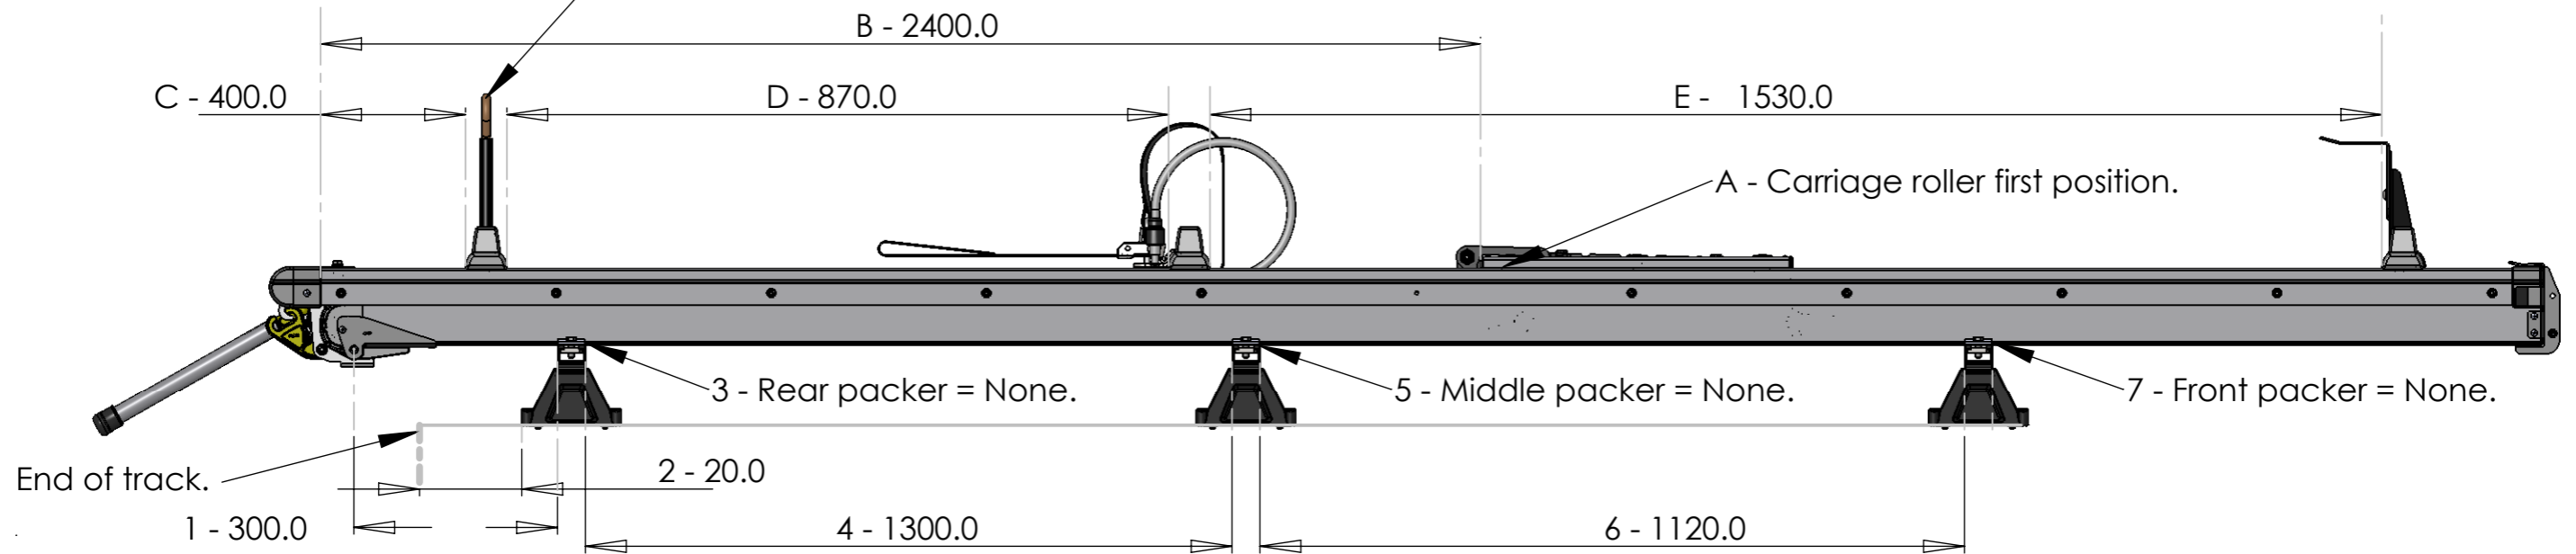

OHS Ladder Loader Part Number: OHS002.

Vehicle: VW Crafter 2012.  
Mercedes Sprinter 2012.

OHSFL07.  
Issue date. 27/06/12.

Vehicle height to crossbar: 2430 mm.

Vehicle height to ladder stop: 2780 mm.

Extension Ladder system.

A - Rear carriage roller position.

First position.

Extension ladder setting.  
Bailey 6.4 Orange FXN12, width 420mm.

OHS Packers.			
Qty.	Part No.	Size.	Description.
1.	RLTAB-12.		Locking tab set.