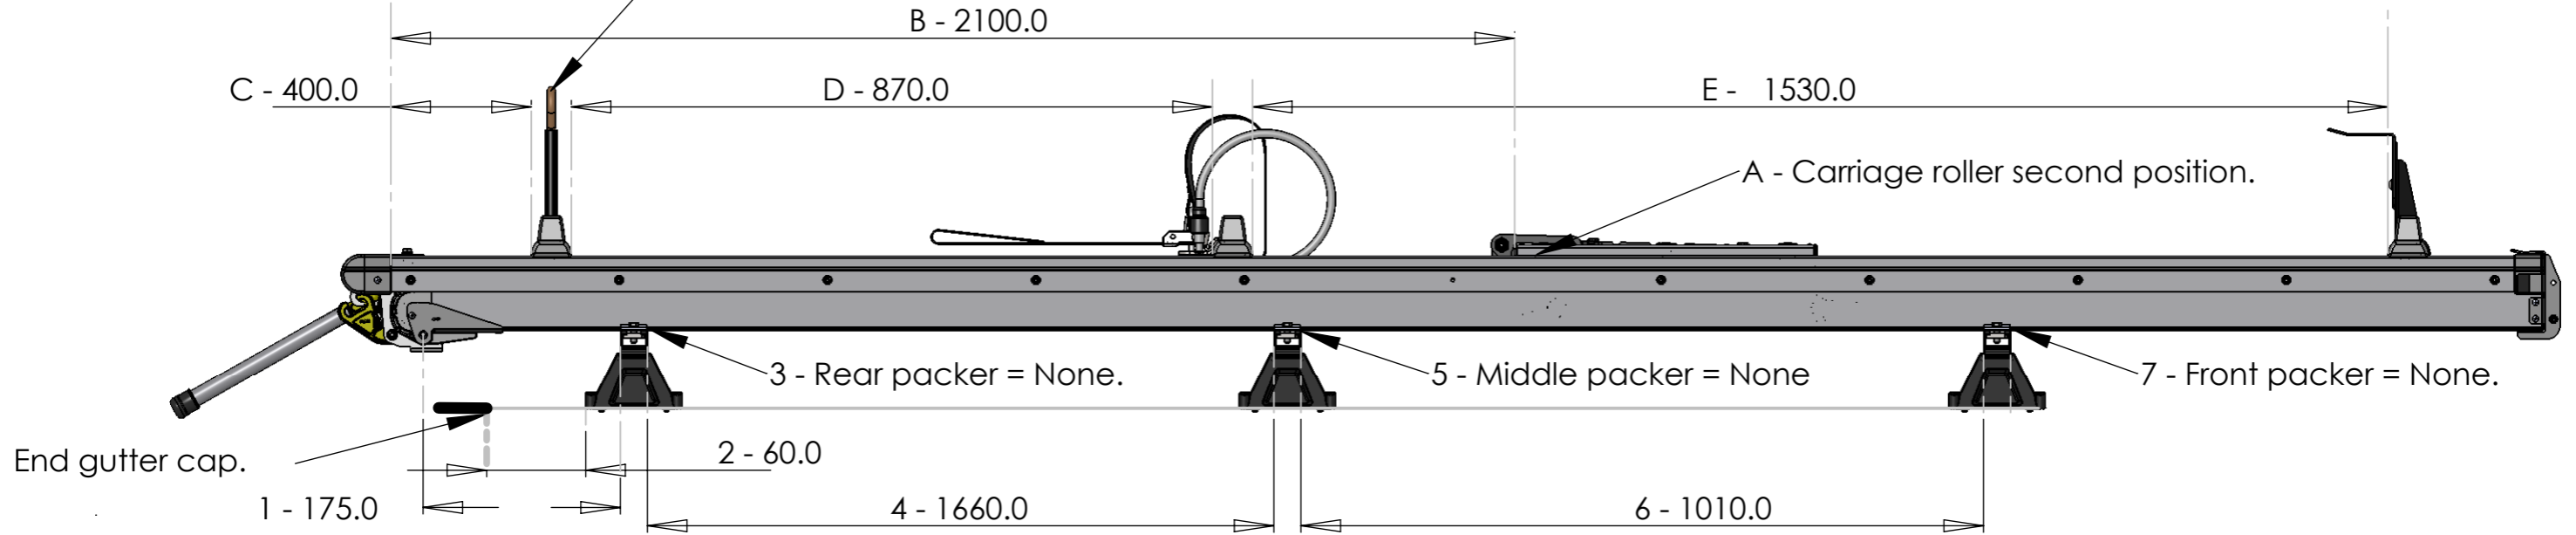

OHS Ladder Loader Part Number: OHS001.

Vehicle: Toyota Hiace 2012.

OHSFL09.
Issue date. 27/06/12.

Vehicle height to crossbar: 2070 mm.
Vehicle height to ladder stop: 2420 mm.

Extension Ladder system.

Extension ladder setting.
Bailey 6.4 Orange FXN12, width 420mm.

A - Rear carriage roller position.

Second position.

OHS Packers RLTAB-12.			
Qty.	Part No.	Size.	Description.
1	RLTAB-12		Locking tab set.