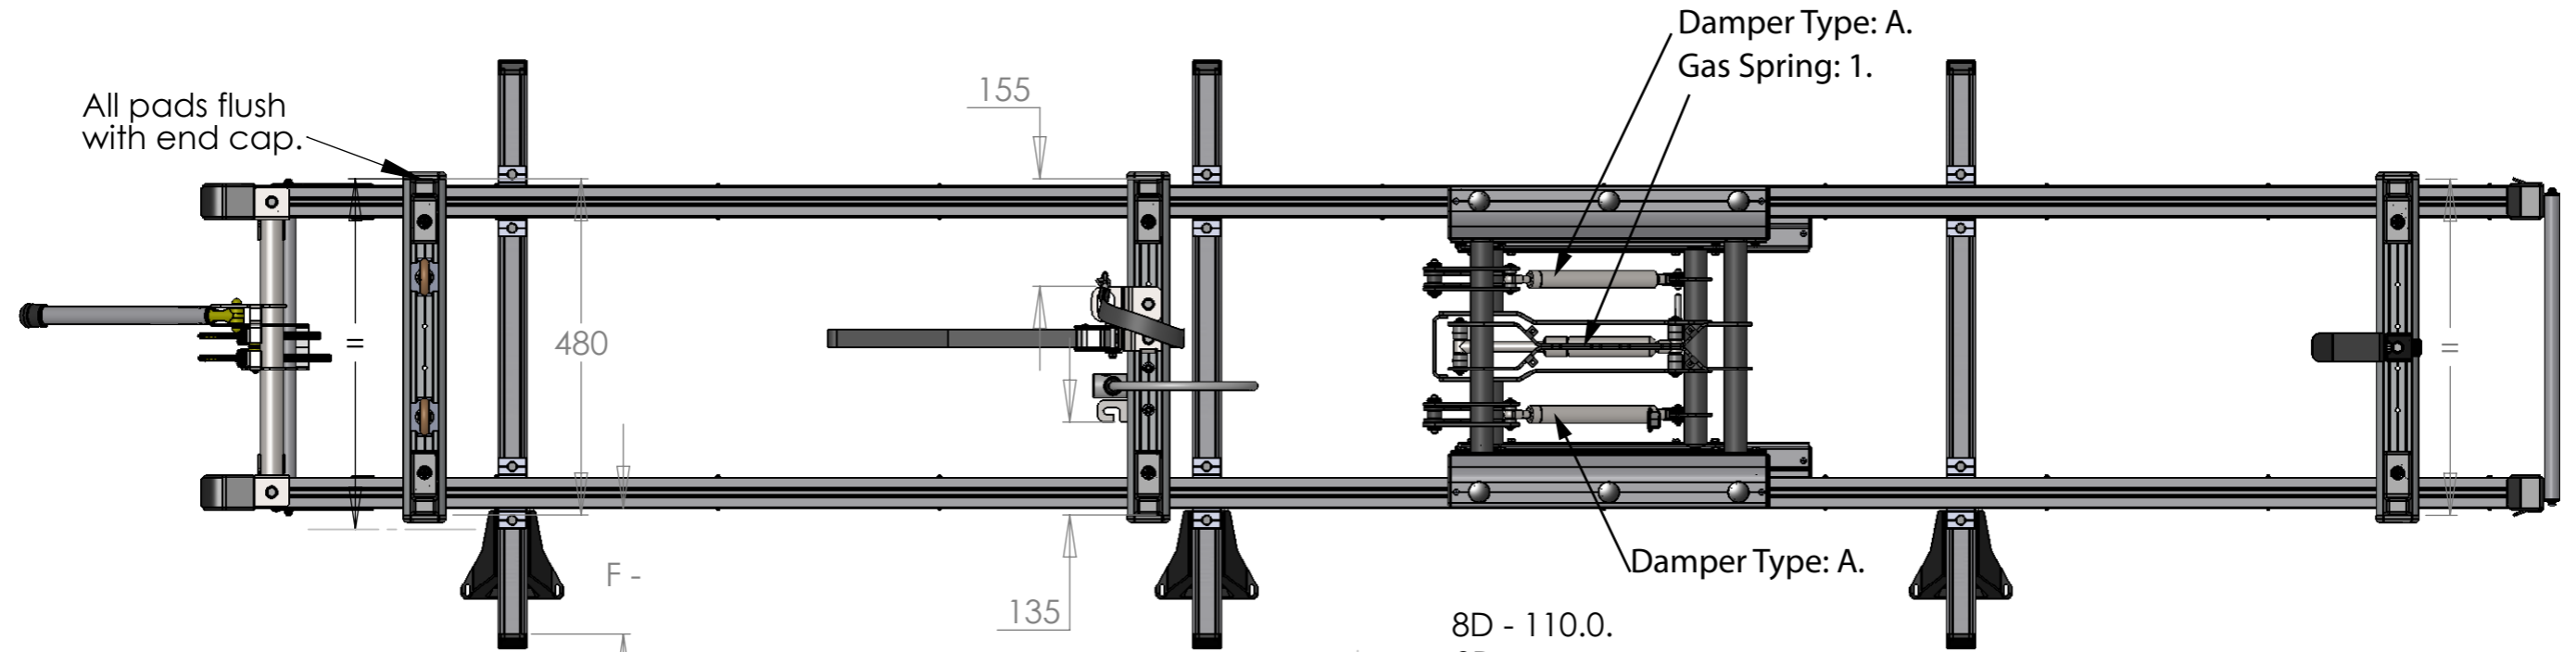

OHS Ladder Loader Part Number: OHS001.

Vehicle: Toyota Hiace 2012.

OHSFL09.
Issue date. 27/06/12.

Vehicle height to crossbar: 2070 mm.
Vehicle height to ladder stop: 2420 mm.

Extension Ladder system.

Extension ladder setting.
Bailey 6.4 Orange FXN12, width 420mm.

A - Rear carriage roller position.

Second position.

OHS Packers RLTAB-12.			
Qty.	Part No.	Size.	Description.
1	RLTAB-12		Locking tab set.