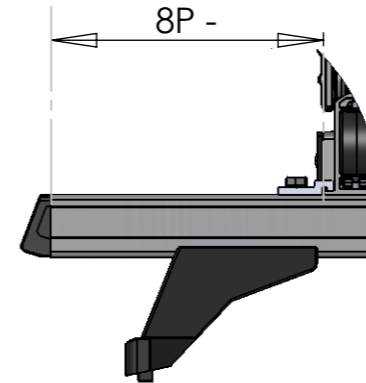

OHS Ladder Loader Part Number: OHS001.

Vehicle: Toyota Hiace 2012.

OHSFL09.
Issue date. 27/06/12.

Vehicle height to crossbar: 2070 mm.
Vehicle height to ladder stop: 2420 mm.

Extension Ladder system.

Extension ladder setting.
Bailey 6.4 Orange FXN12, width 420mm.

A - Rear carriage roller position.

Second position.

OHS Packers RLTAB-12.			
Qty.	Part No.	Size.	Description.
1	RLTAB-12		Locking tab set.