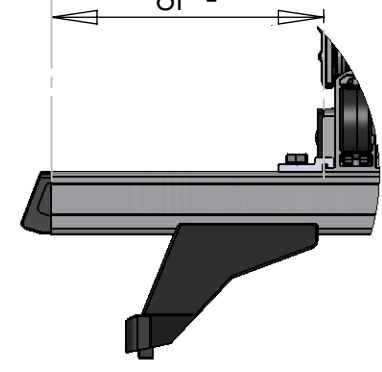

OHS Ladder Loader Part Number: OHS001.

Vehicle height to crossbar: 2030 mm.

Vehicle height to ladder stop: 2385 mm.+++

Vehicle: Hyundai iload .

Date: 27/06/12.

Extension Ladder system.

OHS Packer OHSPK5.			
Qty.	Part No.	Size.	Description.
6.	M605.	20.0mm.	Packer.
6.	M603.	5.0mm.	Packer.
12.	B118.	M8 x 50.	Hex bolt.
12.	W033.		M8 Shakeproof washer.
12.	A104.		Locking tab.