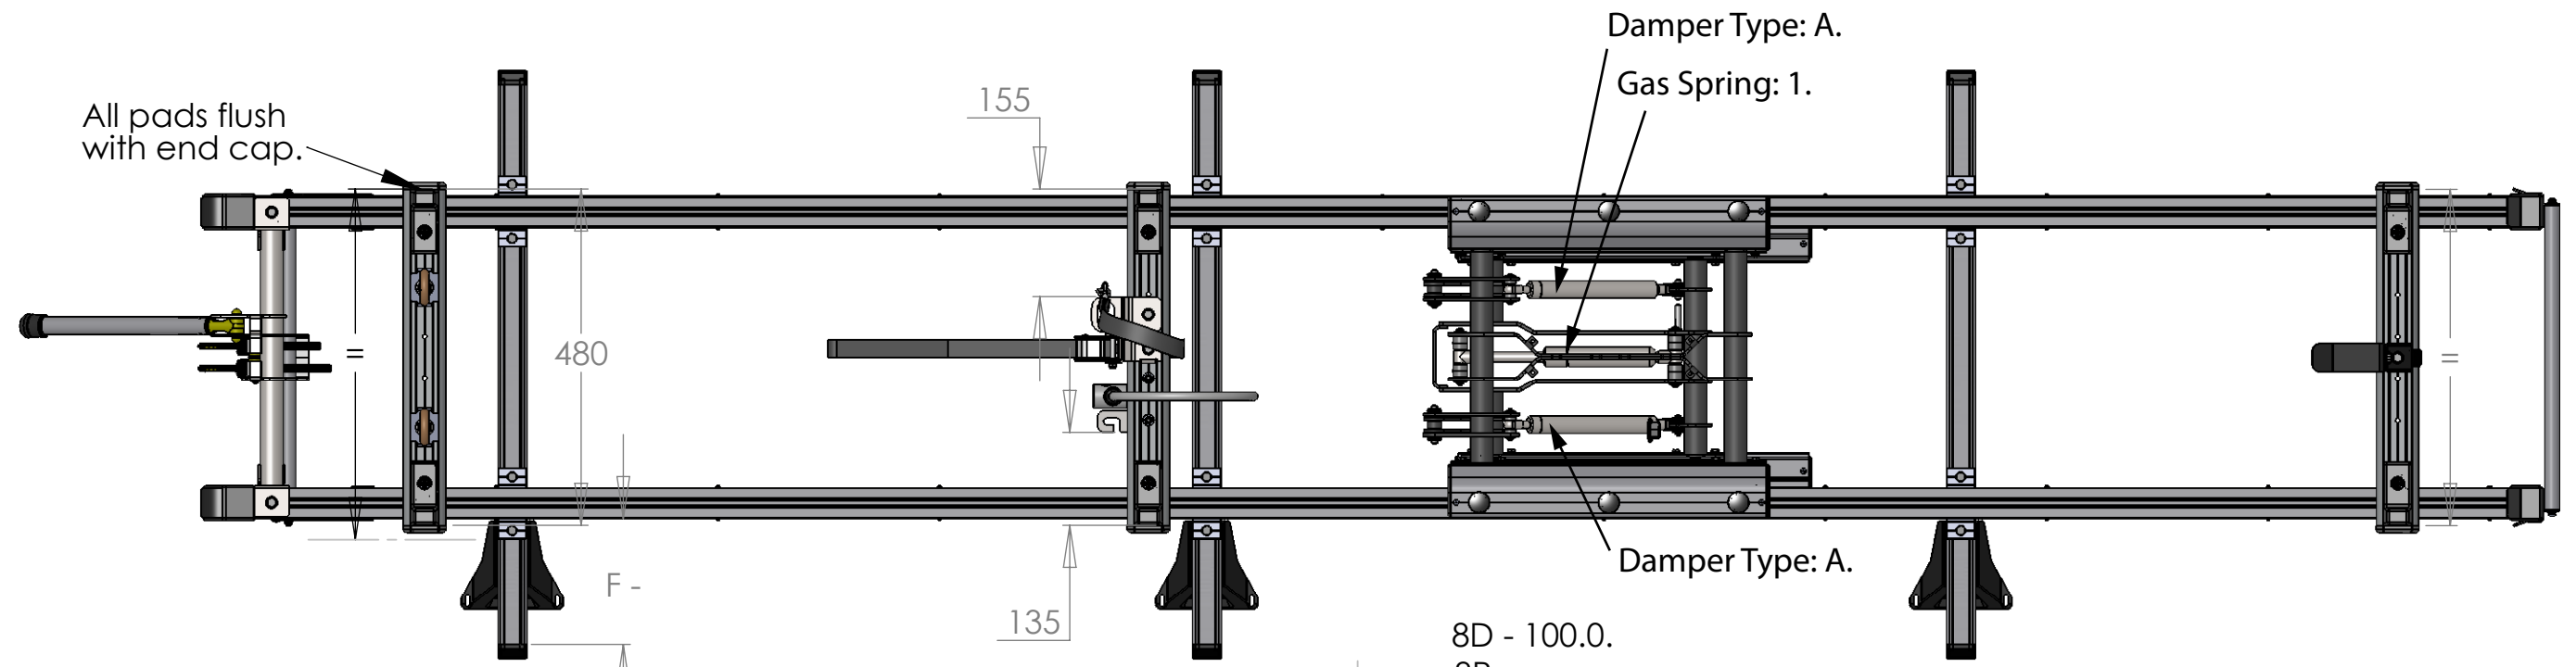

OHS Ladder Loader Part Number: OHS001.

Vehicle height to crossbar: 2030 mm.

Vehicle height to ladder stop: 2385 mm.+++

Vehicle: Hyundai iload .

Date: 27/06/12.

Extension Ladder system.

OHS Packer OHSPK5.			
Qty.	Part No.	Size.	Description.
6.	M605.	20.0mm.	Packer.
6.	M603.	5.0mm.	Packer.
12.	B118.	M8 x 50.	Hex bolt.
12.	W033.		M8 Shakeproof washer.
12.	A104.		Locking tab.