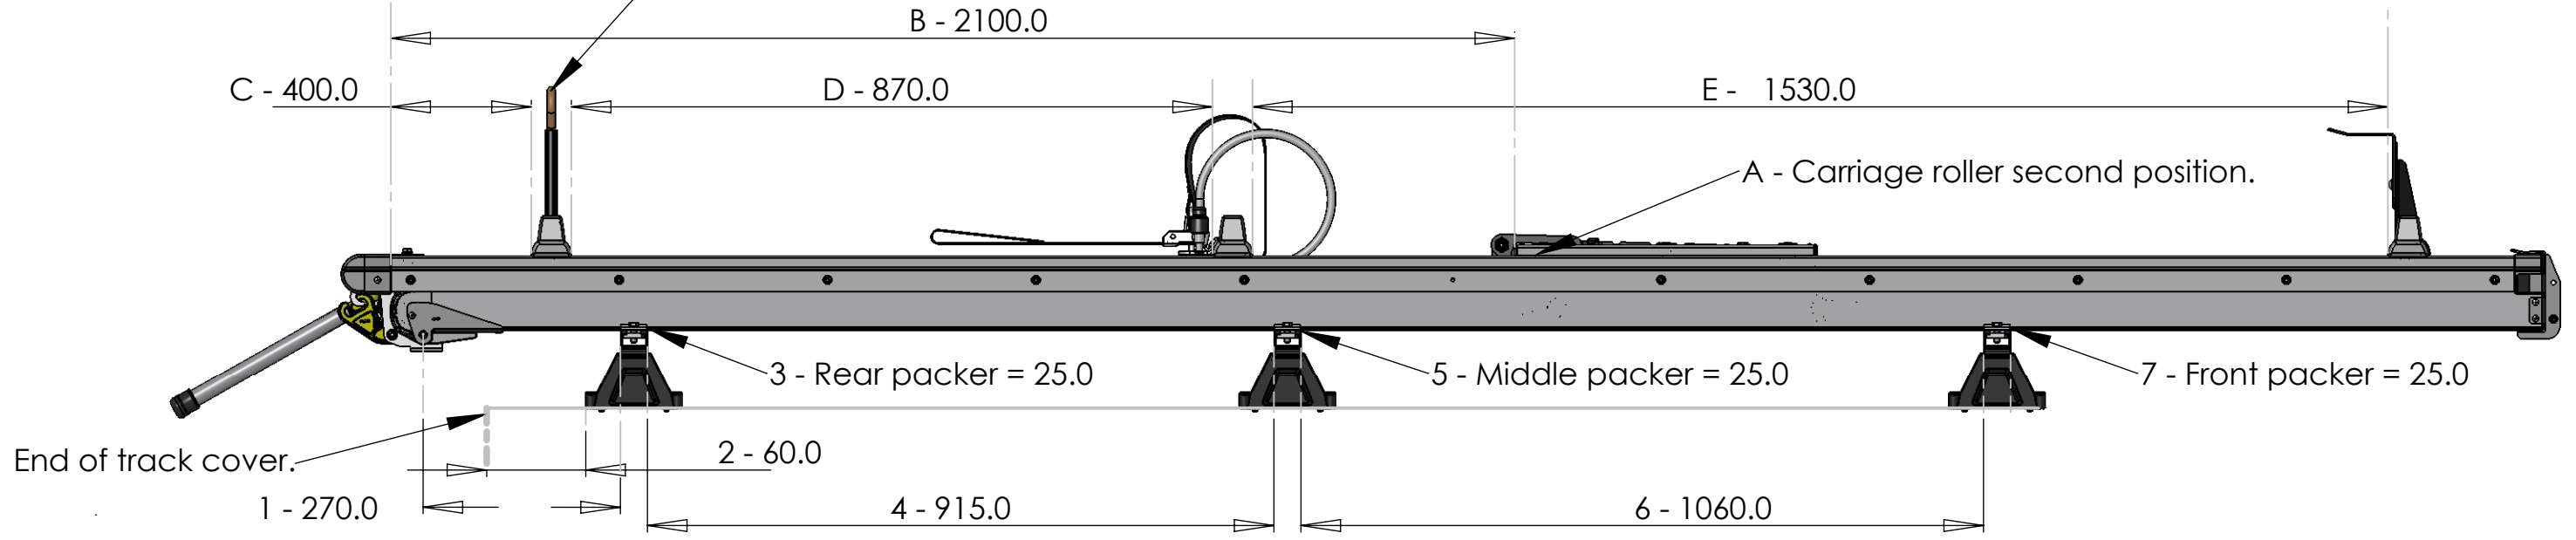

OHS Ladder Loader Part Number: OHS001.

Vehicle height to crossbar: 2030 mm.

Vehicle height to ladder stop: 2385 mm.+++

Vehicle: Hyundai iload .

Date: 27/06/12.

Extension Ladder system.

OHS Packer OHSPK5.			
Qty.	Part No.	Size.	Description.
6.	M605.	20.0mm.	Packer.
6.	M603.	5.0mm.	Packer.
12.	B118.	M8 x 50.	Hex bolt.
12.	W033.		M8 Shakeproof washer.
12.	A104.		Locking tab.