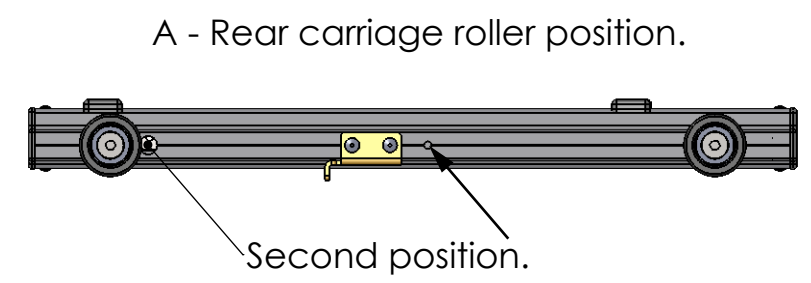

OHS Ladder Loader Part Number: OHS001.

Vehicle height to crossbar: 2030 mm.

Vehicle height to ladder stop: 2385 mm.+++

Vehicle: Hyundai iload .

Date: 27/06/12.

Extension Ladder system.

OHS Packer OHSPK5.			
Qty.	Part No.	Size.	Description.
6.	M605.	20.0mm.	Packer.
6.	M603.	5.0mm.	Packer.
12.	B118.	M8 x 50.	Hex bolt.
12.	W033.		M8 Shakeproof washer.
12.	A104.		Locking tab.