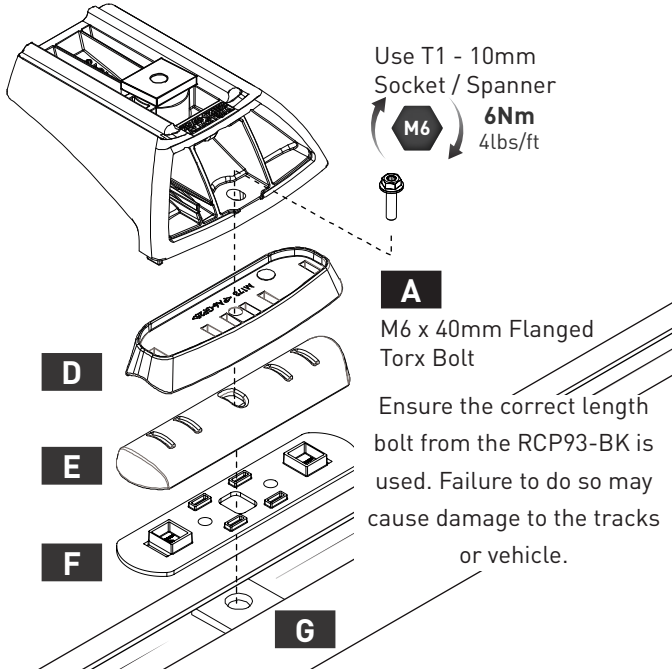

| VEHICLE | BAR TYPE | CONNECTOR | BED HEIGHT ADDED (mm/in) |
|--|------------------|-----------|--------------------------|
| RealTruck - Roll-n-Lock Tonneau Covers | RD / VA / SPORTZ | RCP93-BK | 110 mm / 4.3 in |
| VEHICLE NOTES | - | | |

FITTING INFORMATION

Reference Step **4** in RCP93-BK instructions.

Leg for illustration purpose only.

LOAD LIMIT

VISIT THE ONLINE CALCULATOR FOR CURRENT SYSTEM LOAD LIMIT DATA

NOTES FOR DEALERS / FITTERS

It is your responsibility to ensure these fitting instructions are given to the end user or client.