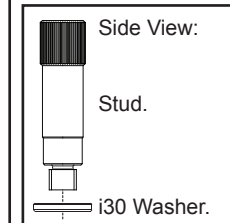

## Washer Kit (SUB0663) For Hyundai i30 3/5dr Hatch 05/12 on.

Item	Component Name	Qty.	Part No.
1	i30 Specific Washer	4	W058
2	Instruction	1	R873

Required Kits:  
1- DK289 2- RLKVA 3- VA126S/B

**1** Place the four Washers provided under each of the Studs in the DK Kit. Install Studs as per instructions.