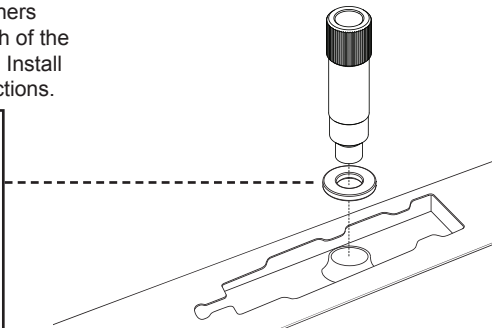

## Washer Kit (SUB0663) For Hyundai i30 3/5dr Hatch 05/12 on.

Item	Component Name	Qty.	Part No.
1	i30 Specific Washer	4	W058
2	Instruction	1	R873

Required Kits:  
1- DK289 2- RLKVA 3- VA126S/B

**1** Place the four Washers provided under each of the Studs in the DK Kit. Install Studs as per instructions.