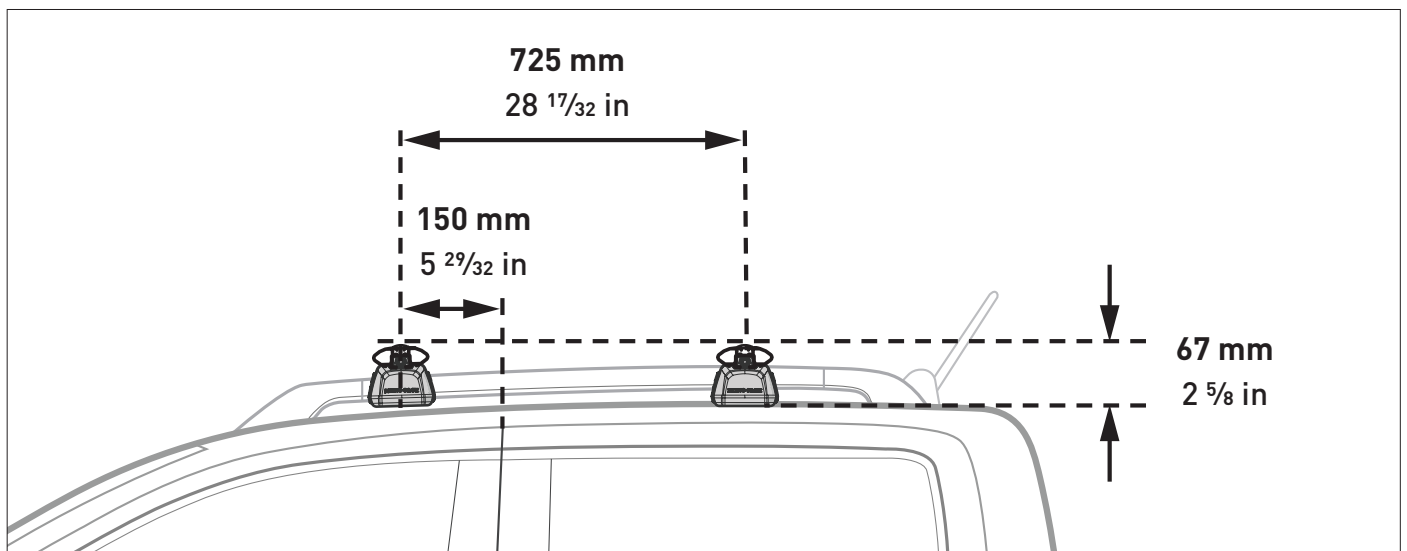

RX100 CROSSBAR SUPPLEMENT

VEHICLE						CROSSBAR		
SUBARU Crosstrek Gen 3 4WD/SUV Raised Rail 5 dr						VA126B		
REGION	AUS	NZ	USA	CA	SA	UK	EU	ZA
AVAILABILITY	✓	✓	✓	✓	x	x	x	✓
RUNNING DATES	2023 -	2023 -	2024 -	2024 -	-	-	-	2023 -
VEHICLE NOTES	-							

MEASUREMENT STRIPS

CROSS BAR DETAILS

Proceed to Step 16 of the **LEG KIT** instructions to complete installation.