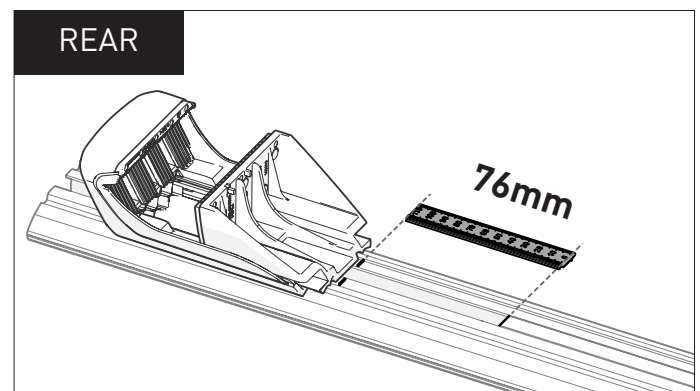

RX100 CROSSBAR SUPPLEMENT

VEHICLE						CROSSBAR		
SUBARU Crosstrek Gen 3 4WD/SUV Raised Rail 5 dr						VA126B		
REGION	AUS	NZ	USA	CA	SA	UK	EU	ZA
AVAILABILITY	✓	✓	✓	✓	x	x	x	✓
RUNNING DATES	2023 -	2023 -	2024 -	2024 -	-	-	-	2023 -
VEHICLE NOTES	-							

MEASUREMENT STRIPS

CROSS BAR DETAILS

Proceed to Step 16 of the **LEG KIT** instructions to complete installation.