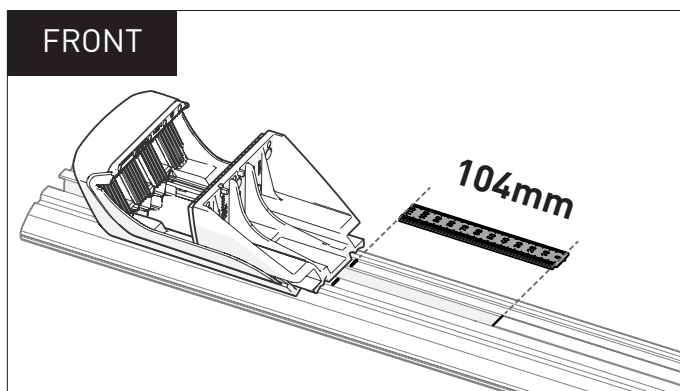

RX100 CROSSBAR SUPPLEMENT

VEHICLE						CROSSBAR		
SUBARU Crosstrek Gen 3 4WD/SUV Raised Rail 5 dr						VA126B		
REGION	AUS	NZ	USA	CA	SA	UK	EU	ZA
AVAILABILITY	✓	✓	✓	✓	x	x	x	✓
RUNNING DATES	2023 -	2023 -	2024 -	2024 -	-	-	-	2023 -
VEHICLE NOTES	-							

MEASUREMENT STRIPS

CROSS BAR DETAILS

Proceed to Step 16 of the **LEG KIT** instructions to complete installation.