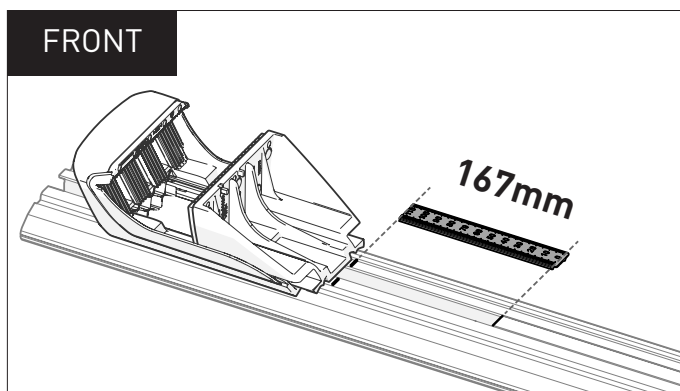

RX100 CROSSBAR SUPPLEMENT

VEHICLE						CROSSBAR		
VOLKSWAGEN Amarok Gen 2 Pickup/Ute Raised Rail 4 dr						VA126B		
REGION	AUS	NZ	USA	CA	SA	UK	EU	ZA
AVAILABILITY	✓	✓	✗	✗	✗	✓	✓	✓
RUNNING DATES	2023 -	2023 -	-	-	-	2023 -	2023 -	2023 -
VEHICLE NOTES	-							

MEASUREMENT STRIPS

CROSS BAR DETAILS

Proceed to Step 16 of the **LEG KIT** instructions to complete installation.