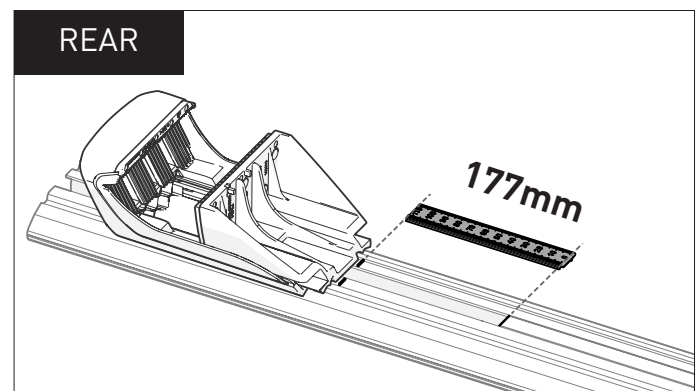

RX100 CROSSBAR SUPPLEMENT

VEHICLE						CROSSBAR		
VOLKSWAGEN Amarok Gen 2 Pickup/Ute Raised Rail 4 dr						VA126B		
REGION	AUS	NZ	USA	CA	SA	UK	EU	ZA
AVAILABILITY	✓	✓	✗	✗	✗	✓	✓	✓
RUNNING DATES	2023 -	2023 -	-	-	-	2023 -	2023 -	2023 -
VEHICLE NOTES	-							

MEASUREMENT STRIPS

CROSS BAR DETAILS

Proceed to Step 16 of the **LEG KIT** instructions to complete installation.