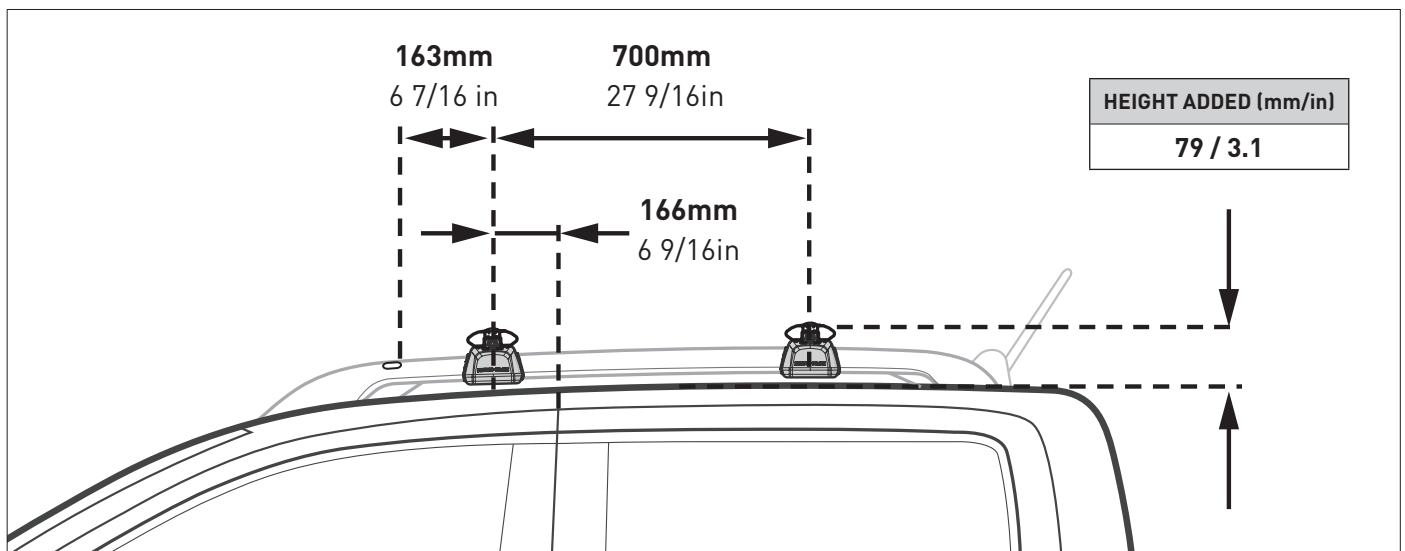

RX100 CROSSBAR SUPPLEMENT

VEHICLE						CROSSBAR		
VOLKSWAGEN Amarok Gen 2 Pickup/Ute Raised Rail 4 dr						VA126B		
REGION	AUS	NZ	USA	CA	SA	UK	EU	ZA
AVAILABILITY	✓	✓	✗	✗	✗	✓	✓	✓
RUNNING DATES	2023 -	2023 -	-	-	-	2023 -	2023 -	2023 -
VEHICLE NOTES	-							

MEASUREMENT STRIPS

CROSS BAR DETAILS

Proceed to Step 16 of the **LEG KIT** instructions to complete installation.