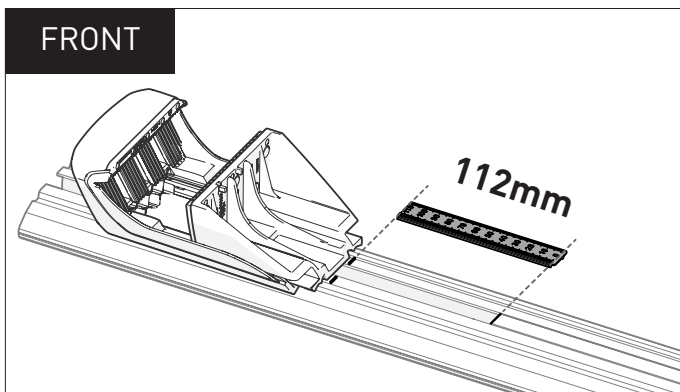

RX100 CROSSBAR SUPPLEMENT

VEHICLE						CROSSBAR		
TOYOTA LandCruiser 300 Series 4WD/SUV Raised Rail 4 dr						VA137B		
REGION	AUS	NZ	USA	CA	SA	UK	EU	ZA
AVAILABILITY	✓	✓	x	x	x	x	x	✓
RUNNING DATES	2021 -	2021 -	-	-	-	-	-	2021 -
VEHICLE NOTES	-							

MEASUREMENT STRIPS

CROSS BAR DETAILS

Proceed to Step 16 of the **LEG KIT** instructions to complete installation.