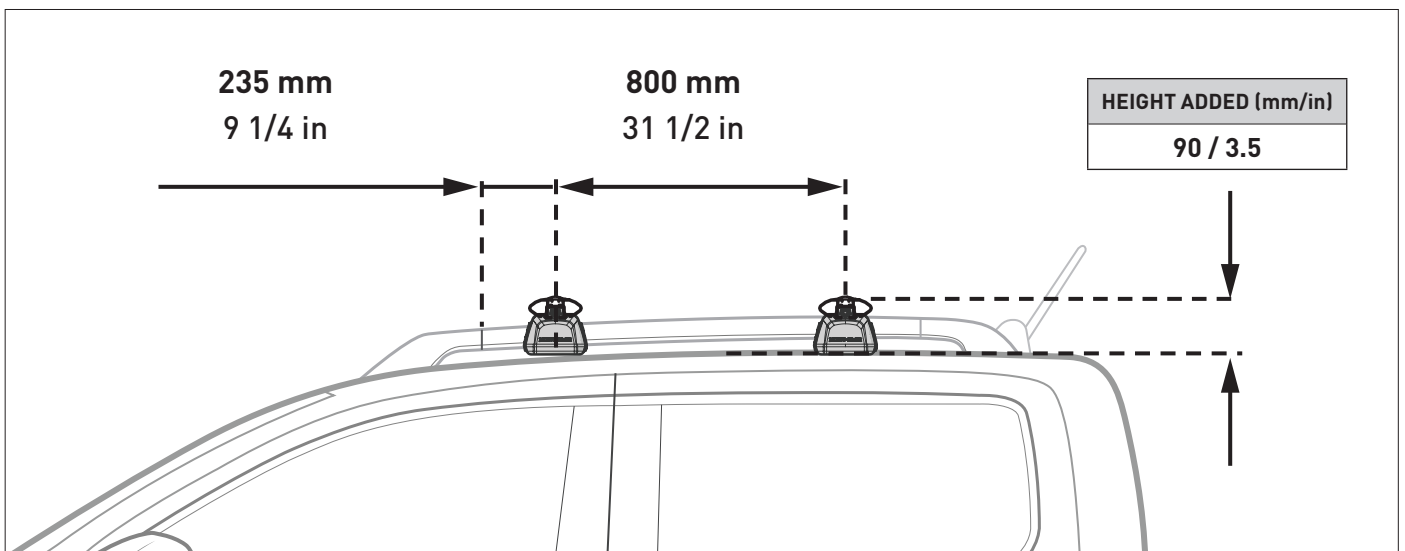

RX100 CROSSBAR SUPPLEMENT

VEHICLE						CROSSBAR		
TOYOTA LandCruiser 300 Series 4WD/SUV Raised Rail 4 dr						VA137B		
REGION	AUS	NZ	USA	CA	SA	UK	EU	ZA
AVAILABILITY	✓	✓	x	x	x	x	x	✓
RUNNING DATES	2021 -	2021 -	-	-	-	-	-	2021 -
VEHICLE NOTES	-							

MEASUREMENT STRIPS

CROSS BAR DETAILS

Proceed to Step 16 of the **LEG KIT** instructions to complete installation.