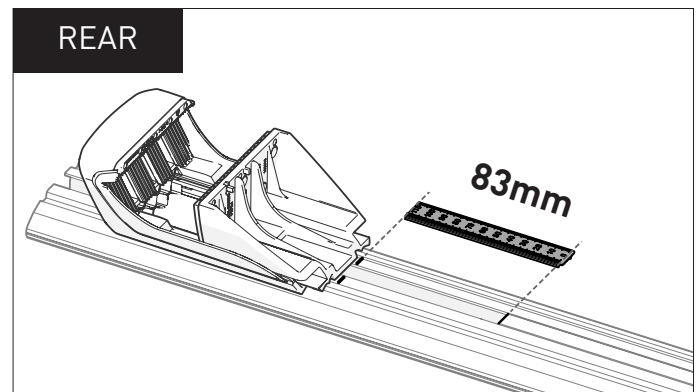

RX100 CROSSBAR SUPPLEMENT

VEHICLE						CROSSBAR		
TOYOTA LandCruiser 300 Series 4WD/SUV Raised Rail 4 dr						VA137B		
REGION	AUS	NZ	USA	CA	SA	UK	EU	ZA
AVAILABILITY	✓	✓	x	x	x	x	x	✓
RUNNING DATES	2021 -	2021 -	-	-	-	-	-	2021 -
VEHICLE NOTES	-							

MEASUREMENT STRIPS

CROSS BAR DETAILS

Proceed to Step 16 of the **LEG KIT** instructions to complete installation.