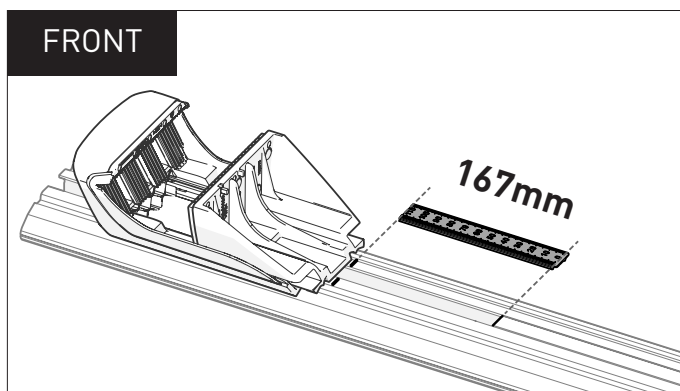

RX100 CROSSBAR SUPPLEMENT

VEHICLE						CROSSBAR		
Ford Ranger Wildtrak Pickup/Ute Raised Rail 4 dr						VA126B		
REGION	AUS	NZ	USA	CA	SA	UK	EU	ZA
AVAILABILITY	✓	✓	x	x	x	✓	x	✓
RUNNING DATES	2022 -	2022 -	-	-	-	2022 -	-	2022 -
VEHICLE NOTES	-							

MEASUREMENT STRIPS

CROSS BAR DETAILS

Proceed to Step 16 of the **LEG KIT** instructions to complete installation.