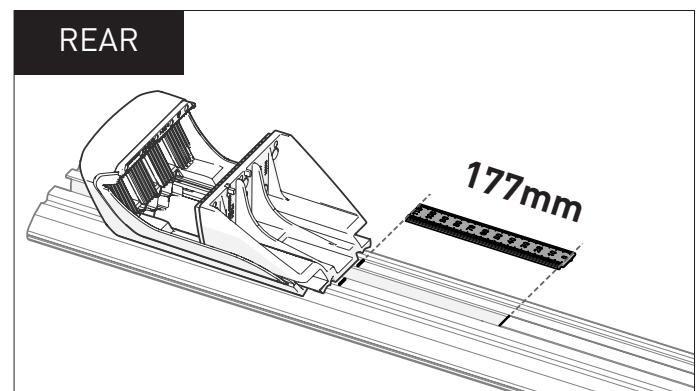

RX100 CROSSBAR SUPPLEMENT

VEHICLE						CROSSBAR		
Ford Ranger Wildtrak Pickup/Ute Raised Rail 4 dr						VA126B		
REGION	AUS	NZ	USA	CA	SA	UK	EU	ZA
AVAILABILITY	✓	✓	x	x	x	✓	x	✓
RUNNING DATES	2022 -	2022 -	-	-	-	2022 -	-	2022 -
VEHICLE NOTES	-							

MEASUREMENT STRIPS

CROSS BAR DETAILS

Proceed to Step 16 of the **LEG KIT** instructions to complete installation.