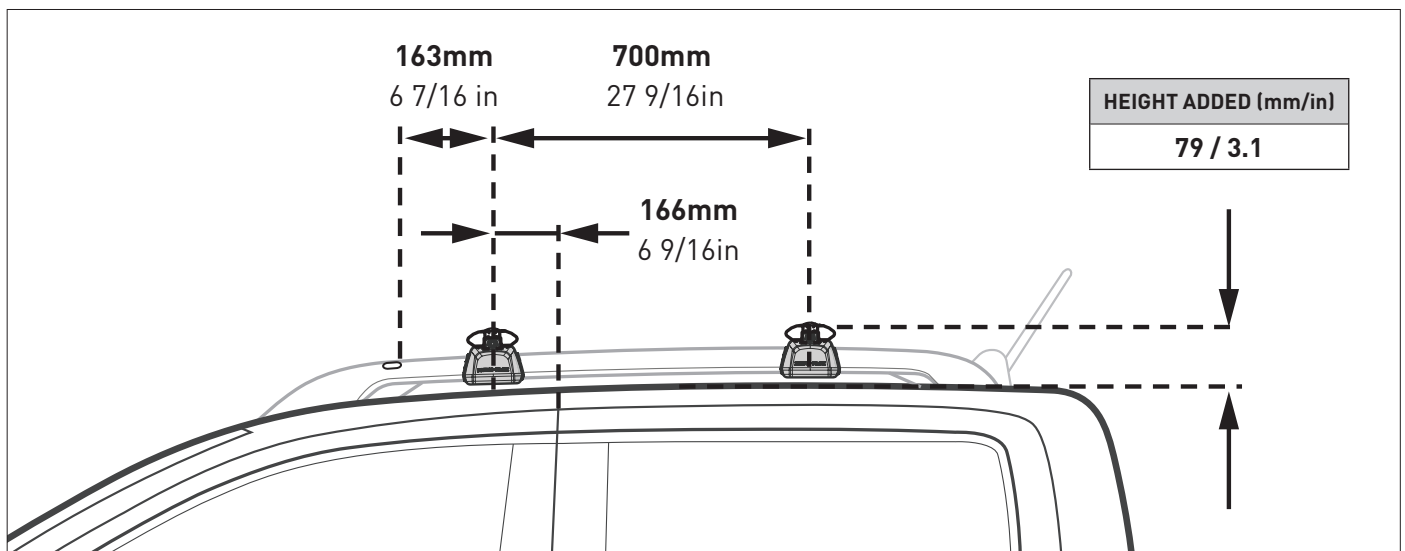

RX100 CROSSBAR SUPPLEMENT

VEHICLE						CROSSBAR		
Ford Ranger Wildtrak Pickup/Ute Raised Rail 4 dr						VA126B		
REGION	AUS	NZ	USA	CA	SA	UK	EU	ZA
AVAILABILITY	✓	✓	x	x	x	✓	x	✓
RUNNING DATES	2022 -	2022 -	-	-	-	2022 -	-	2022 -
VEHICLE NOTES	-							

MEASUREMENT STRIPS

CROSS BAR DETAILS

Proceed to Step 16 of the **LEG KIT** instructions to complete installation.