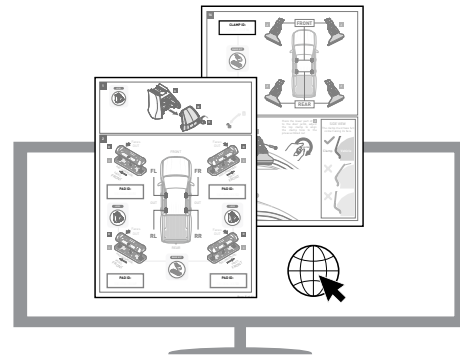

# DK KIT

PAD AND CLAMP KIT FOR RLKVAH (One Crossbar Kit) / RLKVA (Two Crossbar Kit)

## Parts

Pad

\*

I x2 (RLKVAH)  
I x4 (RLKVA)

Clamp

\*

J x2 (RLKVAH)  
J x4 (RLKVA)

### ONLINE 'FITTING SUPPLEMENT'

Complete Install guide with pad and clamp locations.

1. Complete Fit my vehicle journey
2. Select your Product Solution
3. Scroll down to 'Product Details'
4. Under 'INSTRUCTIONS' tab, download 'Fitting Supplement'.