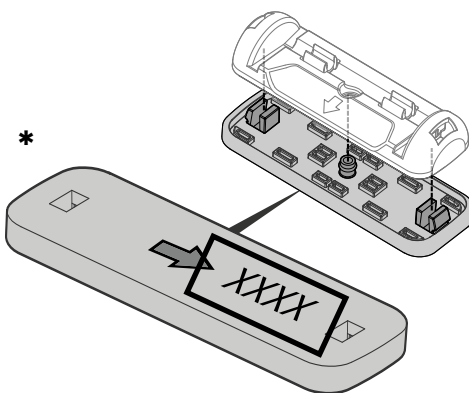

VEHICLE SPECIFIC PAD ID