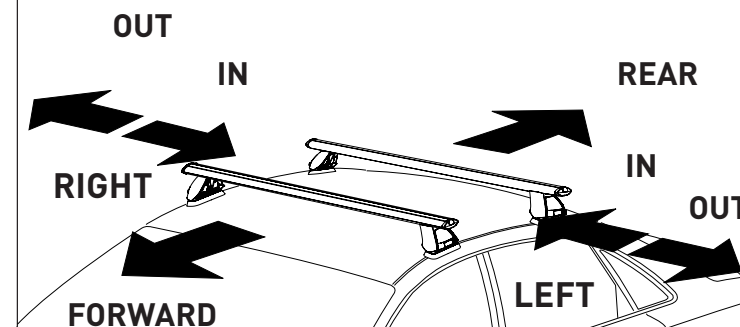

Direction of Pad and Foot Plate Arrow

VEHICLE	Date	(A)	(B)	(C)	Load Rating (includes racks 5kg/ 11lbs)
Nissan Frontier SV Crew Cab	2022 -	200mm	750mm	550mm	Up to* 75kg / 165lbs

*System Load Rating: Please refer to manufacturer's handbook for your vehicle's maximum roof load capacity. Always use the lower of the two figures